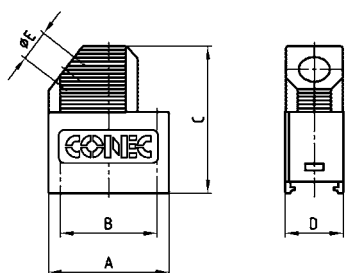

D-SUB PLASTIC HOOD

Side cable entry – 9-50 pos. – With and without internal shielding

RoHS compliant – CSA listed, File No.: LR 115000-1 – UL listed, File No.: E202784

DESCRIPTION

- Material: Polycarbonate Black or Grey + Glas filled
- Design:
 - without shielding
 - with internal shielding
- Fastening:
 - Metal jack screw with plastic head or full metal jack screws
- Press-fit housing assembly
- Attenuation factor at 10 MHz > 60dB (shielded version)
- Bulk or single packaged units

PRODUCT DRAWING

9 pos.

15-50 pos.

No. of pos.	A	B	C	D	Ø E
09	31.30	25.00	39.15	15.00	8.00
15	39.62	33.30	39.15	15.00	9.00
25	53.52	47.00	39.15	15.00	11.00
37	69.80	63.50	39.15	15.00	11.00
50	67.41	61.10	39.15	19.00	14.50

ORDER DATA

D-SUB PLASTIC HOOD – SIDE CABLE ENTRY - UNSHIELDED		
No. of pos.	Design	Part Number
09	Black housing / Metal jack screw / Plastic head	165 X 11709 X
15	Black housing / Metal jack screw / Plastic head	165 X 11719 X
25	Black housing / Metal jack screw / Plastic head	165 X 11729 X
37	Black housing / Metal jack screw / Plastic head	165 X 11739 X
50	Black housing / Metal jack screw / Plastic head	165 X 11749 X
09	Black housing / Full metal jack screw	165 X 00829 A
15	Black housing / Full metal jack screw	165 X 00839 A
25	Black housing / Full metal jack screw	165 X 00849 A
37	Black housing / Full metal jack screw	165 X 00859 A
50	Black housing / Full metal jack screw	165 X 00869 A
09	Grey housing / Metal jack screw / Plastic head	165 X 16019 X
15	Grey housing / Metal jack screw / Plastic head	165 X 16029 X
25	Grey housing / Metal jack screw / Plastic head	165 X 16039 X
37	Grey housing / Metal jack screw / Plastic head	165 X 16049 X
50	Grey housing / Metal jack screw / Plastic head	165 X 16059 X
09	Grey housing / Full metal jack screw	165 X 16069 X
15	Grey housing / Full metal jack screw	165 X 16079 X
25	Grey housing / Full metal jack screw	165 X 16089 X
37	Grey housing / Full metal jack screw	165 X 16099 X
50	Grey housing / Full metal jack screw	165 X 16109 X