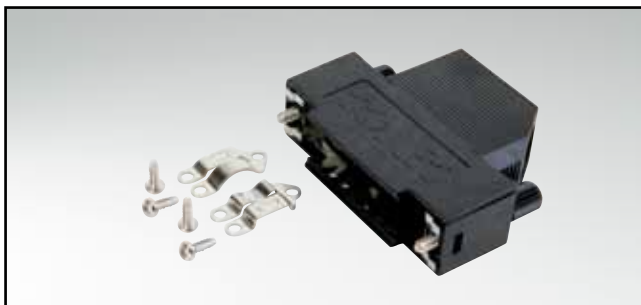

D-SUB PLASTIC HOOD

Side cable entry – 9-50 pos. – With and without internal shielding

RoHS compliant – CSA listed, File No.: LR 115000-1 – UL listed, File No.: E202784

DESCRIPTION

- Material: Polycarbonate Black or Grey + Glas filled
- Design:
 - without shielding
 - with internal shielding
- Fastening:
 - Metal jack screw with plastic head or full metal jack screws
- Press-fit housing assembly
- Attenuation factor at 10 MHz > 60dB (shielded version)
- Bulk or single packaged units

ORDER DATA

D-SUB PLASTIC HOOD – SIDE CABLE ENTRY - UNSHIELDED		
No. of pos.	Design	Part Number
09	Black housing / Metal jack screw / Plastic head	165 X 11709 X
15	Black housing / Metal jack screw / Plastic head	165 X 11719 X
25	Black housing / Metal jack screw / Plastic head	165 X 11729 X
37	Black housing / Metal jack screw / Plastic head	165 X 11739 X
50	Black housing / Metal jack screw / Plastic head	165 X 11749 X
09	Black housing / Full metal jack screw	165 X 00829 A
15	Black housing / Full metal jack screw	165 X 00839 A
25	Black housing / Full metal jack screw	165 X 00849 A
37	Black housing / Full metal jack screw	165 X 00859 A
50	Black housing / Full metal jack screw	165 X 00869 A
09	Grey housing / Metal jack screw / Plastic head	165 X 16019 X
15	Grey housing / Metal jack screw / Plastic head	165 X 16029 X
25	Grey housing / Metal jack screw / Plastic head	165 X 16039 X
37	Grey housing / Metal jack screw / Plastic head	165 X 16049 X
50	Grey housing / Metal jack screw / Plastic head	165 X 16059 X
09	Grey housing / Full metal jack screw	165 X 16069 X
15	Grey housing / Full metal jack screw	165 X 16079 X
25	Grey housing / Full metal jack screw	165 X 16089 X
37	Grey housing / Full metal jack screw	165 X 16099 X
50	Grey housing / Full metal jack screw	165 X 16109 X