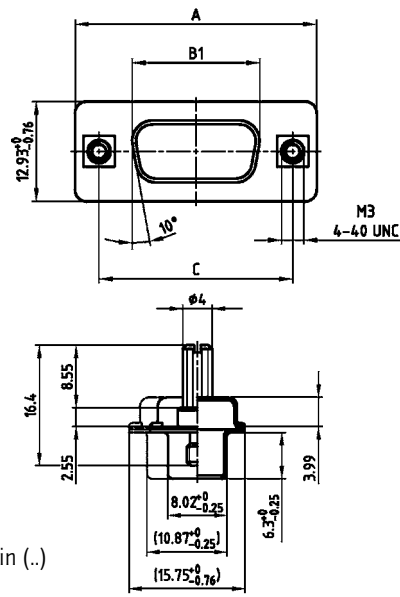

## SOCKET CONNECTOR

## PLUG CONNECTOR

50-pos. = Dim. in (..)

No. of pos.	A <sub>±0.76</sub>	B1 <sub>±0.25</sub>	B2 <sub>±0.25</sub>	C	D <sub>±0.3</sub>
09	31.19	16.46	16.79	25.00 +0.12	6.12
15	39.52	24.79	25.12	33.30 +0.15 -0.10	6.12
25	53.42	38.50	38.84	47.04 +0.13	5.99
37	69.70	54.96	55.30	63.50 +0.13	5.99
50	67.31	52.55	52.68	61.10 +0.14 -0.11	5.99

## ORDER DATA

SHIELDED CAP FOR SOCKET CONNECTOR		
No. of pos.	Design	Part Number
09	Metal / M3 Jack screw	165X16859X
15	Metal / M3 Jack screw	165X16869X
25	Metal / M3 Jack screw	165X16879X
37	Metal / M3 Jack screw	165X16889X
50	Metal / M3 Jack screw	165X16899X
09	Metal / 4-40 UNC Jack screw	165X16909X
15	Metal / 4-40 UNC Jack screw	165X16919X
25	Metal / 4-40 UNC Jack screw	165X16929X
37	Metal / 4-40 UNC Jack screw	165X16939X
50	Metal / 4-40 UNC Jack screw	165X16949X

SHIELDED CAP FOR PLUG CONNECTOR		
No. of pos.	Design	Part Number
09	Metal / M3 Jack screw	165X16959X
15	Metal / M3 Jack screw	165X16969X
25	Metal / M3 Jack screw	165X16979X
37	Metal / M3 Jack screw	165X16989X
50	Metal / M3 Jack screw	165X16999X
09	Metal / 4-40 UNC Jack screw	165X17009X
15	Metal / 4-40 UNC Jack screw	165X17019X
25	Metal / 4-40 UNC Jack screw	165X17029X
37	Metal / 4-40 UNC Jack screw	165X17039X
50	Metal / 4-40 UNC Jack screw	165X17049X