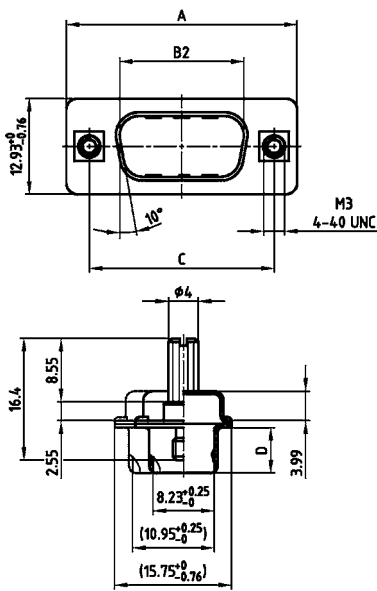

## SOCKET CONNECTOR

## PLUG CONNECTOR

50-pos. = Dim. in (..)

No. of pos.	A <sub>±0.76</sub>	B1 <sub>±0.25</sub>	B2 <sub>±0.25</sub>	C	D <sub>±0.3</sub>
09	31.19	16.46	16.79	25.00 +0.12	6.12
15	39.52	24.79	25.12	33.30 +0.15 -0.10	6.12
25	53.42	38.50	38.84	47.04 +0.13	5.99
37	69.70	54.96	55.30	63.50 +0.13	5.99
50	67.31	52.55	52.68	61.10 +0.14 -0.11	5.99

## ORDER DATA

SHIELDED CAP FOR SOCKET CONNECTOR		
No. of pos.	Design	Part Number
09	Metal / M3 Jack screw	165X16859X
15	Metal / M3 Jack screw	165X16869X
25	Metal / M3 Jack screw	165X16879X
37	Metal / M3 Jack screw	165X16889X
50	Metal / M3 Jack screw	165X16899X
09	Metal / 4-40 UNC Jack screw	165X16909X
15	Metal / 4-40 UNC Jack screw	165X16919X
25	Metal / 4-40 UNC Jack screw	165X16929X
37	Metal / 4-40 UNC Jack screw	165X16939X
50	Metal / 4-40 UNC Jack screw	165X16949X

SHIELDED CAP FOR PLUG CONNECTOR		
No. of pos.	Design	Part Number
09	Metal / M3 Jack screw	165X16959X
15	Metal / M3 Jack screw	165X16969X
25	Metal / M3 Jack screw	165X16979X
37	Metal / M3 Jack screw	165X16989X
50	Metal / M3 Jack screw	165X16999X
09	Metal / 4-40 UNC Jack screw	165X17009X
15	Metal / 4-40 UNC Jack screw	165X17019X
25	Metal / 4-40 UNC Jack screw	165X17029X
37	Metal / 4-40 UNC Jack screw	165X17039X
50	Metal / 4-40 UNC Jack screw	165X17049X