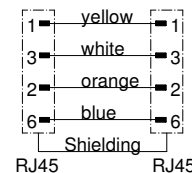

Contact assignment: