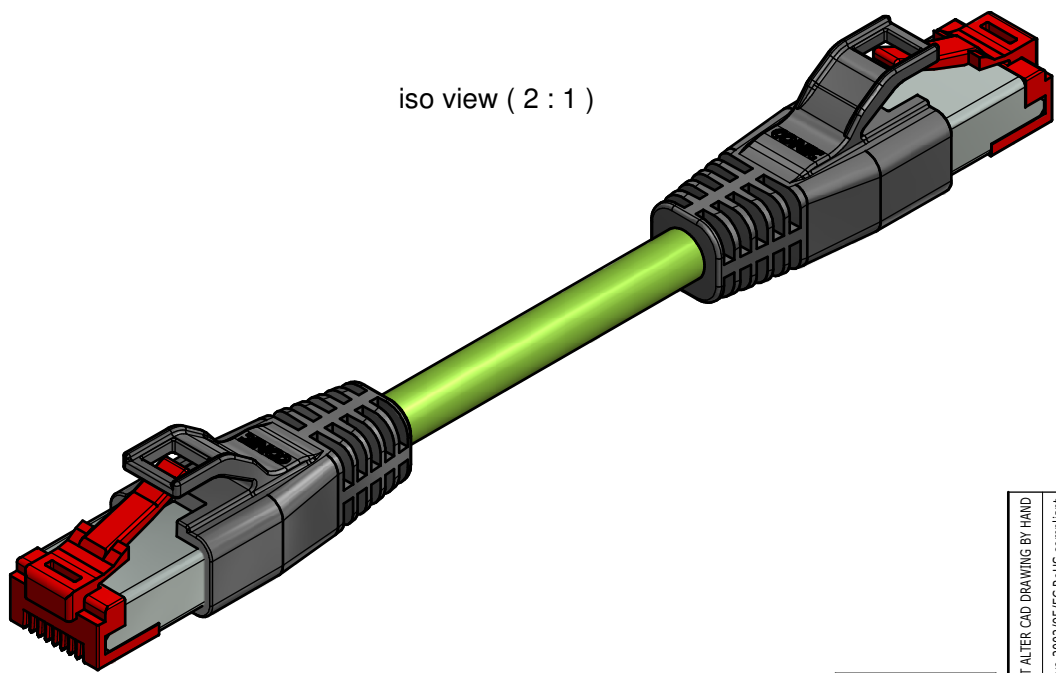

Contact assignment:

iso view (2 : 1)