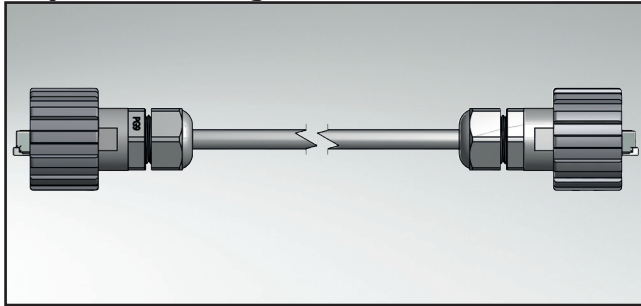

RJ45 PATCH CORD

Strain relief version IP20 to IP20 or IP20 to IP67 – Cat. 6A –
Bayonet locking/M28 thread – Plastic

UL listed, File No.: E202784

DESCRIPTION

- RJ45 Cat. 6A assembled patch cord
- 2 x Industrial RJ45
- 1 x Industrial RJ45-IP67 – 1 x Standard RJ45-IP20
- Strain relief version:
 - Black plastic and metallized
- IP20 Protection on both cable ends
- IP20 Protection to IP67 Protection
- Cable: S/STP shielded (twisted pair)
- Other lengths on request

PRODUCT DRAWING

PatchCord Cat. 6A

ORDER DATA

Type Standard	Degree of protection	Material Coupling Ring	Material Housing	Material Cable fitting	Surface	Cable	Length (L)	Part Number
Patch cord Cat. 6A	IP20/ IP20	Plastic	Plastic	Plastic	black	S/STP, shielded	2 m	17-150604
Patch cord Cat. 6A	IP20/ IP20	Plastic	Plastic	Plastic	black	S/STP, shielded	4 m	17-150614
Patch cord Cat. 6A	IP20/ IP20	Plastic	Plastic	Plastic	black	S/STP, shielded	5 m	17-150624
Patch cord Cat. 6A	IP20/ IP20	Plastic	Plastic	Plastic	metallized	S/STP, shielded	2 m	17-150634
Patch cord Cat. 6A	IP20/ IP20	Plastic	Plastic	Plastic	metallized	S/STP, shielded	4 m	17-150644
Patch cord Cat. 6A	IP20/ IP20	Plastic	Plastic	Plastic	metallized	S/STP, shielded	5 m	17-150654
Patch cord Cat. 6A	IP20/ IP67	Plastic	Plastic	Plastic	black	S/STP, shielded	2 m	17-150544
Patch cord Cat. 6A	IP20/ IP67	Plastic	Plastic	Plastic	black	S/STP, shielded	4 m	17-150554
Patch cord Cat. 6A	IP20/ IP67	Plastic	Plastic	Plastic	black	S/STP, shielded	5 m	17-150564
Patch cord Cat. 6A	IP20/ IP67	Plastic	Plastic	Plastic	metallized	S/STP, shielded	2 m	17-150574
Patch cord Cat. 6A	IP20/ IP67	Plastic	Plastic	Plastic	metallized	S/STP, shielded	4 m	17-150584
Patch cord Cat. 6A	IP20/ IP67	Plastic	Plastic	Plastic	metallized	S/STP, shielded	5 m	17-150594