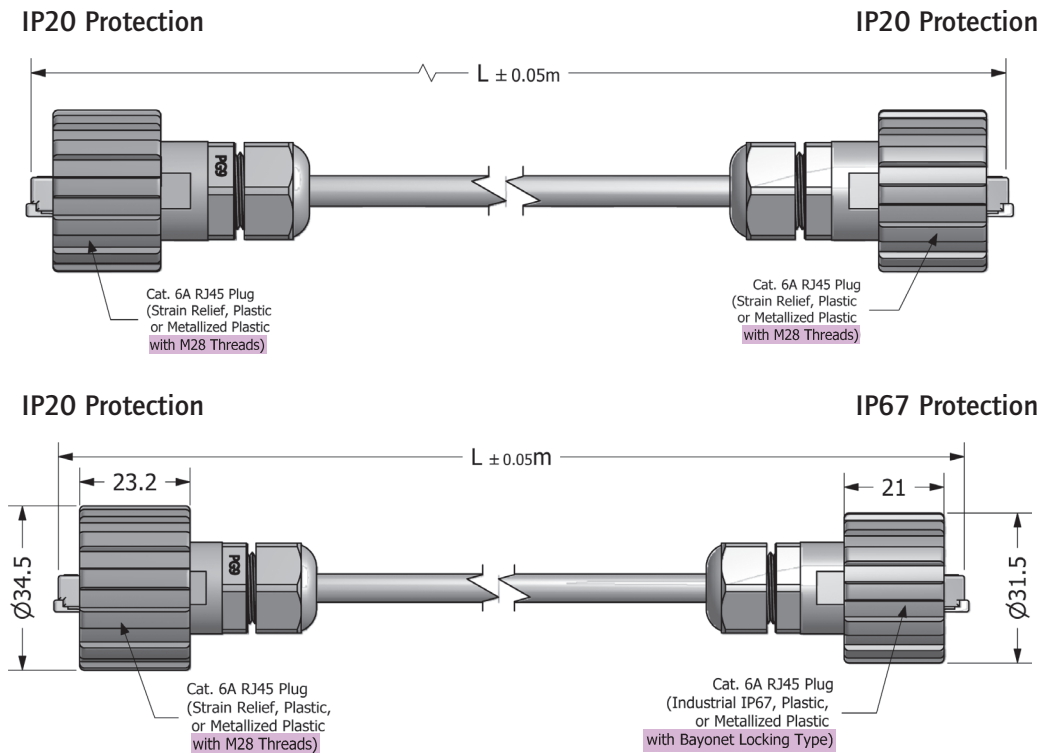

RJ45 PATCH CORD

Strain relief version IP20 to IP20 or IP20 to IP67 – Cat. 6A –
Bayonet locking/M28 thread – Plastic

UL listed, File No.: E202784

DESCRIPTION

- RJ45 Cat. 6A assembled patch cord
- 2 x Industrial RJ45
- 1 x Industrial RJ45-IP67 – 1 x Standard RJ45-IP20
- Strain relief version:
 - Black plastic and metallized
- IP20 Protection on both cable ends
- IP20 Protection to IP67 Protection
- Cable: S/STP shielded (twisted pair)
- Other lengths on request

PRODUCT DRAWING

PatchCord Cat. 6A

ORDER DATA

Type Standard	Degree of protection	Material Coupling Ring	Material Housing	Material Cable fitting	Surface	Cable	Length (L)	Part Number
Patch cord Cat. 6A	IP20/ IP20	Plastic	Plastic	Plastic	black	S/STP, shielded	2 m	17-150604
Patch cord Cat. 6A	IP20/ IP20	Plastic	Plastic	Plastic	black	S/STP, shielded	4 m	17-150614
Patch cord Cat. 6A	IP20/ IP20	Plastic	Plastic	Plastic	black	S/STP, shielded	5 m	17-150624
Patch cord Cat. 6A	IP20/ IP20	Plastic	Plastic	Plastic	metallized	S/STP, shielded	2 m	17-150634
Patch cord Cat. 6A	IP20/ IP20	Plastic	Plastic	Plastic	metallized	S/STP, shielded	4 m	17-150644
Patch cord Cat. 6A	IP20/ IP20	Plastic	Plastic	Plastic	metallized	S/STP, shielded	5 m	17-150654
Patch cord Cat. 6A	IP20/ IP67	Plastic	Plastic	Plastic	black	S/STP, shielded	2 m	17-150544
Patch cord Cat. 6A	IP20/ IP67	Plastic	Plastic	Plastic	black	S/STP, shielded	4 m	17-150554
Patch cord Cat. 6A	IP20/ IP67	Plastic	Plastic	Plastic	black	S/STP, shielded	5 m	17-150564
Patch cord Cat. 6A	IP20/ IP67	Plastic	Plastic	Plastic	metallized	S/STP, shielded	2 m	17-150574
Patch cord Cat. 6A	IP20/ IP67	Plastic	Plastic	Plastic	metallized	S/STP, shielded	4 m	17-150584
Patch cord Cat. 6A	IP20/ IP67	Plastic	Plastic	Plastic	metallized	S/STP, shielded	5 m	17-150594