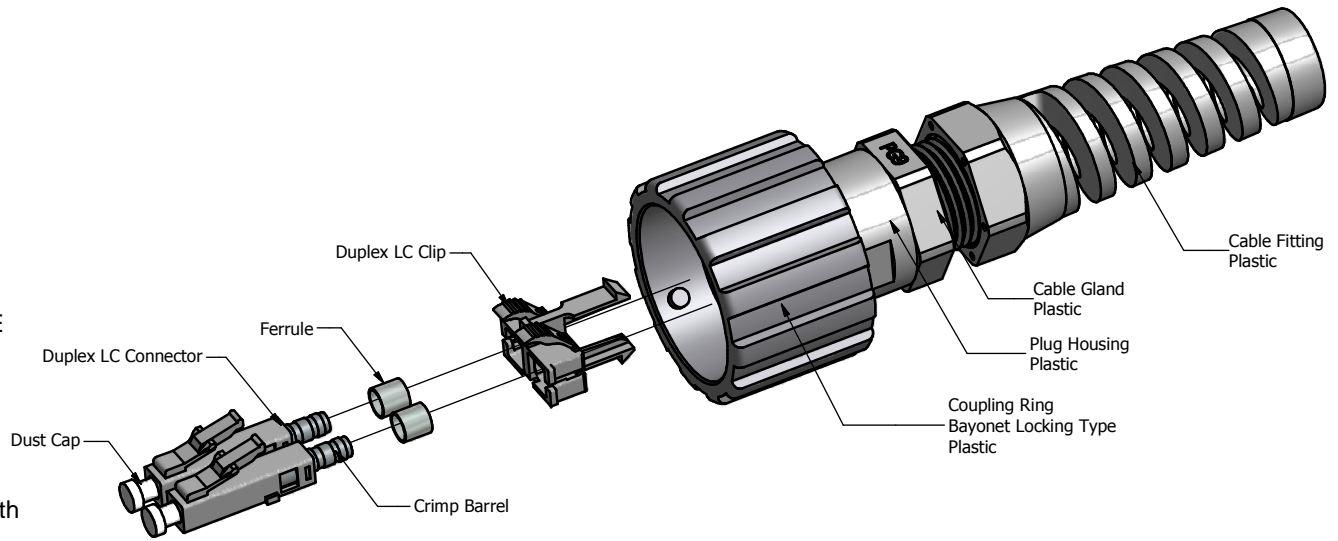

Notes:

1. Material and Finish:

- Coupler Ring: Polyester (Black); UL94 V-0
- Plug Housing: Polyester (Black); UL94 V-0
- Cable Gland: PA (Black), UL94 V-0
- Cable Gland Rubber Ring: NBR, Color: Black
- Cable Fitting: PA (Black), UL94 V-0
- Interfacial Seal: Silicone, Color: White

(f) Duplex LC Connector

- Housing: PEI, UL94 V-0,

(e) (b) Color: **SM Blue/MM Beige/APC SM Green**

- Inner Sub Assembly: Zirconia, Metal and PTFE
- Crimp Barrel: Brass, Nickel Plated
- Ferrule: Brass, Nickel Plated
- Dust Cap: PC, Color: White

(c) Duplex LC Clip: PC, Color: Black

- Operating Temperature: -40°C to +85°C

(h) 2. IP67/IP68 rated when covered or fully mated with the appropriate mating connector

(d) 3. Accept 4.5mm to 8.0mm outside diameter fiber optic cable

Description	Part Number
Single Mode (SM)	17-300030
Multi Mode (MM)	17-300040
(e) APC Single Mode (APC SM)	17-300110

RoHS Compliant

THIS DRAWING MAY NOT BE COPIED OR REPRODUCED IN ANY MANNER AND MAY NOT BE PASSED ON TO A THIRD PARTY WITHOUT WRITTEN PERMISSION. OWNERSHIP AND COPYRIGHT OF CONEC CORPORATION. DO NOT ALTER CAD DRAWING BY HAND	Customer:			Tolerance Unless otherwise specified			Scale: 1.5:1	Dim. in mm
	Name	Title	Approval Date	0 1 PLC ±0.58 2 PLC ±0.38 3 PLC ±0.25 PLC ±0.10 ANGLES ±.7	Autodesk Inventor		Material: See Notes	
	h 1 x h	Dec/03/2015	Vincent Ke	2008	Date	Name	Title: IP67 Industrial Duplex LC Plug Kit Plastic Version	
	g 1 x g	Sep/25/2015	Vincent Ke	Draw.	Jun. 06	Vincent Ke		
	f 1 x f	Jul/12/2011	Vincent ke	Appd.	Jun. 06	J. Chaudry		
e 2 x e	Nov/22/2010	Vincent Ke	Norm					
d 1 x d	Nov/03/2010	Vincent Ke	D-old					
c 1 x c	Jul/19/2010	Vincent Ke						
a	original					Drawing No.: 17K1A003	DIN A3	
Rev.	Changes	Date	Name	CONEC®		Part No.: SEE P/N ABOVE	Sheet 1/1	