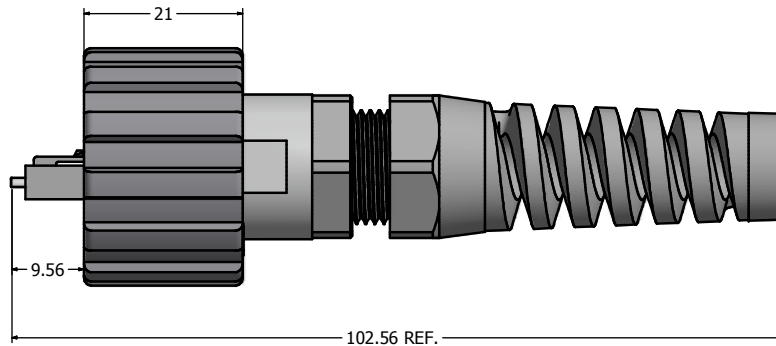

(f) Duplex LC Connector

- Housing: PEI, UL94 V-0,

(e) (b) Color: **SM Blue/MM Beige/APC SM Green**

- Inner Sub Assembly: Zirconia, Metal and PTFE
- Crimp Barrel: Brass, Nickel Plated
- Ferrule: Brass, Nickel Plated
- Dust Cap: PC, Color: White

(c) Duplex LC Clip: PC, Color: Black

- Operating Temperature: -40°C to +85°C

(h) 2. IP67/IP68 rated when covered or fully mated with the appropriate mating connector

(d) 3. Accept 4.5mm to 8.0mm outside diameter fiber optic cable

Description	Part Number
Single Mode (SM)	17-300030
Multi Mode (MM)	17-300040
(e) APC Single Mode (APC SM)	17-300110

RoHS Compliant

THIS DRAWING MAY NOT BE COPIED OR REPRODUCED IN ANY MANNER AND MAY NOT BE PASSED ON TO A THIRD PARTY WITHOUT WRITTEN PERMISSION. OWNERSHIP AND COPYRIGHT OF CONEC CORPORATION. DO NOT ALTER CAD DRAWING BY HAND	Customer:			Tolerance Unless otherwise specified			Scale: 1.5:1	Dim. in mm
	Name	Title	Approval Date	0 1 PLC ±0.58 2 PLC ±0.38 3 PLC ±0.25 PLC ±0.10 ANGLES ±.7	Autodesk Inventor		Material: See Notes	
	h 1 x h	Dec/03/2015	Vincent Ke	2008	Date	Name	Title: IP67 Industrial Duplex LC Plug Kit Plastic Version	
	g 1 x g	Sep/25/2015	Vincent Ke	Draw.	Jun. 06	Vincent Ke		
	f 1 x f	Jul/12/2011	Vincent ke	Appd.	Jun. 06	J. Chaudry		
e 2 x e	Nov/22/2010	Vincent Ke	Norm					
d 1 x d	Nov/03/2010	Vincent Ke	D-old					
c 1 x c	Jul/19/2010	Vincent Ke						
a	original					Drawing No.: 17K1A003	DIN A3	
Rev.	Changes	Date	Name	CONEC®		Part No.: SEE P/N ABOVE	Sheet 1/1	