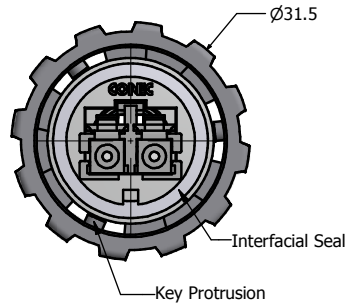

Notes:

1. Material and Finish:

- Coupler Ring: Polyester (Black); UL94 V-0
- Plug Housing: Polyester (Black); UL94 V-0
- Cable Gland: PA (Black), UL94 V-0
- Cable Gland Rubber Ring: NBR, Color: Black
- Cable Fitting: PA (Black), UL94 V-0
- Interfacial Seal: Silicone, Color: White

(f) Duplex LC Connector

- Housing: PEI, UL94 V-0,

(e) (b) Color: **SM Blue/MM Beige/APC SM Green**

- Inner Sub Assembly: Zirconia, Metal and PTFE
- Crimp Barrel: Brass, Nickel Plated
- Ferrule: Brass, Nickel Plated
- Dust Cap: PC, Color: White

(c) Duplex LC Clip: PC, Color: Black

- Operating Temperature: -40°C to +85°C

(h) 2. IP67/IP68 rated when covered or fully mated with the appropriate mating connector

(d) 3. Accept 4.5mm to 8.0mm outside diameter fiber optic cable

Description	Part Number
Single Mode (SM)	17-300030
Multi Mode (MM)	17-300040
(e) APC Single Mode (APC SM)	17-300110

RoHS Compliant

THIS DRAWING MAY NOT BE COPIED OR REPRODUCED IN ANY MANNER AND MAY NOT BE PASSED ON TO A THIRD PARTY WITHOUT WRITTEN PERMISSION. OWNERSHIP AND COPYRIGHT OF CONEC CORPORATION. DO NOT ALTER CAD DRAWING BY HAND	Customer:			Tolerance Unless otherwise specified			Scale: 1.5:1	Dim. in mm
	Name	Title	Approval Date	0 1 PLC ±0.58 2 PLC ±0.38 3 PLC ±0.25 PLC ±0.10 ANGLES ±.7	Autodesk Inventor		Material: See Notes	
	h 1 x h	Dec/03/2015	Vincent Ke	2008	Date	Name	Title: IP67 Industrial Duplex LC Plug Kit Plastic Version	
	g 1 x g	Sep/25/2015	Vincent Ke	Draw.	Jun. 06	Vincent Ke		
	f 1 x f	Jul/12/2011	Vincent ke	Appd.	Jun. 06	J. Chaudry		
e 2 x e	Nov/22/2010	Vincent Ke	Norm					
d 1 x d	Nov/03/2010	Vincent Ke	D-old					
c 1 x c	Jul/19/2010	Vincent Ke						
a	original					Drawing No.: 17K1A003	DIN A3	
Rev.	Changes	Date	Name	CONEC®		Part No.: SEE P/N ABOVE	Sheet 1/1	