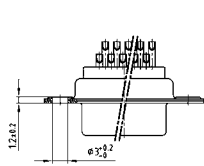

D-SUB HIGH DENSITY

Solder cup – Stamped contacts – For wire size AWG 22

RoHS compliant – CSA listed, File No.: LR 115000-1 – UL listed, File No.: E202784

SOCKET CONNECTOR

No. of pos.	A -0.76	B -0.25	C
15	31.19	16.46	25.00 +0.12
26	39.52	24.79	33.30 +0.15 -0.10
44	53.42	38.50	47.04 +0.13
62	69.70	54.96	63.50 +0.13
78	67.31	52.55	61.10 +0.14 -0.11

Mounting style: Through-hole

78 pos. = Dim. in (_)

DESCRIPTION

- Suitable for wire size **AWG 22**
- Mounting style:
with through-hole \varnothing .118" / 3 mm
- Quality class 3 (other quality classes on request)
- Shell: Steel tin plated

Mounting style: Through-hole

78 pos. = Dim. in (_)

ORDER DATA

SOCKET CONNECTOR		
No. of pos.	Mounting style	Part Number
15	Through-hole	302 A 10129 X
26	Through-hole	302 A 10139 X
44	Through-hole	302 A 10149 X
62	Through-hole	302 A 10159 X
78	Through-hole	302 A 11329 X

PLUG CONNECTOR		
No. of pos.	Mounting style	Part Number
15	Through-hole	301 A 10129 X
26	Through-hole	301 A 10139 X
44	Through-hole	301 A 10149 X
62	Through-hole	301 A 10159 X
78	Through-hole	301 A 11019 X