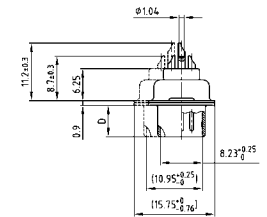

Mounting style: Through-hole

78 pos. = Dim. in (_)

DESCRIPTION

- Suitable for wire size **AWG 22**
- Mounting style:
with through-hole \varnothing .118" / 3 mm
- Quality class 3 (other quality classes on request)
- Shell: Steel tin plated

PLUG CONNECTOR

No. of pos.	A -0.76	B +0.25	C	D -0.3
15	31.19	16.79	25.00 +0.12	6.12
26	39.52	25.12	33.30 +0.15 -0.10	6.12
44	53.42	38.84	47.04 +0.13	5.99
62	69.70	55.30	63.50 +0.13	5.99
78	67.31	52.68	61.10 +0.14 -0.11	5.99

Mounting style: Through-hole

78 pos. = Dim. in (_)

ORDER DATA

SOCKET CONNECTOR		
No. of pos.	Mounting style	Part Number
15	Through-hole	302 A 10129 X
26	Through-hole	302 A 10139 X
44	Through-hole	302 A 10149 X
62	Through-hole	302 A 10159 X
78	Through-hole	302 A 11329 X

PLUG CONNECTOR		
No. of pos.	Mounting style	Part Number
15	Through-hole	301 A 10129 X
26	Through-hole	301 A 10139 X
44	Through-hole	301 A 10149 X
62	Through-hole	301 A 10159 X
78	Through-hole	301 A 11019 X