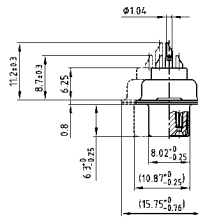

D-SUB HIGH DENSITY

Solder cup – Stamped contacts – For wire size AWG 22

RoHS compliant – CSA listed, File No.: LR 115000-1 – UL listed, File No.: E202784

SOCKET CONNECTOR

No. of pos.	A -0.76	B -0.25	C
15	31.19	16.46	25.00 +0.12
26	39.52	24.79	33.30 +0.15 -0.10
44	53.42	38.50	47.04 +0.13
62	69.70	54.96	63.50 +0.13
78	67.31	52.55	61.10 +0.14 -0.11

Mounting style: Through-hole

78 pos. = Dim. in (_)

DESCRIPTION

- Suitable for wire size **AWG 22**
- Mounting style:
with through-hole \varnothing .118" / 3 mm
- Quality class 3 (other quality classes on request)
- Shell: Steel tin plated

PLUG CONNECTOR

No. of pos.	A -0.76	B +0.25	C	D -0.3
15	31.19	16.79	25.00 +0.12	6.12
26	39.52	25.12	33.30 +0.15 -0.10	6.12
44	53.42	38.84	47.04 +0.13	5.99
62	69.70	55.30	63.50 +0.13	5.99
78	67.31	52.68	61.10 +0.14 -0.11	5.99

Mounting style: Through-hole

78 pos. = Dim. in (_)

ORDER DATA

SOCKET CONNECTOR		
No. of pos.	Mounting style	Part Number
15	Through-hole	302 A 10129 X
26	Through-hole	302 A 10139 X
44	Through-hole	302 A 10149 X
62	Through-hole	302 A 10159 X
78	Through-hole	302 A 11329 X