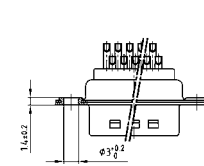

Mounting style: Through-hole

78 pos. = Dim. in (_)

DESCRIPTION

- Suitable for wire size **AWG 22**
- Mounting style:
with through-hole \varnothing .118" / 3 mm
- Quality class 3 (other quality classes on request)
- Shell: Steel tin plated

PLUG CONNECTOR

No. of pos.	A -0.76	B +0.25	C	D -0.3
15	31.19	16.79	25.00 +0.12	6.12
26	39.52	25.12	33.30 +0.15 -0.10	6.12
44	53.42	38.84	47.04 +0.13	5.99
62	69.70	55.30	63.50 +0.13	5.99
78	67.31	52.68	61.10 +0.14 -0.11	5.99

Mounting style: Through-hole

78 pos. = Dim. in (_)

ORDER DATA

SOCKET CONNECTOR		
No. of pos.	Mounting style	Part Number
15	Through-hole	302 A 10129 X
26	Through-hole	302 A 10139 X
44	Through-hole	302 A 10149 X
62	Through-hole	302 A 10159 X
78	Through-hole	302 A 11329 X

PLUG CONNECTOR		
No. of pos.	Mounting style	Part Number
15	Through-hole	301 A 10129 X
26	Through-hole	301 A 10139 X
44	Through-hole	301 A 10149 X
62	Through-hole	301 A 10159 X
78	Through-hole	301 A 11019 X