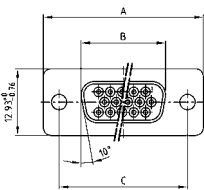

D-SUB HIGH DENSITY

Solder cup – Stamped contacts – For wire size AWG 22

RoHS compliant – CSA listed, File No.: LR 115000-1 – UL listed, File No.: E202784

SOCKET CONNECTOR

No. of pos.	A -0.76	B -0.25	C
15	31.19	16.46	25.00 +0.12
26	39.52	24.79	33.30 +0.15 -0.10
44	53.42	38.50	47.04 +0.13
62	69.70	54.96	63.50 +0.13
78	67.31	52.55	61.10 +0.14 -0.11

Mounting style: Through-hole

78 pos. = Dim. in (_)

DESCRIPTION

- Suitable for wire size **AWG 22**
- Mounting style:
with through-hole \varnothing .118" / 3 mm
- Quality class 3 (other quality classes on request)
- Shell: Steel tin plated

PLUG CONNECTOR

No. of pos.	A -0.76	B +0.25	C	D -0.3
15	31.19	16.79	25.00 +0.12	6.12
26	39.52	25.12	33.30 +0.15 -0.10	6.12
44	53.42	38.84	47.04 +0.13	5.99
62	69.70	55.30	63.50 +0.13	5.99
78	67.31	52.68	61.10 +0.14 -0.11	5.99

Mounting style: Through-hole

78 pos. = Dim. in (_)

ORDER DATA

SOCKET CONNECTOR		
No. of pos.	Mounting style	Part Number
15	Through-hole	302 A 10129 X
26	Through-hole	302 A 10139 X
44	Through-hole	302 A 10149 X
62	Through-hole	302 A 10159 X
78	Through-hole	302 A 11329 X