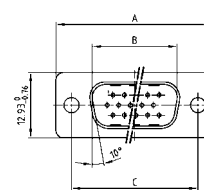

D-SUB HIGH DENSITY

Solder cup – Stamped contacts – For wire size AWG 22

RoHS compliant – CSA listed, File No.: LR 115000-1 – UL listed, File No.: E202784

SOCKET CONNECTOR

No. of pos.	A -0.76	B -0.25	C
15	31.19	16.46	25.00 +0.12
26	39.52	24.79	33.30 +0.15 -0.10
44	53.42	38.50	47.04 +0.13
62	69.70	54.96	63.50 +0.13
78	67.31	52.55	61.10 +0.14 -0.11

Mounting style: Through-hole

78 pos. = Dim. in (_)

DESCRIPTION

- Suitable for wire size **AWG 22**
- Mounting style:
with through-hole \varnothing .118" / 3 mm
- Quality class 3 (other quality classes on request)
- Shell: Steel tin plated

PLUG CONNECTOR

No. of pos.	A -0.76	B +0.25	C	D -0.3
15	31.19	16.79	25.00 +0.12	6.12
26	39.52	25.12	33.30 +0.15 -0.10	6.12
44	53.42	38.84	47.04 +0.13	5.99
62	69.70	55.30	63.50 +0.13	5.99
78	67.31	52.68	61.10 +0.14 -0.11	5.99

Mounting style: Through-hole

78 pos. = Dim. in (_)

ORDER DATA

SOCKET CONNECTOR		
No. of pos.	Mounting style	Part Number
15	Through-hole	302 A 10129 X
26	Through-hole	302 A 10139 X
44	Through-hole	302 A 10149 X
62	Through-hole	302 A 10159 X
78	Through-hole	302 A 11329 X