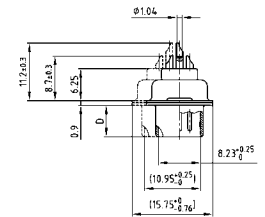

No. of pos.	A -0.76	B +0.25	C	D -0.3
15	31.19	16.79	25.00 +0.12	6.12
26	39.52	25.12	33.30 +0.15 -0.10	6.12
44	53.42	38.84	47.04 +0.13	5.99
62	69.70	55.30	63.50 +0.13	5.99
78	67.31	52.68	61.10 +0.14 -0.11	5.99

Mounting style: Through-hole

78 pos. = Dim. in (_)