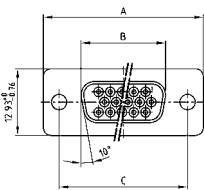

# D-SUB HIGH DENSITY

Solder cup – Stamped contacts – For wire size AWG 22

RoHS compliant – CSA listed, File No.: LR 115000-1 – UL listed, File No.: E202784

## SOCKET CONNECTOR

No. of pos.	A -0.76	B -0.25	C
15	31.19	16.46	25.00 +0.12
26	39.52	24.79	33.30 +0.15 -0.10
44	53.42	38.50	47.04 +0.13
62	69.70	54.96	63.50 +0.13
78	67.31	52.55	61.10 +0.14 -0.11

Mounting style: Through-hole

## DESCRIPTION

- Suitable for wire size **AWG 22**
- Mounting style:  
with through-hole  $\varnothing$  .118" / 3 mm
- Quality class 3 (other quality classes on request)
- Shell: Steel tin plated

## ORDER DATA

SOCKET CONNECTOR		
No. of pos.	Mounting style	Part Number
15	Through-hole	302 A 10129 X
26	Through-hole	302 A 10139 X
44	Through-hole	302 A 10149 X
62	Through-hole	302 A 10159 X
78	Through-hole	302 A 11329 X