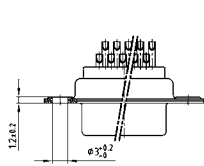

# D-SUB HIGH DENSITY

Solder cup – Stamped contacts – For wire size AWG 22

RoHS compliant – CSA listed, File No.: LR 115000-1 – UL listed, File No.: E202784

## SOCKET CONNECTOR

No. of pos.	A -0.76	B -0.25	C
15	31.19	16.46	25.00 +0.12
26	39.52	24.79	33.30 +0.15 -0.10
44	53.42	38.50	47.04 +0.13
62	69.70	54.96	63.50 +0.13
78	67.31	52.55	61.10 +0.14 -0.11

Mounting style: Through-hole

## DESCRIPTION

- Suitable for wire size **AWG 22**
- Mounting style:  
with through-hole  $\varnothing$  .118" / 3 mm
- Quality class 3 (other quality classes on request)
- Shell: Steel tin plated

## ORDER DATA

SOCKET CONNECTOR		
No. of pos.	Mounting style	Part Number
15	Through-hole	302 A 10129 X
26	Through-hole	302 A 10139 X
44	Through-hole	302 A 10149 X
62	Through-hole	302 A 10159 X
78	Through-hole	302 A 11329 X