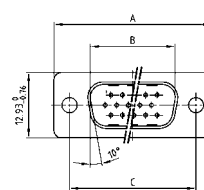

PLUG CONNECTOR