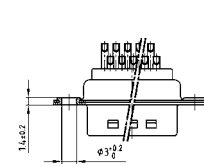

No. of pos.	A -0.76	B +0.25	C	D -0.3
15	31.19	16.79	25.00 +0.12	6.12
26	39.52	25.12	33.30 +0.15 -0.10	6.12
44	53.42	38.84	47.04 +0.13	5.99
62	69.70	55.30	63.50 +0.13	5.99
78	67.31	52.68	61.10 +0.14 -0.11	5.99

Mounting style: Through-hole

78 pos. = Dim. in (_)