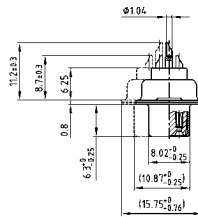

# D-SUB HIGH DENSITY

Solder cup – Stamped contacts – For wire size AWG 22

RoHS compliant – CSA listed, File No.: LR 115000-1 – UL listed, File No.: E202784

## SOCKET CONNECTOR

No. of pos.	A -0.76	B -0.25	C
15	31.19	16.46	25.00 +0.12
26	39.52	24.79	33.30 +0.15 -0.10
44	53.42	38.50	47.04 +0.13
62	69.70	54.96	63.50 +0.13
78	67.31	52.55	61.10 +0.14 -0.11

Mounting style: Through-hole

## DESCRIPTION

- Suitable for wire size **AWG 22**
- Mounting style:  
with through-hole  $\varnothing$  .118" / 3 mm
- Quality class 3 (other quality classes on request)
- Shell: Steel tin plated

## ORDER DATA

SOCKET CONNECTOR		
No. of pos.	Mounting style	Part Number
15	Through-hole	302 A 10129 X
26	Through-hole	302 A 10139 X
44	Through-hole	302 A 10149 X
62	Through-hole	302 A 10159 X
78	Through-hole	302 A 11329 X