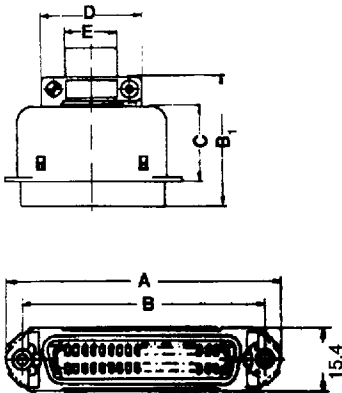

57 Ribbon

**TECHNICAL DATA**

Current rating: 5 A  
 Contact material: phosphor bronze  
 Contact plating: gold over nickel  
 Insulator material: Polyamid UL 94 V-O  
 Shell: steel, tin-plated  
 Temperature rating: - 55° C to + 125° C

Plug connector

Socket connector

No. of pos.	A	B	C	D	E
14	38	40	22	23	8
24	49	40	22	28	11
36	62	41	23	32	13
50	76	44	25	35	13

Polzahl No. of pos.	A	B	C	D	E
14	44	36	23	14	24
24	56	47	34	24	25
36	68	60	46	37	26
50	83	75	62	53	27

Polzahl No. of pos.	A	B	C	D
14	44	36	14	24
24	55	47	24	25
36	68	60	37	26
50	82	75	53	27

**Part numbers**

No. of Pos.	Plug connector with hood
14	CRS 14 LG 301 A 10249 X
24	CRS 24 LG 301 A 10259 X
36	CRS 36 LG 301 A 10269 X
50	CRS 50 LG 301 A 10279 X

### Order example

Header, long latch, pin length 2.9 mm, 34 pos., right angled solder pin, without printing

Quality class

Part number

**3**  
**2**  
**1**

CSPS 34 HVAP 2,90	<b>141 A 10969 X</b>
CSPS 34 HVAP 2,90	<b>141 B 10969 X</b>
CSPS 34 HVAP 2,90	<b>141 C 10969 X</b>