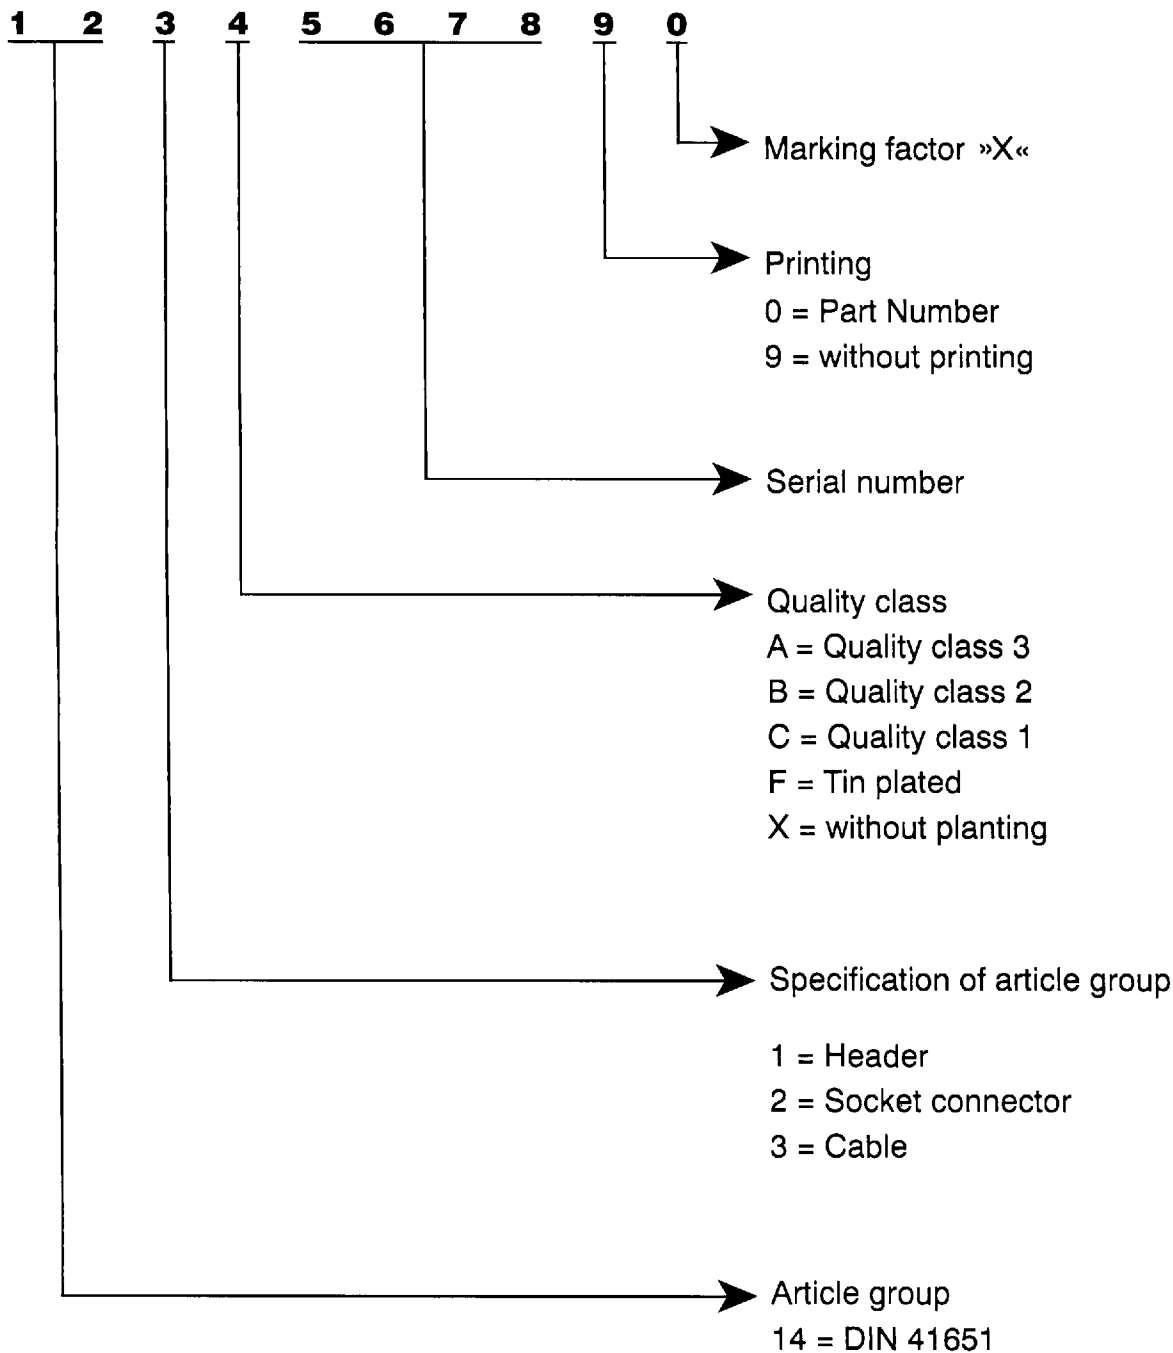

57 Ribbon

**TECHNICAL DATA**

Current rating: 5 A  
 Contact material: phosphor bronze  
 Contact plating: gold over nickel  
 Insulator material: Polyamid UL 94 V-O  
 Shell: steel, tin-plated  
 Temperature rating: - 55° C to + 125° C

### Part Number

### Order example

Header, long latch, pin length 2.9 mm, 34 pos., right angled solder pin, without printing

Quality class

Part number

**3**  
**2**  
**1**

CSPS 34 HVAP 2,90	<b>141 A 10969 X</b>
CSPS 34 HVAP 2,90	<b>141 B 10969 X</b>
CSPS 34 HVAP 2,90	<b>141 C 10969 X</b>