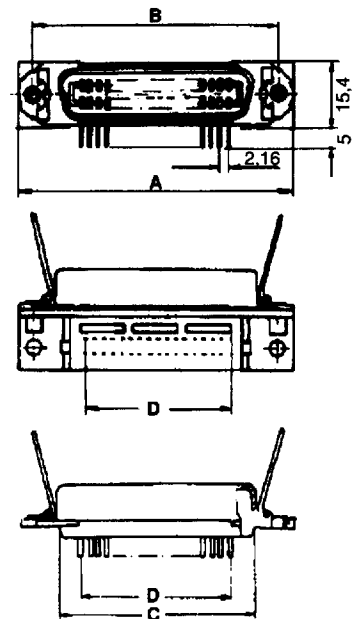

57 Ribbon

**TECHNICAL DATA**

Current rating: 5 A  
 Contact material: phosphor bronze  
 Contact plating: gold over nickel  
 Insulator material: Polyamid UL 94 V-O  
 Shell: steel, tin-plated  
 Temperature rating: - 55° C to + 125° C

Plug connector

Socket connector

No. of pos.	A	B	C	D	E
14	38	40	22	23	8
24	49	40	22	28	11
36	62	41	23	32	13
50	76	44	25	35	13

Polzahl No. of pos.	A	B	C	D	E
14	44	36	23	14	24
24	56	47	34	24	25
36	68	60	46	37	26
50	83	75	62	53	27

### Order example

Header, long latch, pin length 2.9 mm, 34 pos., right angled solder pin, without printing

Quality class

Part number

**3**  
**2**  
**1**

CSPS 34 HVAP 2,90	<b>141 A 10969 X</b>
CSPS 34 HVAP 2,90	<b>141 B 10969 X</b>
CSPS 34 HVAP 2,90	<b>141 C 10969 X</b>