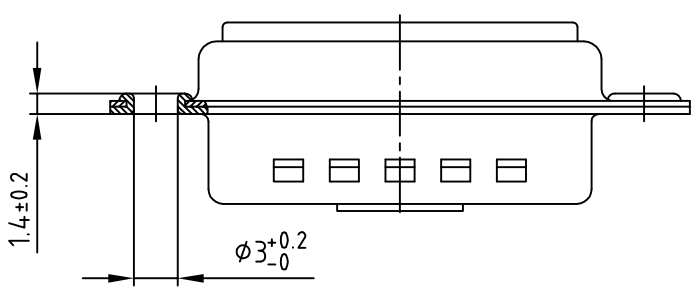

used for: D-SUB COMBINATION

G:\RoHS_Compliant_gross_0001.jpg

- NOTES:
 1. METALSHELLS: STEEL: TIN PLATED
 2. INSULATOR: PBT GF UL 94 V-0; GREEN

THIS DRAWING MAY NOT BE COPIED OR REPRODUCED IN ANY WAY, AND MAY NOT BE PASSED ON TO A THIRD PARTY WITHOUT WRITTEN PERMISSION.
 OWNERSHIP AND COPYRIGHT OF CONEC GmbH
 DO NOT ALTER CAD DRAWING BY HAND

tolerance			
1999	date	name	
drawn	29.03.	Barcinski	
appd.	29.03.	Mickenbecker	
norm			
d-old			
rev.	description	date	name

scale:	2:1	
material:	SEE NOTES	
title:	D-SUB COMBINATION MALE 3W3CP WITHOUT CONTACTS	
dwg no:	CAD/ REL.14	DIN-A
	13K1108A	4
product no:	303W3CPXX99A10X	
		sh: 1/1