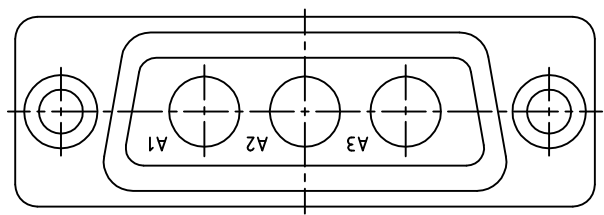

used for: D-SUB COMBINATION

G:\RoHS_Compliant_gross_0001.jpg

- NOTES:
 1. METALSHELLS: STEEL: TIN PLATED
 2. INSULATOR: PBT GF UL 94 V-0; GREEN

THIS DRAWING MAY NOT BE COPIED OR REPRODUCED IN ANY WAY, AND MAY NOT BE PASSED ON TO A THIRD PARTY WITHOUT WRITTEN PERMISSION.
 OWNERSHIP AND COPYRIGHT OF CONEC GmbH
 DO NOT ALTER CAD DRAWING BY HAND

tolerance			
1999	date	name	
drawn	29.03.	Barcinski	
appd.	29.03.	Mickenbecker	
norm			
d-old			
rev.	description	date	name

scale:	2:1	
material:	SEE NOTES	
title:	D-SUB COMBINATION MALE 3W3CP WITHOUT CONTACTS	
dwg no:	CAD/ REL.14	DIN-A
	13K1108A	4
product no:	303W3CPXX99A10X	
		sh: 1/1