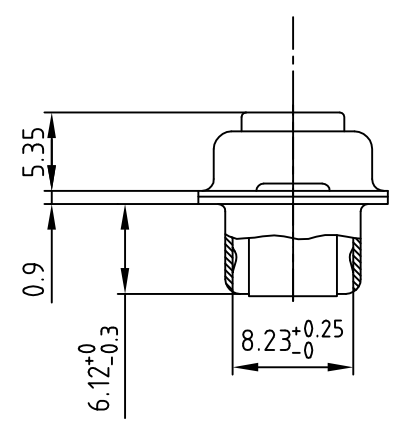

used for: D-SUB COMBINATION

G:\RoHS_Compliant_gross_0001.jpg

- NOTES:
 1. METALSHELLS: STEEL: TIN PLATED
 2. INSULATOR: PBT GF UL 94 V-0; GREEN

THIS DRAWING MAY NOT BE COPIED OR REPRODUCED IN ANY WAY, AND MAY NOT BE PASSED ON TO A THIRD PARTY WITHOUT WRITTEN PERMISSION.
 OWNERSHIP AND COPYRIGHT OF CONEC GmbH
 DO NOT ALTER CAD DRAWING BY HAND

tolerance			
1999	date	name	
drawn	29.03.	Barcinski	
appd.	29.03.	Mickenbecker	
norm			
d-old			
rev.	description	date	name

scale:	2:1	
material:	SEE NOTES	
title:	D-SUB COMBINATION MALE 3W3CP WITHOUT CONTACTS	
dwg no:	CAD/ REL.14	DIN-A
	13K1108A	4
product no:	303W3CPXX99A10X	
		sh: 1/1