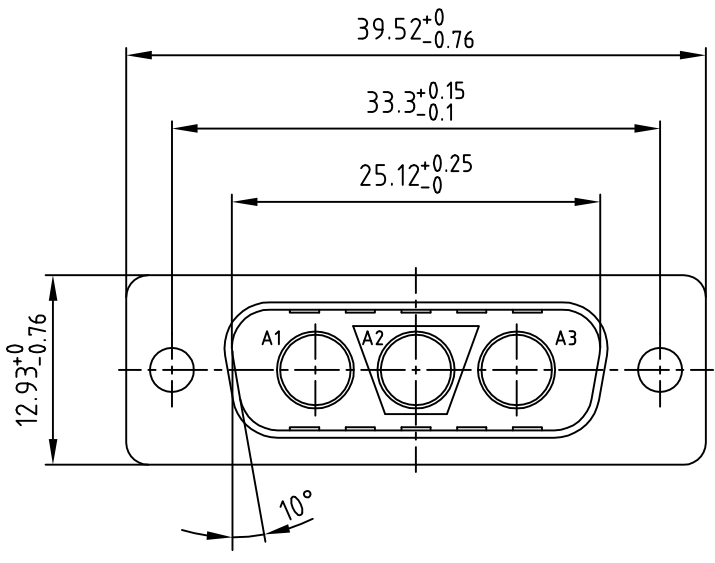

used for: D-SUB COMBINATION

G:\RoHS_Compliant_gross_0001.jpg

- NOTES:
 1. METALSHELLS: STEEL: TIN PLATED
 2. INSULATOR: PBT GF UL 94 V-0; GREEN

THIS DRAWING MAY NOT BE COPIED OR REPRODUCED IN ANY WAY, AND MAY NOT BE PASSED ON TO A THIRD PARTY WITHOUT WRITTEN PERMISSION.
 OWNERSHIP AND COPYRIGHT OF CONEC GmbH
 DO NOT ALTER CAD DRAWING BY HAND

tolerance			
1999	date	name	
drawn	29.03.	Barcinski	
appd.	29.03.	Mickenbecker	
norm			
d-old			
rev.	description	date	name

scale:	2:1	
material:	SEE NOTES	
title:	D-SUB COMBINATION MALE 3W3CP WITHOUT CONTACTS	
dwg no:	CAD/ REL.14	DIN-A
	13K1108A	4
product no:	303W3CPXX99A10X	
		sh: 1/1