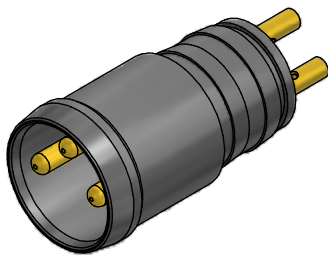

Technical specification:

Rated voltage: 3pos 4pos
IEC 61076-2-104 60 V 30 V

Current rating: 3 A bei 40°C
IEC 61076-2-104

Insulation resistance: >=100 MΩ
IEC 60512

Pollution degree: 3/2
IEC 60664-1

Degree of protection: IP 67, in mated condition
IEC 60529

Temperature range: -30°C ... +85°C
IEC 60664-1

Mating cycles: >=100
IEC 60512-9a

Materials:

Contact: CuZn
Contact plating: Nickel, gold plated
Contact carrier: PA GF, UL 94

Part no:	Description:	Pos
42-01004	SAL - 8 - ESP3 - L	3
42-01006	SAL - 8 - ESP4 - L	4

dim. in mm

	date	name
drawn	15.10.08	Fromm
appd.	15.10.08	Mankopf

CONEC®

title:
Male socket M8x1 with soldering version

dwg no:
42K1A096

part no:

X-ON Electronics

Largest Supplier of Electrical and Electronic Components