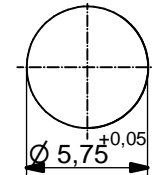

Materials:

Contact: CuZn
Contact plating: Nickel, gold plated
Contact carrier: PA GF, UL 94