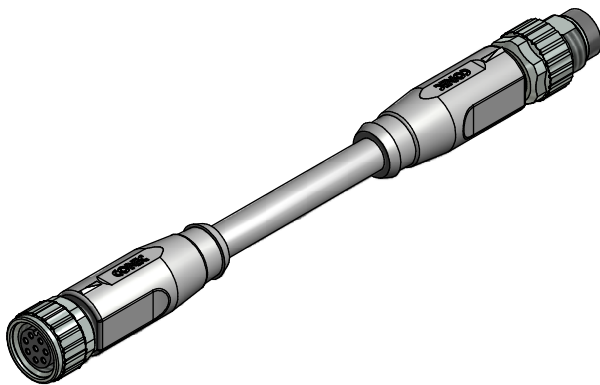

Materials:

Contact:	CuZn
Contact plating:	Nickel, gold plated
Contact carrier:	TPU GF, UL 94
Sealing:	FPM
Coupling nut / screw:	GD-Zn, nickel plated
Moulding body:	TPU, UL 94, grey

Installation specification:

Recommended torque:	0,4 Nm
Conec installation tooling:	Torque wrench: 36-000200 Insert across flats 9: 36-000210

Contact assignment:

1) white	5) grey
2) brown	6) pink
3) green	7) blue
4) yellow	8) red

D see data sheet cable

Part no:	Description:	Length L:	Cable:
42-11234	SAL - 8 - RK8 - RS8 - 0,3 / A1	0,3m	PVC, grey, 8x0,14mm ² Cable: 781-A11800
42-11235	SAL - 8 - RK8 - RS8 - 0,6 / A1	0,6m	
42-11236	SAL - 8 - RK8 - RS8 - 1,5 / A1	1,5m	
42-11237	SAL - 8 - RK8 - RS8 - 3 / A1	3m	
42-xxxxx	SAL - 8 - RK8 - RS8 - ... / A1	x	

DO NOT ALTER CAD DRAWING BY HAND Directive 2002/95/EC RoHS compliant	Index:a 23.08.11 BCB Ä3941 data modified	dim. in mm	title: Connecting cable M8x1, female connector axial - male connector axial		
	tolerance of cable: L ≤ 4m: L + 40mm L > 4m: L + 1%			date	name
	THIS DRAWING MAY NOT BE COPIED OR REPRODUCED IN ANY WAY, AND MAY NOT BE PASSED ON TO A THIRD PARTY WITHOUT WRITTEN PERMISSION. OWNERSHIP AND COPYRIGHT OF CONEC GmbH	drawn		13.10.10	Mankopf
		appd.		13.10.10	Franz
CONEC ®		dwg no: 42K1A275			
		part no: see table			