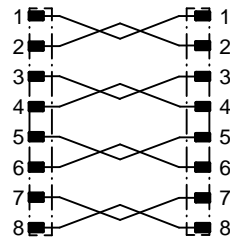

Technical specification:

Rated voltage: IEC 61076-2-109	48 V
Current rating: IEC 61076-2-109	500 mA at 40°C
Transmission properties: ISO IEC 11801	10 Gigabit Ethernet CAT6
Surge voltage category:	II
Pollution degree: IEC 60664-1	3
Degree of protection: IEC 60529	IP 67, in mated condition
Temperature range: IEC 60664-1	-25°C ... +85°C
Mating cycles: IEC 60512-9a	>=100

Materials:

Contact:	CuSn
Contact plating:	Nickel, gold plated
Contact carrier:	PPA
Coupling screw:	GD-Zn, nickel plated
Moulding body:	TPU, UL 94, grey

Contact assignment:

Part no:	Description:	Length L:	Cable:
43-15364	SAL - 12X - RS8.8 - RS8.8 / 1 / GG	1m	TPU, water blue (RAL 5021), 4x2xAWG26/7; S-FTP Kabel: 781-GG180T
43-15365	SAL - 12X - RS8.8 - RS8.8 / 2 / GG	2m	
43-15366	SAL - 12X - RS8.8 - RS8.8 / 5 / GG	5m	
43-15367	SAL - 12X - RS8.8 - RS8.8 / 10 / GG	10m	
43-xxxxx	SAL - 12X - RS8.8 - RS8.8 / ... / GG	x	

D see data sheep cable

DO NOT ALTER CAD DRAWING BY HAND Directive 2002/95/EC RoHS compliant	dim. in mm		title: Connecting cable, male connector M12x1 X-coded		
		date			name
	tolerance of cable:	$L \leq 4m: L + 40mm$ $L > 4m: L + 1\%$	drawn	29.09.11	Kniesburgers
	general tolerance:	$0 \pm 0,50mm$ $0,0 \pm 0,25mm$ $0,00 \pm 0,10mm$	appd.	05.10.11	Mankopf
			dwg no: 43K1A1473		
THIS DRAWING MAY NOT BE COPIED OR REPRODUCED IN ANY WAY, AND MAY NOT BE PASSED ON TO A THIRD PARTY WITHOUT WRITTEN PERMISSION. OWNERSHIP AND COPYRIGHT OF CONEC GmbH			part no: see table		