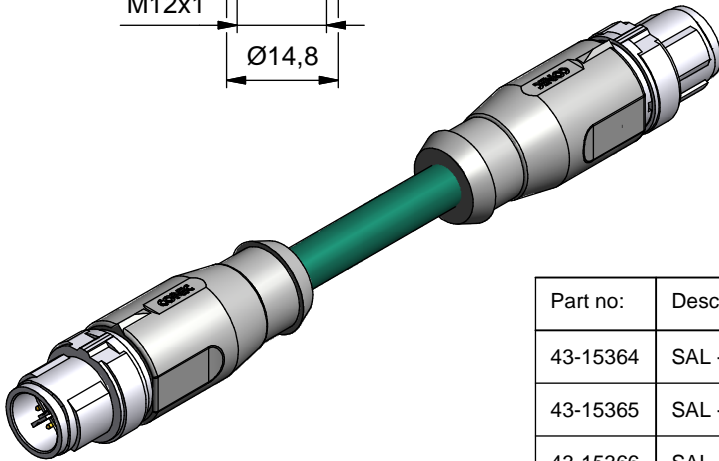

Technical specification:

Rated voltage: IEC 61076-2-109	48 V
Current rating: IEC 61076-2-109	500 mA at 40°C
Transmission properties: ISO IEC 11801	10 Gigabit Ethernet CAT6
Surge voltage category:	II
Pollution degree: IEC 60664-1	3
Degree of protection: IEC 60529	IP 67, in mated condition
Temperature range: IEC 60664-1	-25°C ... +85°C
Mating cycles: IEC 60512-9a	>=100

Materials:

Contact:	CuSn
Contact plating:	Nickel, gold plated
Contact carrier:	PPA
Coupling screw:	GD-Zn, nickel plated
Moulding body:	TPU, UL 94, grey

Contact assignment:

Part no:	Description:	Length L:	Cable:
43-15364	SAL - 12X - RS8.8 - RS8.8 / 1 / GG	1m	TPU, water blue (RAL 5021), 4x2xAWG26/7; S-FTP Kabel: 781-GG180T
43-15365	SAL - 12X - RS8.8 - RS8.8 / 2 / GG	2m	
43-15366	SAL - 12X - RS8.8 - RS8.8 / 5 / GG	5m	
43-15367	SAL - 12X - RS8.8 - RS8.8 / 10 / GG	10m	
43-xxxxx	SAL - 12X - RS8.8 - RS8.8 / ... / GG	x	

D see data sheep cable

DO NOT ALTER CAD DRAWING BY HAND Directive 2002/95/EC RoHS compliant	dim. in mm		title: Connecting cable, male connector M12x1 X-coded		
		date			name
	tolerance of cable:	$L \leq 4m: L + 40mm$ $L > 4m: L + 1\%$	drawn	29.09.11	Kniesburgers
	general tolerance:	$0 \pm 0,50mm$ $0,0 \pm 0,25mm$ $0,00 \pm 0,10mm$	appd.	05.10.11	Mankopf
			dwg no: 43K1A1473		
THIS DRAWING MAY NOT BE COPIED OR REPRODUCED IN ANY WAY, AND MAY NOT BE PASSED ON TO A THIRD PARTY WITHOUT WRITTEN PERMISSION. OWNERSHIP AND COPYRIGHT OF CONEC GmbH			part no: see table		