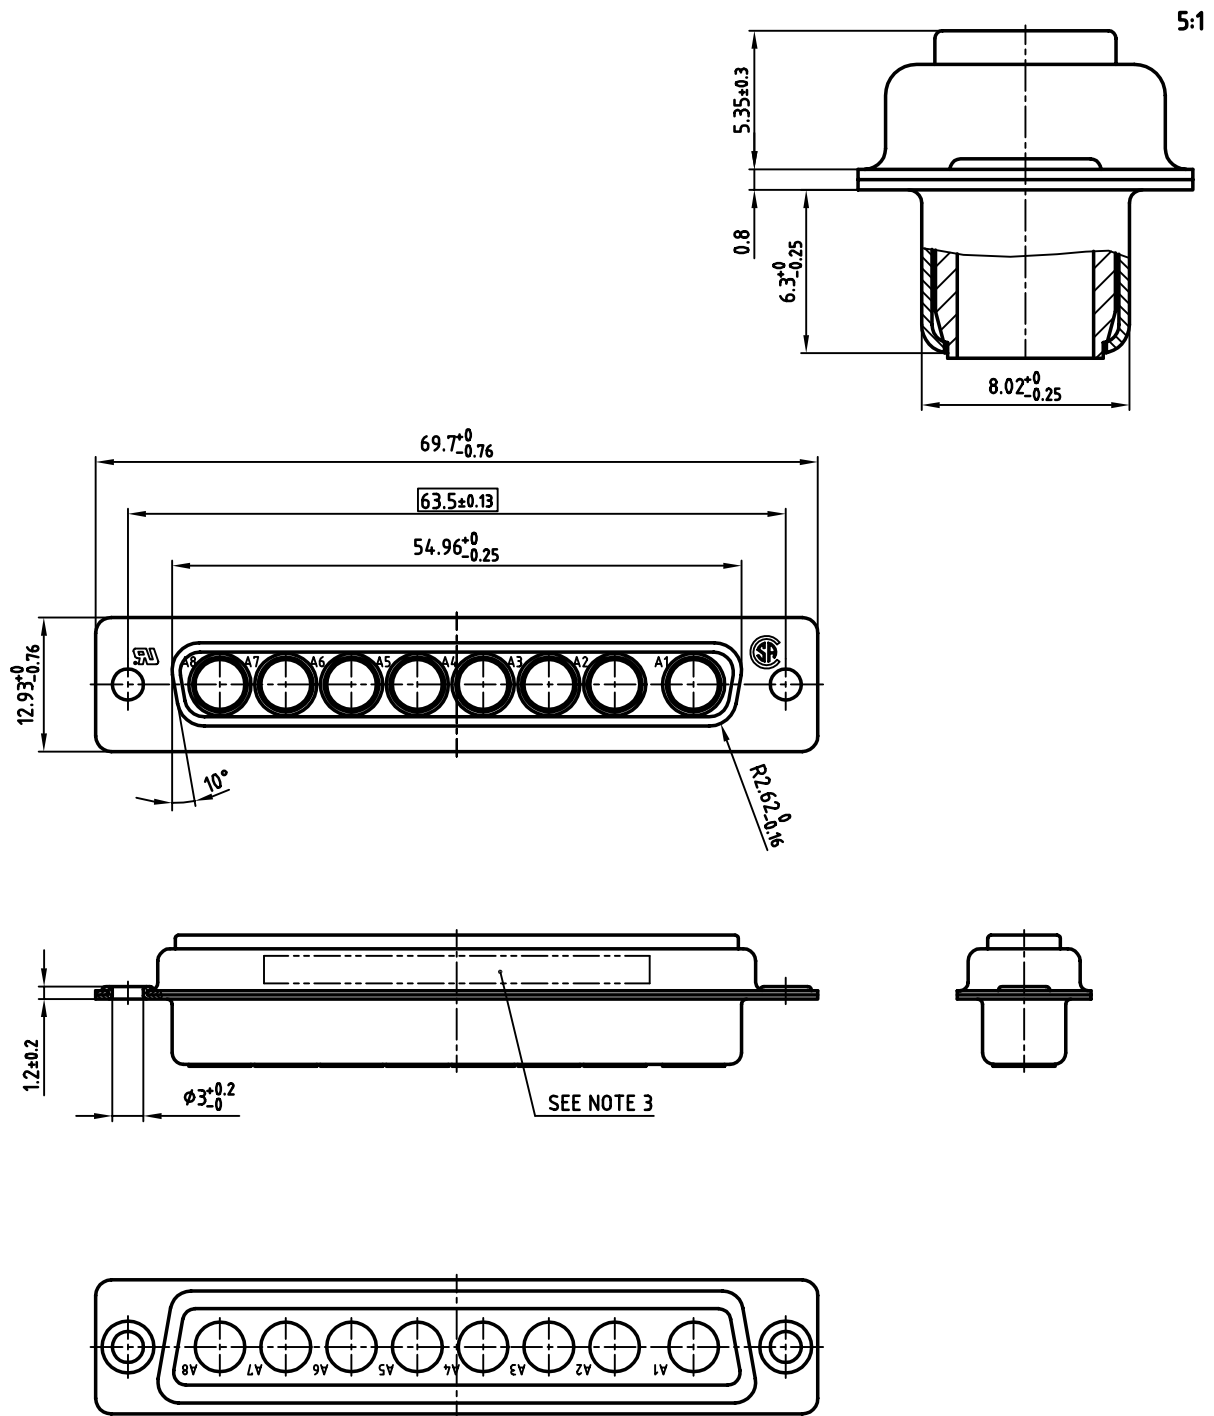

used for: D-SUB COMBINATION

NOTES:

1. METALSHELLS: STEEL; min. 320µ" YELLOW CHROMATE
2. INSULATORS: PBT GF UL 94 V-0; GREEN
3. CONNECTOR IS PART MARKED: PART NO: CONEC Y/WW
4. = CRITICAL DIMENSION

THIS DRAWING MAY NOT BE COPIED OR REPRODUCED IN ANY WAY, AND MAY NOT BE PASSED ON TO A THIRD PARTY, WITHOUT WRITTEN PERMISSION. OWNERSHIP AND COPYRIGHT OF CONEC GmbH DO NOT ALTER CAD DRAWING BY HAND	tolerance				scale: 2:1 (5:1)	
					material: SEE NOTES	
	2002	date	name		D-SUB COMBINATION FEMALE 8W8S	
	drawn	09.09.	Schmidt			
	appd.	09.09.	Mickenbecker			
	norm					
				dwg no: AutoCAD 2000	DIN-A	
		CONEC		13K1A704	3	
rev.	description	date	name	part no: 5008W8SXX99A10X		

sh: 1/1

X-ON Electronics

Largest Supplier of Electrical and Electronic Components

Click to view similar products for [D-Sub Mixed Contact Connectors](#) category:

Click to view products by [CONEC](#) manufacturer: