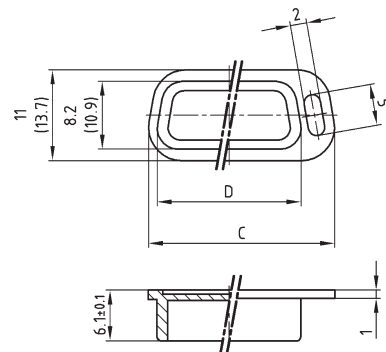

## DESCRIPTION

- Dust cap protecting connector mounting area
- Material: TPE; UL94 V-0
- Color: Black
- Shielded cap protecting against EMI/RFI as well as ESD
- Material: ABS, UL94 V-0; metallized
- Temperature range: -35°C... +85°C

## PLUG CONNECTOR

50-pos.= Dim. in (..)

No. of pos.	A	B	C	D
09	22.90	16.20	22.50	16.90
15	31.40	24.70	30.65	25.05
25	44.70	38.00	44.40	38.80
37	61.20	54.50	60.75	55.15
50	58.80	52.10	58.15	52.55

## ORDER DATA

PROTECTION CAP FOR SOCKET CONNECTOR		
No. of pos.	Design	Part Number
09	Black / Plastic	160X10449X
15	Black / Plastic	160X10459X
25	Black / Plastic	160X10469X
37	Black / Plastic	160X10479X
50	Black / Plastic	160X10959X
09	Metallized plastic	600X518009X
15	Metallized plastic	600X518015X
25	Metallized plastic	600X518025X
37	Metallized plastic	600X518037X
50	Metallized plastic	600X518050X