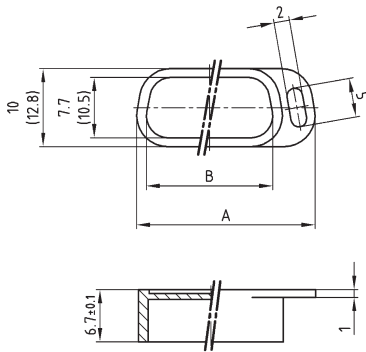

## DESCRIPTION

- Dust cap protecting connector mounting area
- Material: TPE; UL94 V-0
- Color: Black
- Shielded cap protecting against EMI/RFI as well as ESD
- Material: ABS, UL94 V-0; metallized
- Temperature range: -35°C... +85°C

## PLUG CONNECTOR

50-pos.= Dim. in (..)

No. of pos.	A	B	C	D
09	22.90	16.20	22.50	16.90
15	31.40	24.70	30.65	25.05
25	44.70	38.00	44.40	38.80
37	61.20	54.50	60.75	55.15
50	58.80	52.10	58.15	52.55

## ORDER DATA

PROTECTION CAP FOR SOCKET CONNECTOR		
No. of pos.	Design	Part Number
09	Black / Plastic	160X10449X
15	Black / Plastic	160X10459X
25	Black / Plastic	160X10469X
37	Black / Plastic	160X10479X
50	Black / Plastic	160X10959X
09	Metallized plastic	600X518009X
15	Metallized plastic	600X518015X
25	Metallized plastic	600X518025X
37	Metallized plastic	600X518037X
50	Metallized plastic	600X518050X

PROTECTION CAP FOR PLUG CONNECTOR		
No. of pos.	Design	Part Number
09	Black / Plastic	160X10409X
15	Black / Plastic	160X10419X
25	Black / Plastic	160X10429X
37	Black / Plastic	160X10439X
50	Black / Plastic	160X10969X
09	Metallized plastic	600X517009X
15	Metallized plastic	600X517015X
25	Metallized plastic	600X517025X
37	Metallized plastic	600X517037X
50	Metallized plastic	600X517050X