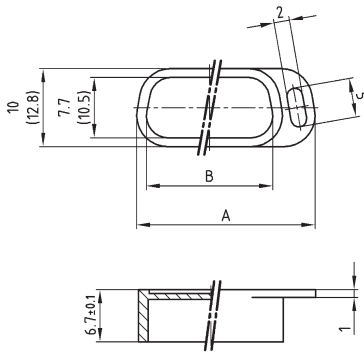

D-SUB PROTECTION CAP

Plastic design – Black or metallized

RoHS compliant

DESCRIPTION

- Dust cap protecting connector mounting area
- Material: TPE; UL94 V-0
- Color: Black
- Shielded cap protecting against EMI/RFI as well as ESD
- Material: ABS, UL94 V-0; metallized
- Temperature range: -35°C... +85°C

SOCKET CONNECTOR

PLUG CONNECTOR

50-pos.= Dim. in (..)

No. of pos.	A	B	C	D
09	22.90	16.20	22.50	16.90
15	31.40	24.70	30.65	25.05
25	44.70	38.00	44.40	38.80
37	61.20	54.50	60.75	55.15
50	58.80	52.10	58.15	52.55

ORDER DATA

PROTECTION CAP FOR SOCKET CONNECTOR		
No. of pos.	Design	Part Number
09	Black / Plastic	160X10449X
15	Black / Plastic	160X10459X
25	Black / Plastic	160X10469X
37	Black / Plastic	160X10479X
50	Black / Plastic	160X10959X
09	Metallized plastic	600X518009X
15	Metallized plastic	600X518015X
25	Metallized plastic	600X518025X
37	Metallized plastic	600X518037X
50	Metallized plastic	600X518050X

PROTECTION CAP FOR PLUG CONNECTOR		
No. of pos.	Design	Part Number
09	Black / Plastic	160X10409X
15	Black / Plastic	160X10419X
25	Black / Plastic	160X10429X
37	Black / Plastic	160X10439X
50	Black / Plastic	160X10969X
09	Metallized plastic	600X517009X
15	Metallized plastic	600X517015X
25	Metallized plastic	600X517025X
37	Metallized plastic	600X517037X
50	Metallized plastic	600X517050X