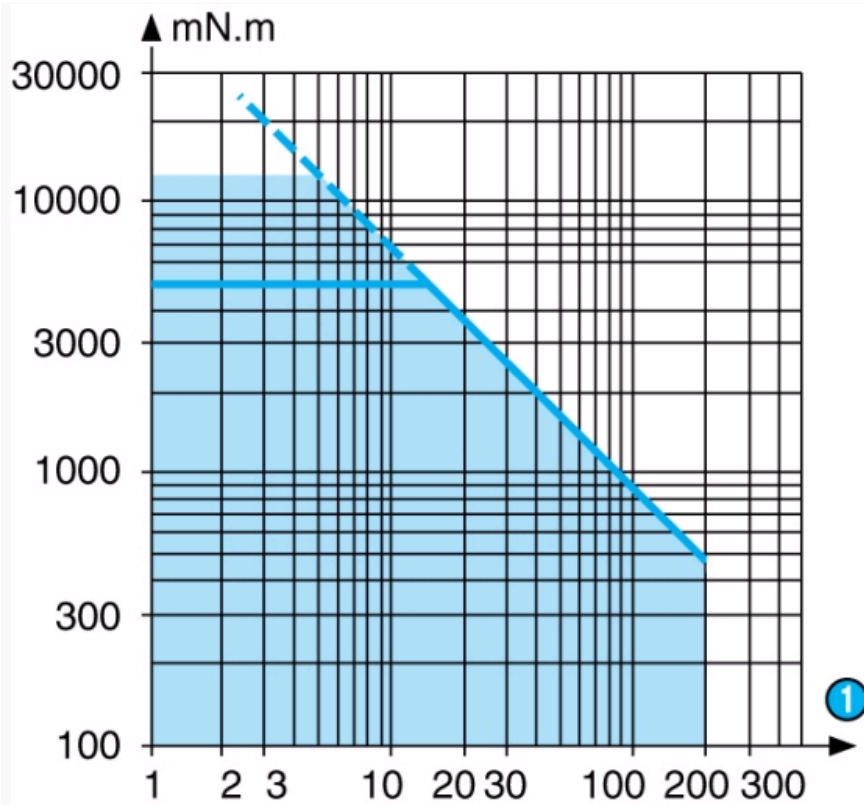

### Dimensions (mm)

### Dimensions (mm)

Gearbox shaft 79206478

N°	Legend
1	Shaft pushed-in

### Curves

Curve : torque/nominal speed 808070

N°	Legend
1	rpm