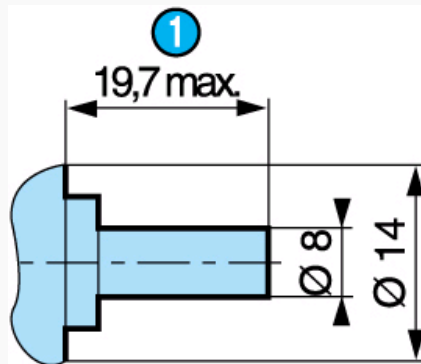

### Dimensions (mm)

#### 808070 encoder

N°	Legend
1	2 tags IEC 760, series 4.8 x 0.5
2	7 across flats
3	Shaft pushed-in

### Dimensions (mm)

Gearbox shaft 79206478

N°	Legend
1	Shaft pushed-in