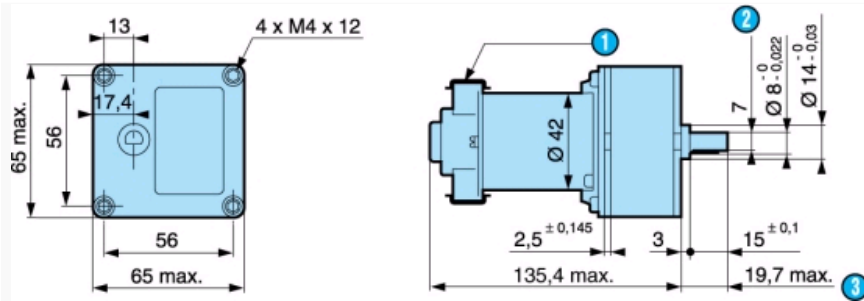

N°	Legend
1	2 tags IEC 760, series 4.8 x 0.5
2	7 across flats
3	Shaft pushed-in