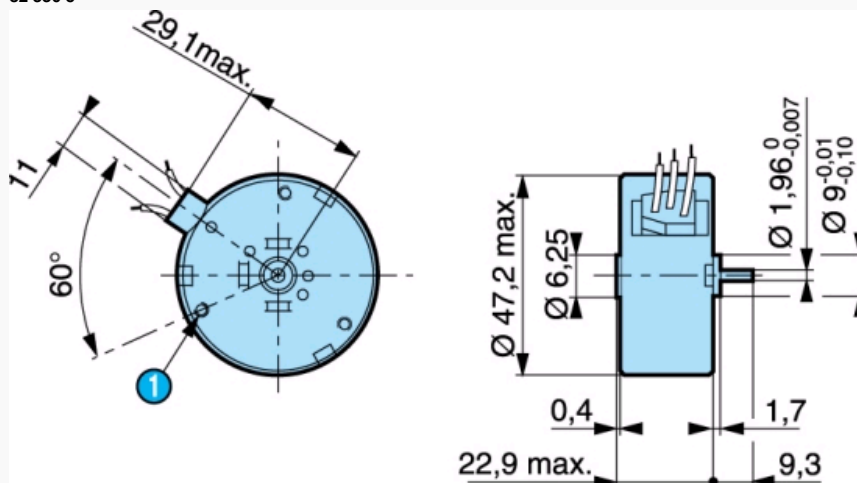

Starting/running torque 8 mNm 0.42 Watts Part number 82330582

- Constant speed dependent on supply frequency
- Direction of rotation controlled by long-life mechanical anti-return
- Permanent magnet rotor with 5 pole pairs
- Toughened shaft turning on two moulded polyamide bearings
- UL, CSA (class B)

Part numbers

	Type	Type	Direction of rotation	Voltage / Frequency
82330582	0.42 Watts	82 330 5	Clockwise	230 V - 50 Hz

Specifications

General characteristics

Base speed of motor (50 Hz) (rpm)	600
Absorbed power (W)	3,5
Usable Power (W)	0,42
Starting/running torque (mNm)	8
Stall torque (mNm)	12
Temperature rise (°C)	55
Ambient temperature (°C)	-5 → +60
Maximum inertial load that can be moved (g.cm ²)	11
Number of offload starts 10 ⁶	10
Max. reverse rotation angle (°)	72
Insulation resistance (MΩ)	75 x 10 ³
Breakdown voltage (V-50 Hz)	1800 - 1 s
Weight (g)	160
Wires length mm (approximately)	250
Protection rating	IP30

Dimensions (mm)

82 330 5

N°	Legend
①	3 fixing holes Ø M2 at 120 ° on r=19.5 max. depth 3.5 mm

Product adaptations

- Different voltages available
- Pinion on output shaft
- Special cable lengths
- Special connectors