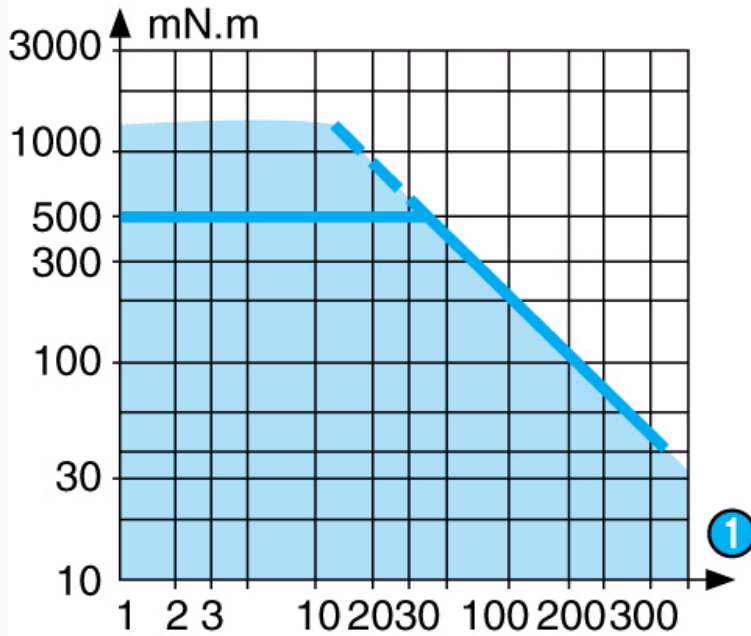

Curves

Curve : torque/nominal speed 828610

N°	Legend
1	rpm

Product adaptations

- Special supply voltage
- Lead output
- 1 or 5 pulse encoder
- Special connectors
- Special shaft
- Special reduction ratio
- Special materials for gears
- Special ball bearings
- Special adaptor plate
- EMC filter
- More than 200 reduction ratios available