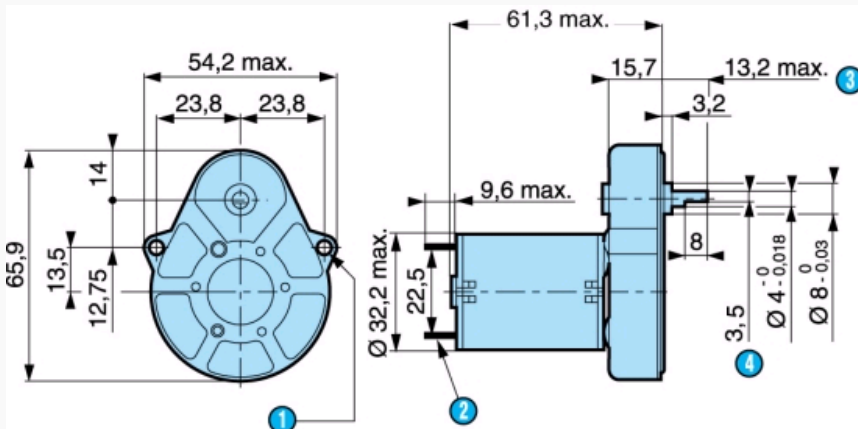

Gearboxes :

- Special shaft
- Ball bearing
- Special greasing
- Torque limiter F
- Gearbox fixing M3
- Other speeds

Dimensions (mm)

828610

N°	Legend
----	--------

①	2 fixing holes \varnothing 3.2
②	2 standard tags NFC 20-120, series 2.8 x 0.5 mm
③	Shaft pushed-in
④	3.5 across flats

Dimensions (mm)

Shaft 70999421
SP1295.10

N°	Legend
①	Shaft pushed-in
②	5 across flats

Dimensions (mm)

Shaft 79200779

N°	Legend
①	Shaft pushed-in

Dimensions (mm)

Shaft 79200967