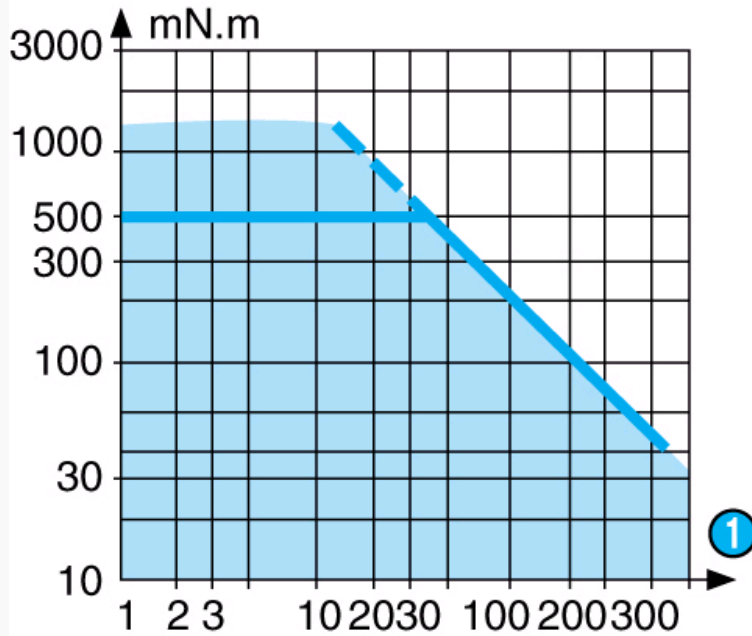

Curves

Curve : torque/nominal speed 828610

N°	Legend
1	rpm

Product adaptations

- Special supply voltage
- Lead output
- 1 or 5 pulse encoder
- Special connectors
- Special shaft
- Special reduction ratio
- Special materials for gears
- Special ball bearings
- Special adaptor plate
- EMC filter
- More than 200 reduction ratios available