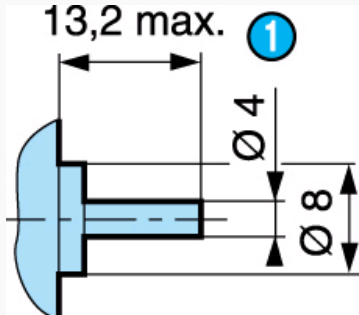

Gearboxes :

- Special shaft
- Ball bearing
- Special greasing
- Torque limiter F
- Gearbox fixing M3
- Other speeds

Dimensions (mm)

828610

N°	Legend

①	2 fixing holes $\varnothing 3.2$
②	2 standard tags NFC 20-120, series 2.8 x 0.5 mm
③	Shaft pushed-in
④	3.5 across flats

Dimensions (mm)

Shaft 70999421
SP1295.10

N°	Legend
①	Shaft pushed-in
②	5 across flats

Dimensions (mm)

Shaft 79200779

N°	Legend
①	Shaft pushed-in

Dimensions (mm)

Shaft 79200967

N°	Legend
----	--------

**Curves**

Curve : torque/nominal speed 828610

N°

Legend

1

rpm

Product adaptations