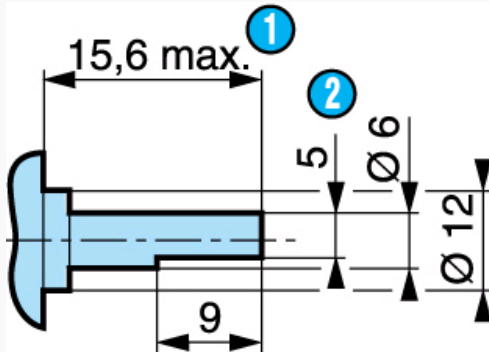

Gearboxes :

- Special shaft
- Ball bearing
- Special greasing
- Torque limiter F
- Gearbox fixing M3
- Other speeds

Dimensions (mm)

828610

N°	Legend

①	2 fixing holes $\varnothing 3.2$
②	2 standard tags NFC 20-120, series 2.8 x 0.5 mm
③	Shaft pushed-in
④	3.5 across flats

Dimensions (mm)

Shaft 70999421
SP1295.10

N°	Legend
①	Shaft pushed-in
②	5 across flats

Dimensions (mm)

Shaft 79200779

N°	Legend
①	Shaft pushed-in

Dimensions (mm)

Shaft 79200967

N°	Legend
----	--------

**Curves**

Curve : torque/nominal speed 828610

N°

Legend

1

rpm

Product adaptations