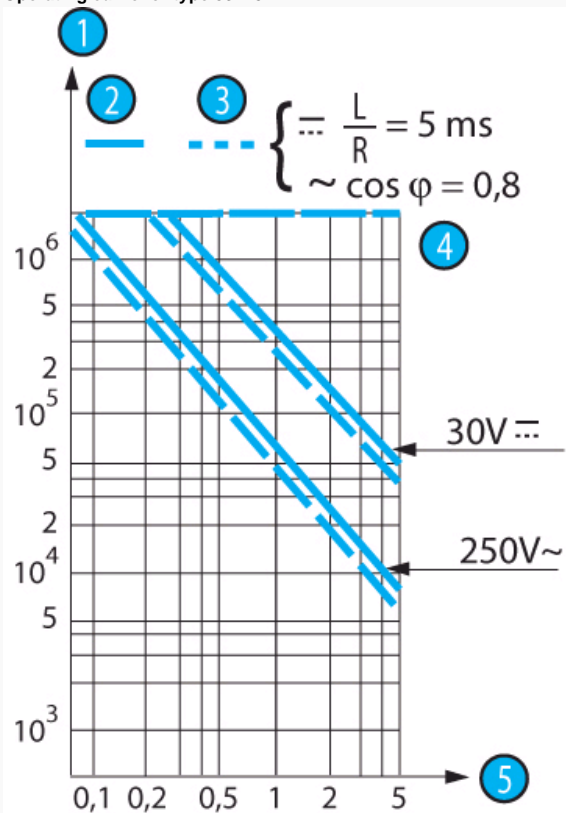

Dimensions (mm)

Connections

W2 solder

Curves

Operating curve for type 83229

N°	Legend
①	Number of operations
②	Resistive circuit
③	Inductive circuit
④	Rating in Amps

Other information

Accessories : please consult us.