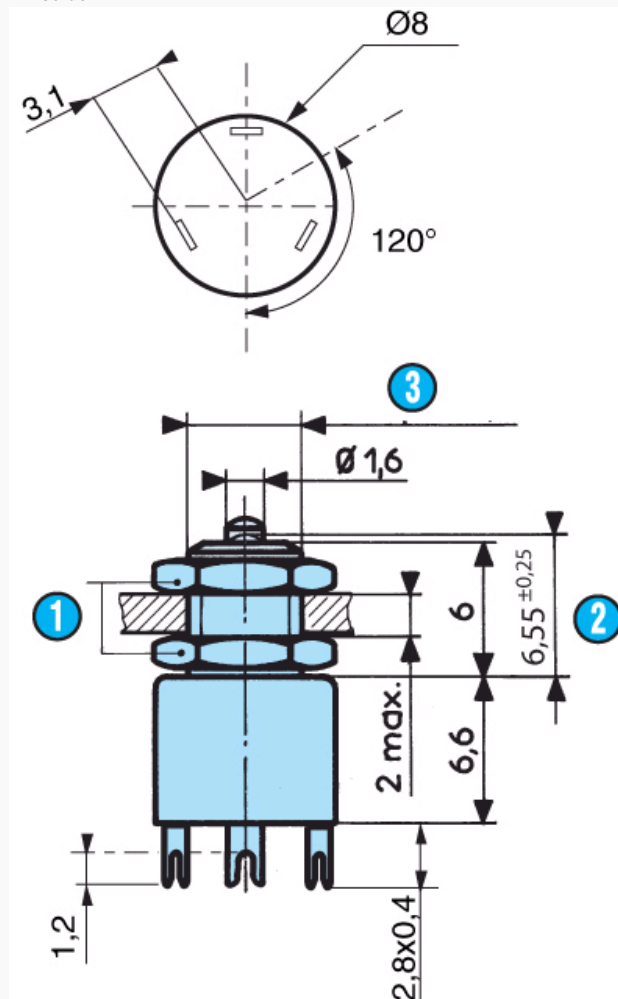

83229 Manually operating 832295 Part number 832295

- Very compact dimensions
- Rating from 1 mA / 5 V DC to 5 A / 250 V AC
- Threaded barrel fixing
- Long mechanical life

Part numbers

Type	Functions	Connections
832295 Manually operating 832295	Changeover	W2 solder

Specifications

General characteristics

Microswitch	832290
-------------	--------

Presentation

Threaded barrel nickel brass	▪
Black dural button	▪
Chrome-plated nut	▪

Mechanical characteristics

Protection against electric shocks to IEC 536 and NF 20030	Class I
Mechanical durability of operating device (operating cycles)	10 ⁵
Weight (g)	5,5

Other characteristics

Mounting - Operation

See basic technical concepts.

Principles

Dimensions (mm)

Product

832295

N°	Legend
1	Retaining nut : 10 flats

Dimensions (mm)

Connections

W2 solder

Curves

Operating curve for type 83229

N°	Legend
①	Number of operations
②	Resistive circuit
③	Inductive circuit
④	Rating in Amps

Other information

Accessories : please consult us.