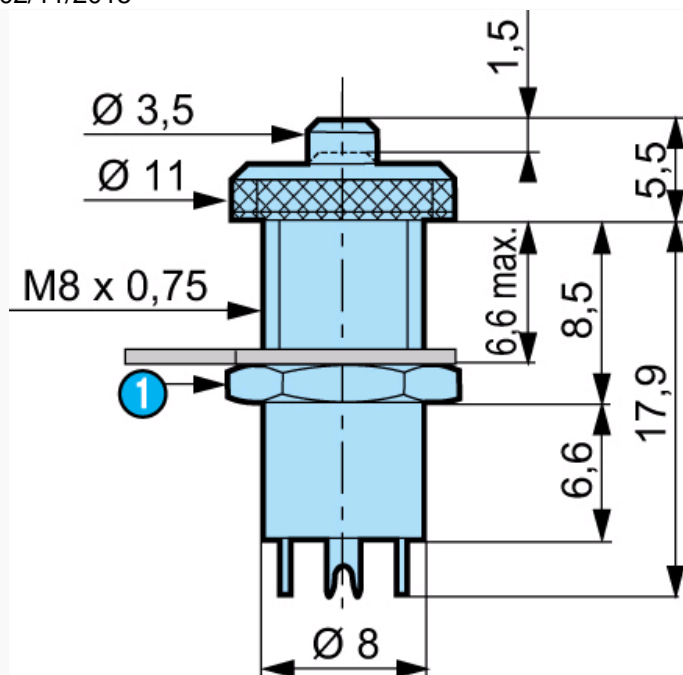

83229 Manually operating 832295 Part number 832295

- Very compact dimensions
- Rating from 1 mA / 5 V DC to 5 A / 250 V AC
- Threaded barrel fixing
- Long mechanical life

Part numbers

Type	Functions	Connections
832295 Manually operating 832295	Changeover	W2 solder

Specifications

General characteristics

Microswitch	832290
-------------	--------

Presentation

Threaded barrel nickel brass	▪
Black dural button	▪
Chrome-plated nut	▪

Mechanical characteristics

Protection against electric shocks to IEC 536 and NF 20030	Class I
Mechanical durability of operating device (operating cycles)	10 ⁵
Weight (g)	5,5

Other characteristics

Mounting - Operation

See basic technical concepts.

Principles

Dimensions (mm)

Product

832295

N°	Legend
1	Retaining nut : 10 flats

Dimensions (mm)

Connections

W2 solder

Curves

Operating curve for type 83229

N°	Legend
①	Number of operations
②	Resistive circuit
③	Inductive circuit
④	Rating in Amps

Other information

Accessories : please consult us.