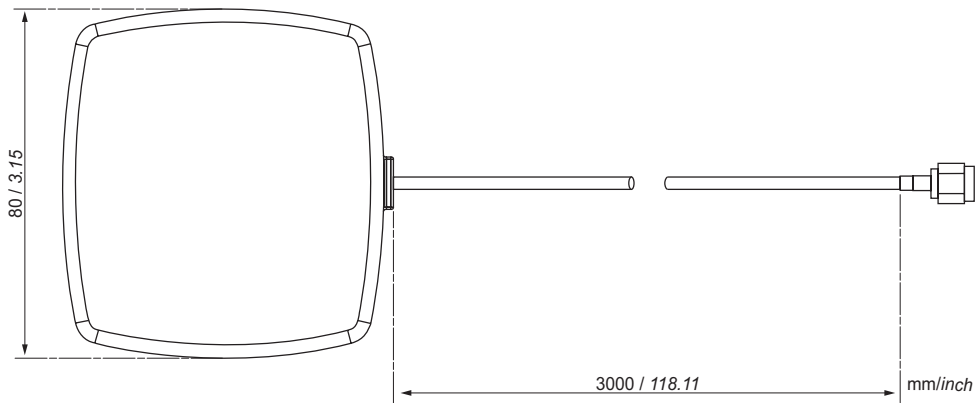

88 980 160

88 980 161

88 980 162

Specific characteristics			
Part number	88 980 160	88 980 161	88 980 162
Type	Inside	Inside, outside	Outside
Fixation	Magnetic / sticky	Magnetic / sticky	Square and 6 mm diameter hole
V.S.W.R	< 2: 1	< 1.5: 1	< 2: 1
Cable length	3 m		10 m
Cable type	RG174		RG58
Gain	2.2 dB max	2.14 dB max	High gain collinear antenna
Frequencies	GSM 850/900/1800/ 1900/2100 MHz 2.4 GHz WIFI & Bluetooth	AMPS 824-894 MHz, GSM 900 MHz, GSM 1800 MHz PCN 1.9 GHz, UMTS 2.1 GHz 2.4 GHz WIFI & Bluetooth	
Weight	Without packing: 60 g With packing: 65 g	Without packing: 95 g With packing: 100 g	Without packing: 485 g With packing: 500 g
Dimensions	Without packing: 72 mm, diameter 31 mm / 2.84, 1.22 diameter inch With packing: 200 x 100 x 32 mm / 7.87 x 3.94 x 1.26 inch	Without packing: 80 x 76 x 14 mm / 3.15 x 2.95 x 0.55 inch With packing: 300 x 115 x 15 mm / 11.8 x 4.53 x 0.59 inch	Without packing: 80 x 75 x 14 mm / 3.15 x 2.95 x 0.55 inch With packing: 480 x 210 x 15 mm / 18.9 x 8.27 x 0.59 inch

General characteristics	
Connector	RP SMA: SMA Male Reverse Polarity
Impedance	50 Ω
Operation temperature	-40°C (-40°F) ➔ +85°C (185°F)
Polarization	Vertical

Diagrams

Dimensions

88 980 160

88 980 161

88 980 162