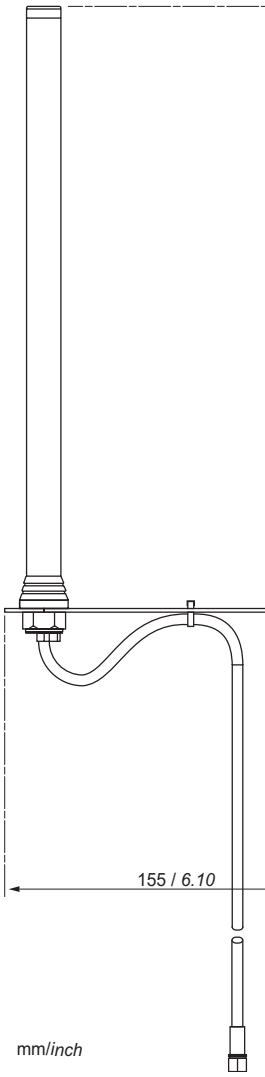

88 980 160

88 980 161

88 980 162

Specific characteristics			
Part number	88 980 160	88 980 161	88 980 162
Type	Inside	Inside, outside	Outside
Fixation	Magnetic / sticky	Magnetic / sticky	Square and 6 mm diameter hole
V.S.W.R	< 2: 1	< 1.5: 1	< 2: 1
Cable length	3 m		10 m
Cable type	RG174		RG58
Gain	2.2 dB max	2.14 dB max	High gain collinear antenna
Frequencies	GSM 850/900/1800/ 1900/2100 MHz 2.4 GHz WIFI & Bluetooth	AMPS 824-894 MHz, GSM 900 MHz, GSM 1800 MHz PCN 1.9 GHz, UMTS 2.1 GHz 2.4 GHz WIFI & Bluetooth	
Weight	Without packing: 60 g With packing: 65 g	Without packing: 95 g With packing: 100 g	Without packing: 485 g With packing: 500 g
Dimensions	Without packing: 72 mm, diameter 31 mm / 2.84, 1.22 diameter inch With packing: 200 x 100 x 32 mm / 7.87 x 3.94 x 1.26 inch	Without packing: 80 x 76 x 14 mm / 3.15 x 2.95 x 0.55 inch With packing: 300 x 115 x 15 mm / 11.8 x 4.53 x 0.59 inch	Without packing: 80 x 75 x 14 mm / 3.15 x 2.95 x 0.55 inch With packing: 480 x 210 x 15 mm / 18.9 x 8.27 x 0.59 inch

General characteristics	
Connector	RP SMA: SMA Male Reverse Polarity
Impedance	50 Ω
Operation temperature	-40°C (-40°F) ➔ +85°C (185°F)
Polarization	Vertical

Diagrams

Dimensions

88 980 160

88 980 161

88 980 162