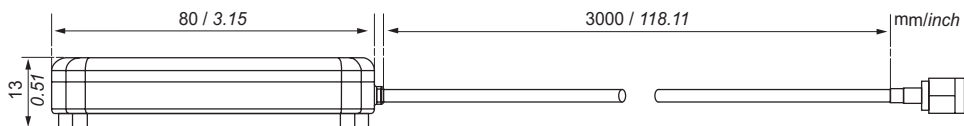

88 980 160

88 980 161

88 980 162

Specific characteristics			
Part number	88 980 160	88 980 161	88 980 162
Type	Inside	Inside, outside	Outside
Fixation	Magnetic / sticky	Magnetic / sticky	Square and 6 mm diameter hole
V.S.W.R	< 2: 1	< 1.5: 1	< 2: 1
Cable length	3 m		10 m
Cable type	RG174		RG58
Gain	2.2 dB max	2.14 dB max	High gain collinear antenna
Frequencies	GSM 850/900/1800/ 1900/2100 MHz 2.4 GHz WIFI & Bluetooth	AMPS 824-894 MHz, GSM 900 MHz, GSM 1800 MHz PCN 1.9 GHz, UMTS 2.1 GHz 2.4 GHz WIFI & Bluetooth	
Weight	Without packing: 60 g With packing: 65 g	Without packing: 95 g With packing: 100 g	Without packing: 485 g With packing: 500 g
Dimensions	Without packing: 72 mm, diameter 31 mm / 2.84, 1.22 diameter inch With packing: 200 x 100 x 32 mm / 7.87 x 3.94 x 1.26 inch	Without packing: 80 x 76 x 14 mm / 3.15 x 2.95 x 0.55 inch With packing: 300 x 115 x 15 mm / 11.8 x 4.53 x 0.59 inch	Without packing: 80 x 75 x 14 mm / 3.15 x 2.95 x 0.55 inch With packing: 480 x 210 x 15 mm / 18.9 x 8.27 x 0.59 inch

General characteristics	
Connector	RP SMA: SMA Male Reverse Polarity
Impedance	50 Ω
Operation temperature	-40°C (-40°F) ➔ +85°C (185°F)
Polarization	Vertical

Diagrams

Dimensions

88 980 160

88 980 161

88 980 162