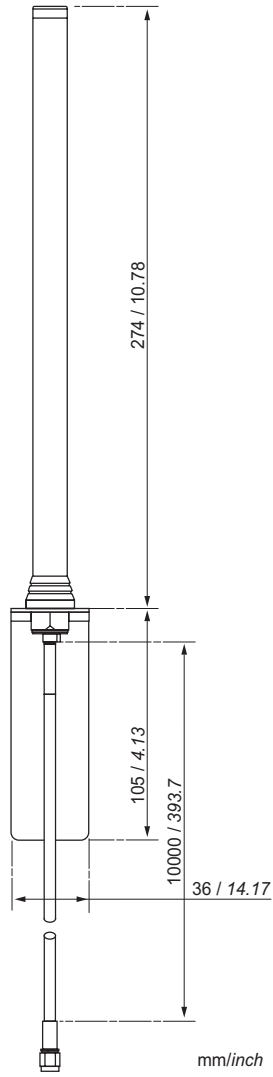

> em4

Accessories

Wireless antenna

- > Used with all range of em4 remote, em4 alert 2G and 3G
- > Wifi, Bluetooth, UMTS and GSM compatible
- > Internal magnetic mount with 3 m length cable compact, for out of the panel installation (88 980 160)
- > Magnetic / sticky mount with 3 m length cable for discretely mounting out of the panel or outdoor (88 980 161)
- > Robust, bracket mount with 10 m length cable for installation outdoor (88 980 162)

88 980 160

88 980 161

88 980 162

Specific characteristics			
Part number	88 980 160	88 980 161	88 980 162
Type	Inside	Inside, outside	Outside
Fixation	Magnetic / sticky	Magnetic / sticky	Square and 6 mm diameter hole
V.S.W.R	< 2: 1	< 1.5: 1	< 2: 1
Cable length	3 m		10 m
Cable type	RG174		RG58
Gain	2.2 dB max	2.14 dB max	High gain collinear antenna
Frequencies	GSM 850/900/1800/ 1900/2100 MHz 2.4 GHz WIFI & Bluetooth	AMPS 824-894 MHz, GSM 900 MHz, GSM 1800 MHz PCN 1.9 GHz, UMTS 2.1 GHz 2.4 GHz WIFI & Bluetooth	
Weight	Without packing: 60 g With packing: 65 g	Without packing: 95 g With packing: 100 g	Without packing: 485 g With packing: 500 g
Dimensions	Without packing: 72 mm, diameter 31 mm / 2.84, 1.22 diameter inch With packing: 200 x 100 x 32 mm / 7.87 x 3.94 x 1.26 inch	Without packing: 80 x 76 x 14 mm / 3.15 x 2.95 x 0.55 inch With packing: 300 x 115 x 15 mm / 11.8 x 4.53 x 0.59 inch	Without packing: 80 x 75 x 14 mm / 3.15 x 2.95 x 0.55 inch With packing: 480 x 210 x 15 mm / 18.9 x 8.27 x 0.59 inch

General characteristics	
Connector	RP SMA: SMA Male Reverse Polarity
Impedance	50 Ω
Operation temperature	-40°C (-40°F) ➔ +85°C (185°F)
Polarization	Vertical

Diagrams

Dimensions

88 980 160

88 980 161

88 980 162