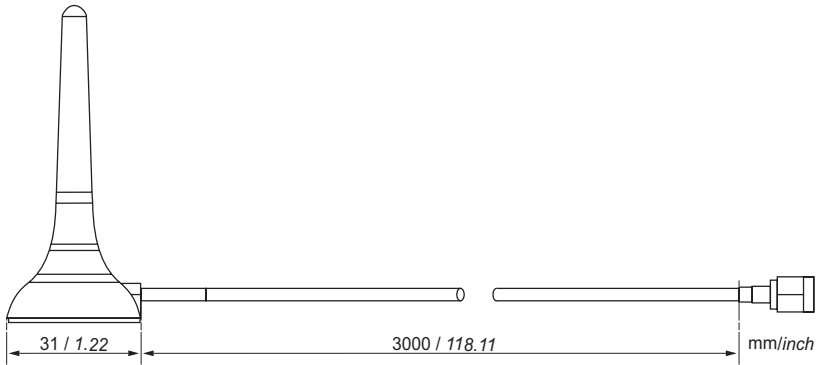

> em4

Accessories

Wireless antenna

- > Used with all range of em4 remote, em4 alert 2G and 3G
- > Wifi, Bluetooth, UMTS and GSM compatible
- > Internal magnetic mount with 3 m length cable compact, for out of the panel installation (88 980 160)
- > Magnetic / sticky mount with 3 m length cable for discretely mounting out of the panel or outdoor (88 980 161)
- > Robust, bracket mount with 10 m length cable for installation outdoor (88 980 162)

88 980 160

88 980 161

88 980 162

Specific characteristics			
Part number	88 980 160	88 980 161	88 980 162
Type	Inside	Inside, outside	Outside
Fixation	Magnetic / sticky	Magnetic / sticky	Square and 6 mm diameter hole
V.S.W.R	< 2: 1	< 1.5: 1	< 2: 1
Cable length	3 m		10 m
Cable type	RG174		RG58
Gain	2.2 dB max	2.14 dB max	High gain collinear antenna
Frequencies	GSM 850/900/1800/ 1900/2100 MHz 2.4 GHz WIFI & Bluetooth	AMPS 824-894 MHz, GSM 900 MHz, GSM 1800 MHz PCN 1.9 GHz, UMTS 2.1 GHz 2.4 GHz WIFI & Bluetooth	
Weight	Without packing: 60 g With packing: 65 g	Without packing: 95 g With packing: 100 g	Without packing: 485 g With packing: 500 g
Dimensions	Without packing: 72 mm, diameter 31 mm / 2.84, 1.22 diameter inch With packing: 200 x 100 x 32 mm / 7.87 x 3.94 x 1.26 inch	Without packing: 80 x 76 x 14 mm / 3.15 x 2.95 x 0.55 inch With packing: 300 x 115 x 15 mm / 11.8 x 4.53 x 0.59 inch	Without packing: 80 x 75 x 14 mm / 3.15 x 2.95 x 0.55 inch With packing: 480 x 210 x 15 mm / 18.9 x 8.27 x 0.59 inch

General characteristics	
Connector	RP SMA: SMA Male Reverse Polarity
Impedance	50 Ω
Operation temperature	-40°C (-40°F) ➔ +85°C (185°F)
Polarization	Vertical

Diagrams

Dimensions

88 980 160

88 980 161

88 980 162