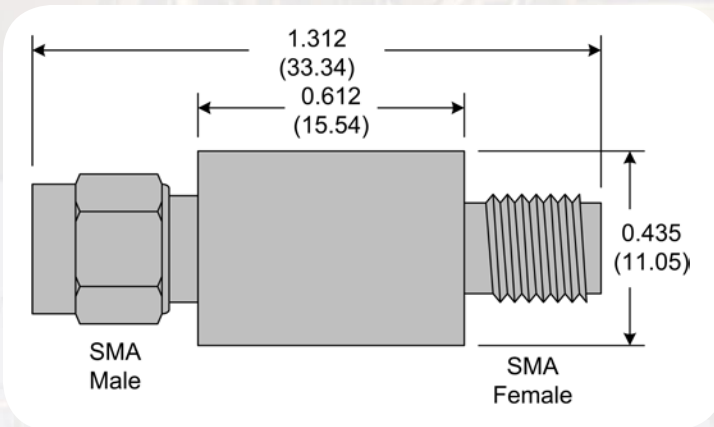

SMA DC Block 300KHz to 3GHz

Freq Range: 300KHz - 3GHz
Temperature Range: -55°C to +90°C
Storage Temperature: -55°C to +125°C
DC Input Voltage: 16 WVDC

Freq. (MHz)	DC Block		Return Loss	
	Insertion Loss (dB)	Male (dB)	Female (dB)	
0.3	0.02	25	25	
0.5	0.02	25	25	
0.8	0.02	25	26	
1.0	0.02	26	26	
5.0	0.02	29	33	
10.0	0.02	33	43	
20.0	0.02	37	51	
50.0	0.02	36	44	
100.0	0.02	35	39	
200.0	0.02	33	34	
300.0	0.03	32	31	
400.0	0.05	31	29	
500.0	0.06	29	27	
600.0	0.07	28	26	
700.0	0.07	27	24	
800.0	0.08	25	23	
900.0	0.15	24	22	
1000.0	0.15	23	21	
1500.0	0.30	21	19	
2000.0	0.30	18	18	
2500.0	0.30	16	16	
3000.0	0.40	14	15