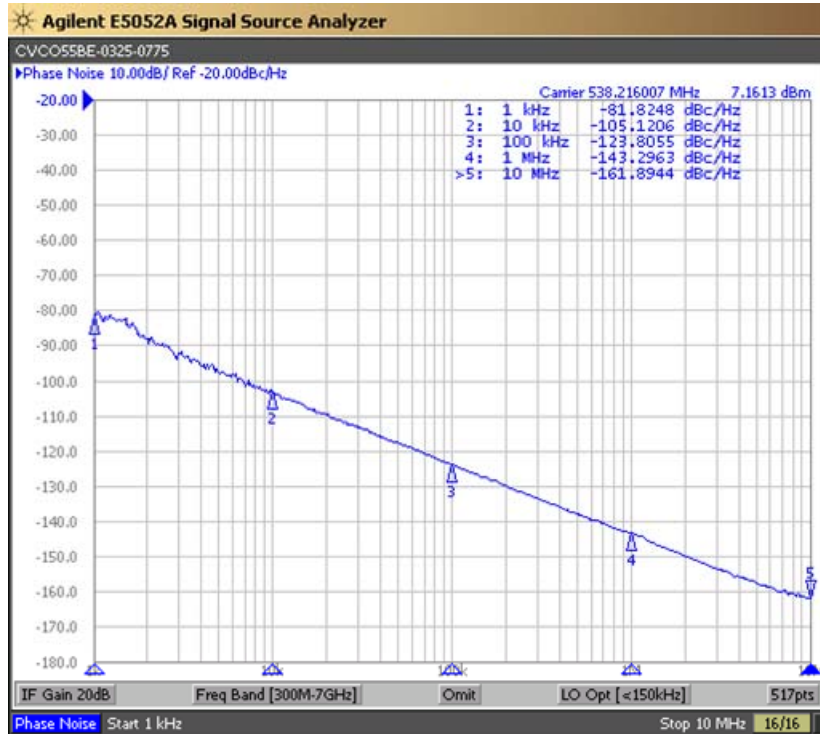

PERFORMANCE SPECIFICATION	MIN	TYP	MAX	UNITS
Lower Frequency:			325	MHz
Upper Frequency:	775			MHz
Tuning Voltage:	0		12.0	VDC
Supply Voltage:	11.75	12	12.25	VDC
Output Power:	+2.0	+7.0	+12.0	dBm
Supply Current:		25		mA
Harmonic Suppression (2 nd Harmonic)		-10	-5	dBc
Pushing:		0.5	1.5	MHz/V
Pulling, all Phases:			5.0	MHz pk-pk
Tuning Sensitivity:		45		MHz/V
Phase Noise @ 10kHz offset:			-98	dBc/Hz
Phase Noise @ 100kHz offset:			-118	dBc/Hz
Load Impedance:		50		Ω
Input Capacitance:			330	pF
Operating Temperature Range:	-40		+85	$^{\circ}\text{C}$
Storage Temperature Range:	-45		+90	$^{\circ}\text{C}$

FRONT

BACK

SIDE

● Unless otherwise specified, Dimensions are in: $\frac{\text{IN}}{(\text{mm})}$

Product Control:

Crystek Part Number:	CRBV55BE-0325-0775	Release Date:	20-Dec-2019
Revision Level:	F	Responsible:	C. Vales

Phase Noise (1 Hz BW, Typical)

Tuning Curve (Typical)

Product Control:

Crystek Part Number:	CRBV55BE-0325-0775	Release Date:	20-Dec-2019
Revision Level:	F	Responsible:	C. Vales

Crystek Corporation reserves the right to make changes to its products and/or information contained herein without notice. No liability is assumed as a result of its use or application.