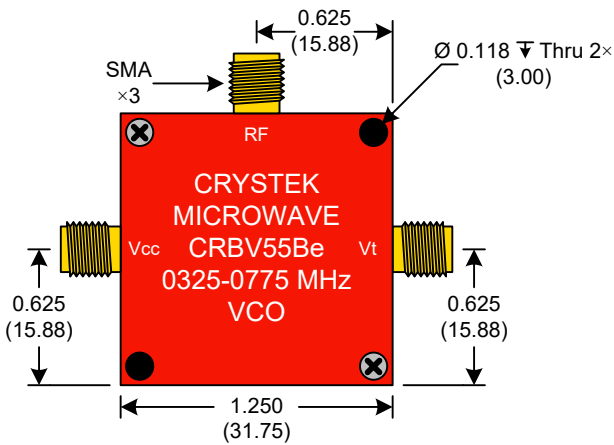

PERFORMANCE SPECIFICATION	MIN	TYP	MAX	UNITS
Lower Frequency:			325	MHz
Upper Frequency:	775			MHz
Tuning Voltage:	0		12.0	VDC
Supply Voltage:	11.75	12	12.25	VDC
Output Power:	+2.0	+7.0	+12.0	dBm
Supply Current:		25		mA
Harmonic Suppression (2 nd Harmonic)		-10	-5	dBc
Pushing:		0.5	1.5	MHz/V
Pulling, all Phases:			5.0	MHz pk-pk
Tuning Sensitivity:		45		MHz/V
Phase Noise @ 10kHz offset:			-98	dBc/Hz
Phase Noise @ 100kHz offset:			-118	dBc/Hz
Load Impedance:		50		Ω
Input Capacitance:			330	pF
Operating Temperature Range:	-40		+85	$^{\circ}\text{C}$
Storage Temperature Range:	-45		+90	$^{\circ}\text{C}$

FRONT

BACK

SIDE

● Unless otherwise specified, Dimensions are in: $\frac{\text{IN}}{(\text{mm})}$

Product Control:

Crystek Part Number:	CRBV55BE-0325-0775	Release Date:	20-Dec-2019
Revision Level:	F	Responsible:	C. Vales

Phase Noise (1 Hz BW, Typical)

Tuning Curve (Typical)

Product Control:

Crystek Part Number:	CRBV55BE-0325-0775	Release Date:	20-Dec-2019
Revision Level:	F	Responsible:	C. Vales

Crystek Corporation reserves the right to make changes to its products and/or information contained herein without notice. No liability is assumed as a result of its use or application.