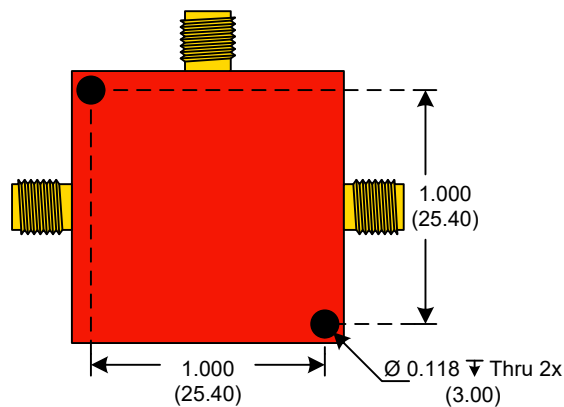

PERFORMANCE SPECIFICATION	MIN	TYP	MAX	UNITS
Lower Frequency:			325	MHz
Upper Frequency:	775			MHz
Tuning Voltage:	0		12.0	VDC
Supply Voltage:	11.75	12	12.25	VDC
Output Power:	+2.0	+7.0	+12.0	dBm
Supply Current:		25		mA
Harmonic Suppression (2 nd Harmonic)		-10	-5	dBc
Pushing:		0.5	1.5	MHz/V
Pulling, all Phases:			5.0	MHz pk-pk
Tuning Sensitivity:		45		MHz/V
Phase Noise @ 10kHz offset:			-98	dBc/Hz
Phase Noise @ 100kHz offset:			-118	dBc/Hz
Load Impedance:		50		Ω
Input Capacitance:			330	pF
Operating Temperature Range:	-40		+85	$^{\circ}\text{C}$
Storage Temperature Range:	-45		+90	$^{\circ}\text{C}$

FRONT

BACK

SIDE

● Unless otherwise specified, Dimensions are in: $\frac{\text{IN}}{(\text{mm})}$

Product Control:

Crystek Part Number:	CRBV55BE-0325-0775	Release Date:	20-Dec-2019
Revision Level:	F	Responsible:	C. Vales