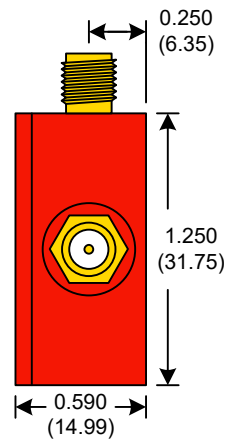

PERFORMANCE SPECIFICATION	MIN	TYP	MAX	UNITS
Lower Frequency:			325	MHz
Upper Frequency:	775			MHz
Tuning Voltage:	0		12.0	VDC
Supply Voltage:	11.75	12	12.25	VDC
Output Power:	+2.0	+7.0	+12.0	dBm
Supply Current:		25		mA
Harmonic Suppression (2 nd Harmonic)		-10	-5	dBc
Pushing:		0.5	1.5	MHz/V
Pulling, all Phases:			5.0	MHz pk-pk
Tuning Sensitivity:		45		MHz/V
Phase Noise @ 10kHz offset:			-98	dBc/Hz
Phase Noise @ 100kHz offset:			-118	dBc/Hz
Load Impedance:		50		Ω
Input Capacitance:			330	pF
Operating Temperature Range:	-40		+85	$^{\circ}\text{C}$
Storage Temperature Range:	-45		+90	$^{\circ}\text{C}$

FRONT

BACK

SIDE

● Unless otherwise specified, Dimensions are in: $\frac{\text{IN}}{(\text{mm})}$

Product Control:

Crystek Part Number:	CRBV55BE-0325-0775	Release Date:	20-Dec-2019
Revision Level:	F	Responsible:	C. Vales