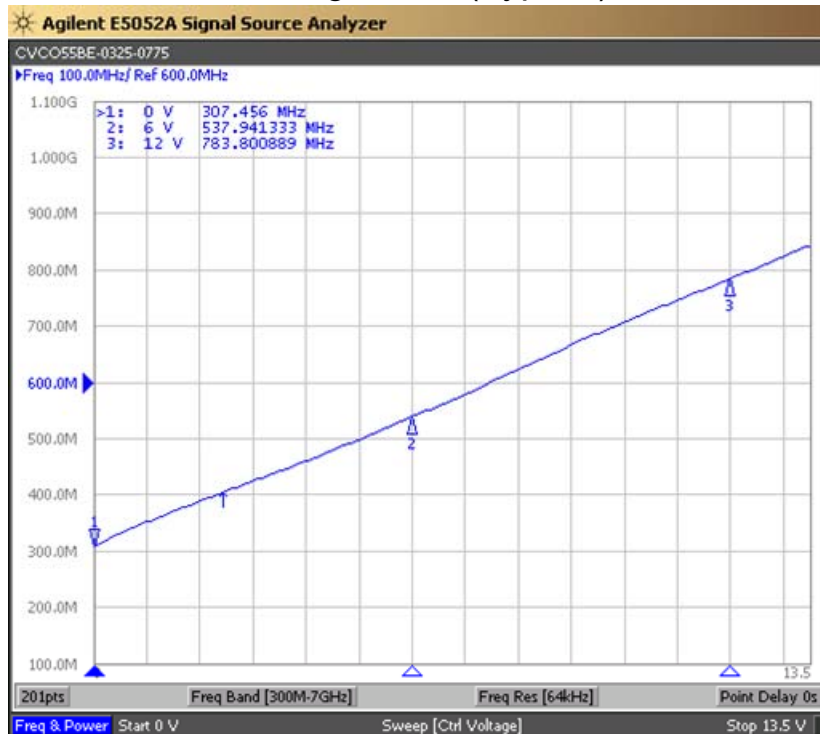

Tuning Curve (Typical)

Product Control:

Crystek Part Number:	CRBV55BE-0325-0775	Release Date:	20-Dec-2019
Revision Level:	F	Responsible:	C. Vales

Crystek Corporation reserves the right to make changes to its products and/or information contained herein without notice. No liability is assumed as a result of its use or application.