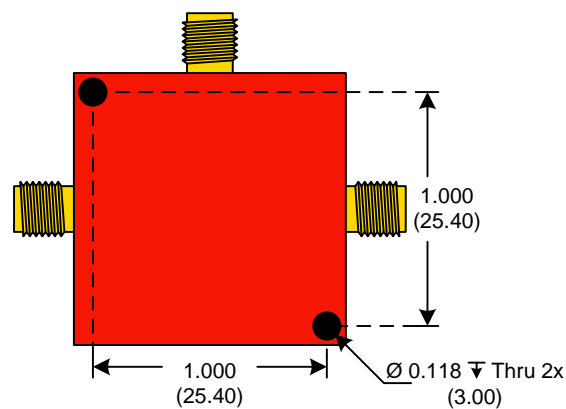

PERFORMANCE SPECIFICATION	MIN	TYP	MAX	UNITS
Lower Frequency:			1000	MHz
Upper Frequency:	2000			MHz
Tuning Voltage:	1.0		20.0	VDC
Supply Voltage:	9.75	10.0	10.25	VDC
Output Power:	+6.0	+9.0	+12.0	dBm
Supply Current:		15	25	mA
Harmonic Suppression (2 <sup>nd</sup> Harmonic)		-10	-5	dBc
Pushing:		2.5	5.0	MHz/V
Pulling, all Phases:		7.5	15.0	MHz pk-pk
Tuning Sensitivity:		53		MHz/V
Phase Noise @ 10kHz offset:		-95		dBc/Hz
Phase Noise @ 100kHz offset:		-115		dBc/Hz
Load Impedance:		50		$\Omega$
Input Capacitance:			33	pF
Operating Temperature Range:	-40		+85	$^{\circ}\text{C}$
Storage Temperature Range:	-45		+90	$^{\circ}\text{C}$

FRONT

BACK

SIDE

● Unless otherwise specified, Dimensions are in:  $\frac{\text{IN}}{(\text{mm})}$

**Product Control:**

Crystek Part Number:	CRBV55BE-1000-2000	Release Date:	29-Feb-2016
Revision Level:	G	Responsible:	C. Vales