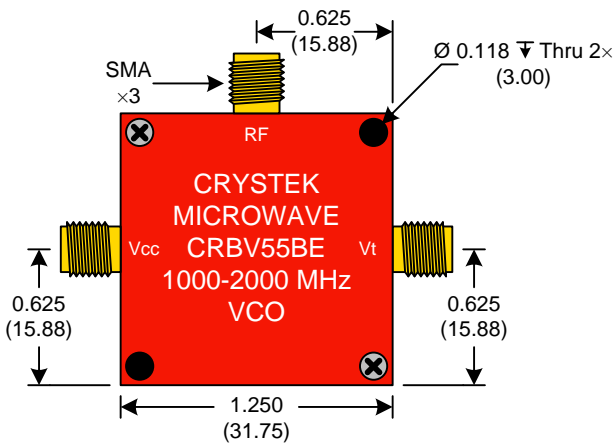

PERFORMANCE SPECIFICATION	MIN	TYP	MAX	UNITS
Lower Frequency:			1000	MHz
Upper Frequency:	2000			MHz
Tuning Voltage:	1.0		20.0	VDC
Supply Voltage:	9.75	10.0	10.25	VDC
Output Power:	+6.0	+9.0	+12.0	dBm
Supply Current:		15	25	mA
Harmonic Suppression (2 <sup>nd</sup> Harmonic)		-10	-5	dBc
Pushing:		2.5	5.0	MHz/V
Pulling, all Phases:		7.5	15.0	MHz pk-pk
Tuning Sensitivity:		53		MHz/V
Phase Noise @ 10kHz offset:		-95		dBc/Hz
Phase Noise @ 100kHz offset:		-115		dBc/Hz
Load Impedance:		50		$\Omega$
Input Capacitance:			33	pF
Operating Temperature Range:	-40		+85	$^{\circ}\text{C}$
Storage Temperature Range:	-45		+90	$^{\circ}\text{C}$

FRONT

BACK

SIDE

● Unless otherwise specified, Dimensions are in:  $\frac{\text{IN}}{(\text{mm})}$

**Product Control:**

Crystek Part Number:	CRBV55BE-1000-2000	Release Date:	29-Feb-2016
Revision Level:	G	Responsible:	C. Vales

Phase Noise (1 Hz BW, Typical)

Tuning Curve (Typical)

**Product Control:**

Crystek Part Number:	CRBV55BE-1000-2000	Release Date:	29-Feb-2016
Revision Level:	G	Responsible:	C. Vales

Specification is subject to change without notice