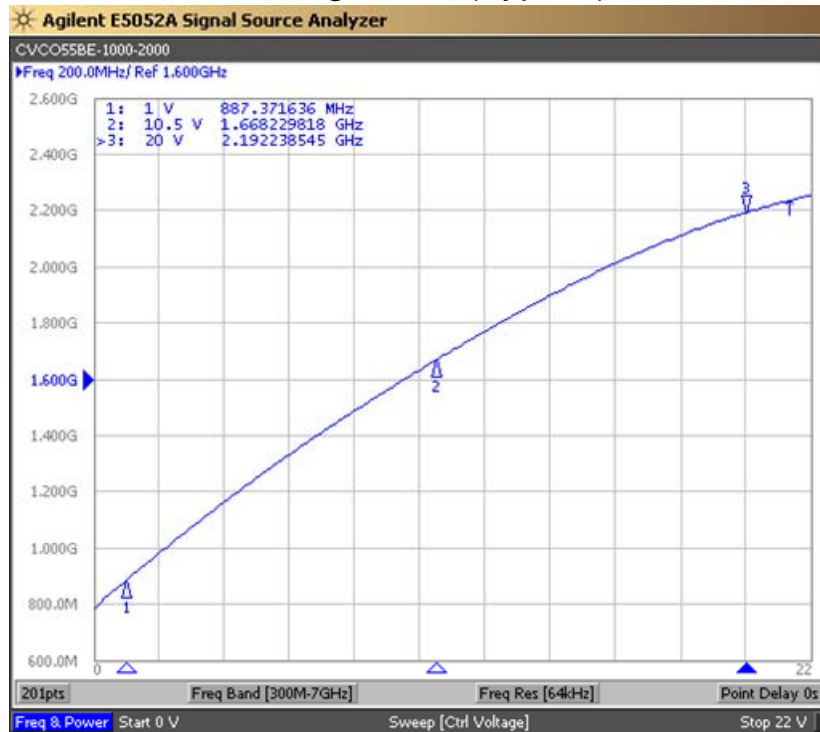

Tuning Curve (Typical)

Product Control:

Crystek Part Number:	CRBV55BE-1000-2000	Release Date:	29-Feb-2016
Revision Level:	G	Responsible:	C. Vales

Specification is subject to change without notice