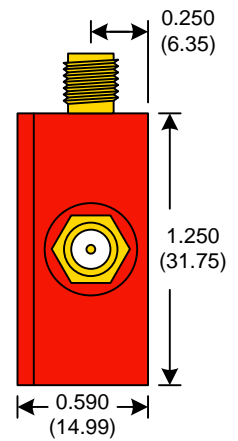

PERFORMANCE SPECIFICATION	MIN	TYP	MAX	UNITS
Lower Frequency:			1000	MHz
Upper Frequency:	2000			MHz
Tuning Voltage:	1.0		20.0	VDC
Supply Voltage:	9.75	10.0	10.25	VDC
Output Power:	+6.0	+9.0	+12.0	dBm
Supply Current:		15	25	mA
Harmonic Suppression (2 <sup>nd</sup> Harmonic)		-10	-5	dBc
Pushing:		2.5	5.0	MHz/V
Pulling, all Phases:		7.5	15.0	MHz pk-pk
Tuning Sensitivity:		53		MHz/V
Phase Noise @ 10kHz offset:		-95		dBc/Hz
Phase Noise @ 100kHz offset:		-115		dBc/Hz
Load Impedance:		50		$\Omega$
Input Capacitance:			33	pF
Operating Temperature Range:	-40		+85	$^{\circ}\text{C}$
Storage Temperature Range:	-45		+90	$^{\circ}\text{C}$

FRONT

BACK

SIDE

● Unless otherwise specified, Dimensions are in:  $\frac{\text{IN}}{(\text{mm})}$

**Product Control:**

Crystek Part Number:	CRBV55BE-1000-2000	Release Date:	29-Feb-2016
Revision Level:	G	Responsible:	C. Vales