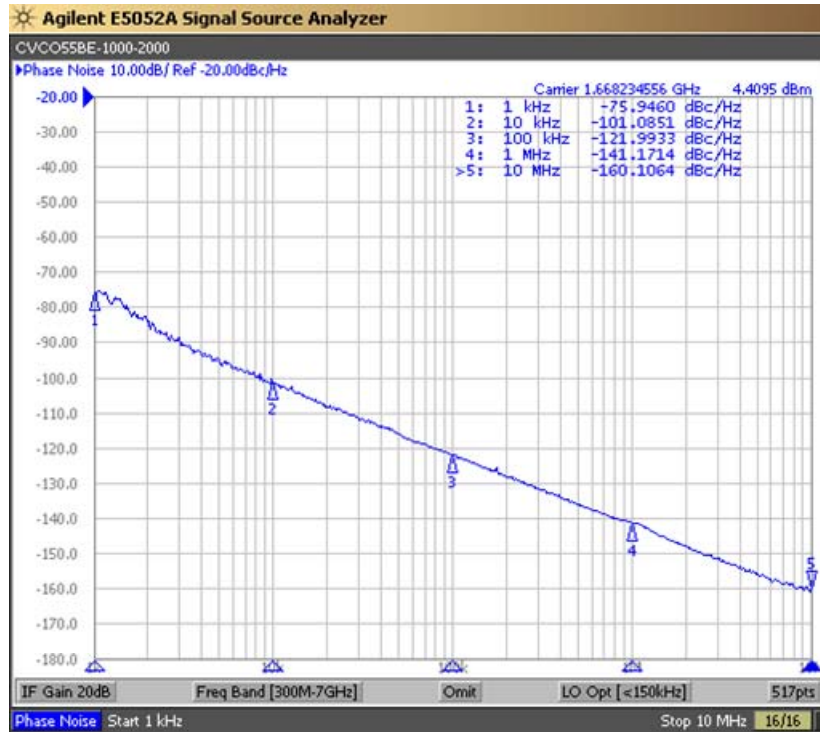

PERFORMANCE SPECIFICATION	MIN	TYP	MAX	UNITS
Lower Frequency:			1000	MHz
Upper Frequency:	2000			MHz
Tuning Voltage:	1.0		20.0	VDC
Supply Voltage:	9.75	10.0	10.25	VDC
Output Power:	+6.0	+9.0	+12.0	dBm
Supply Current:		15	25	mA
Harmonic Suppression (2 <sup>nd</sup> Harmonic)		-10	-5	dBc
Pushing:		2.5	5.0	MHz/V
Pulling, all Phases:		7.5	15.0	MHz pk-pk
Tuning Sensitivity:		53		MHz/V
Phase Noise @ 10kHz offset:		-95		dBc/Hz
Phase Noise @ 100kHz offset:		-115		dBc/Hz
Load Impedance:		50		$\Omega$
Input Capacitance:			33	pF
Operating Temperature Range:	-40		+85	$^{\circ}\text{C}$
Storage Temperature Range:	-45		+90	$^{\circ}\text{C}$

FRONT

BACK

SIDE

● Unless otherwise specified, Dimensions are in:  $\frac{\text{IN}}{(\text{mm})}$

**Product Control:**

Crystek Part Number:	CRBV55BE-1000-2000	Release Date:	29-Feb-2016
Revision Level:	G	Responsible:	C. Vales

Phase Noise (1 Hz BW, Typical)

Tuning Curve (Typical)

**Product Control:**

Crystek Part Number:	CRBV55BE-1000-2000	Release Date:	29-Feb-2016
Revision Level:	G	Responsible:	C. Vales

Specification is subject to change without notice