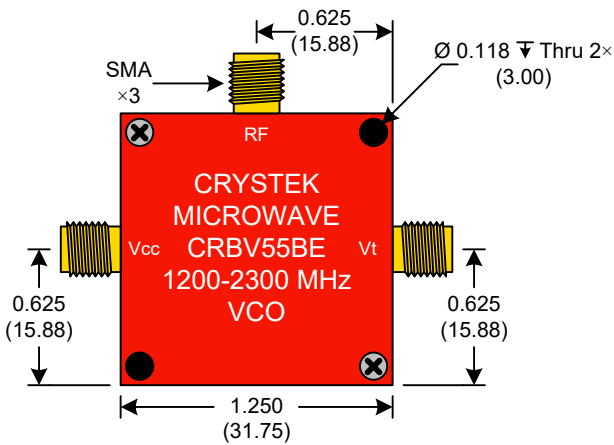

PERFORMANCE SPECIFICATION	MIN	TYP	MAX	UNITS
Lower Frequency:			1200	MHz
Upper Frequency:	2300			MHz
Tuning Voltage:	0.5		20.0	VDC
Supply Voltage:	4.75	5.0	5.25	VDC
Output Power:	0	+4.0	+8.0	dBm
Supply Current:			25	mA
Harmonic Suppression (2 nd Harmonic)		-10		dBc
Pushing:			5.0	MHz/V
Pulling, all Phases:			15.0	MHz pk-pk
Tuning Sensitivity:		58		MHz/V
Phase Noise @ 10kHz offset:		-100		dBc/Hz
Phase Noise @ 100kHz offset:		-122		dBc/Hz
Load Impedance:		50		Ω
Input Capacitance:			47	pF
Operating Temperature Range:	-40		+85	$^{\circ}$ C
Storage Temperature Range:	-45		+90	$^{\circ}$ C

FRONT

BACK

SIDE

● Unless otherwise specified, Dimensions are in: $\frac{IN}{(mm)}$

Product Control:

Crystek Part Number:	CRBV55BE-1200-2300	Release Date:	05-May-2020
Revision Level:	G	Responsible:	C. Vales

Phase Noise (1 Hz BW, Typical)

Tuning Curve (Typical)

Product Control:

Crystek Part Number:	CRBV55BE-1200-2300	Release Date:	05-May-2020
Revision Level:	G	Responsible:	C. Vales

Crystek Corporation reserves the right to make changes to its products and/or information contained herein without notice. No liability is assumed as a result of its use or application.