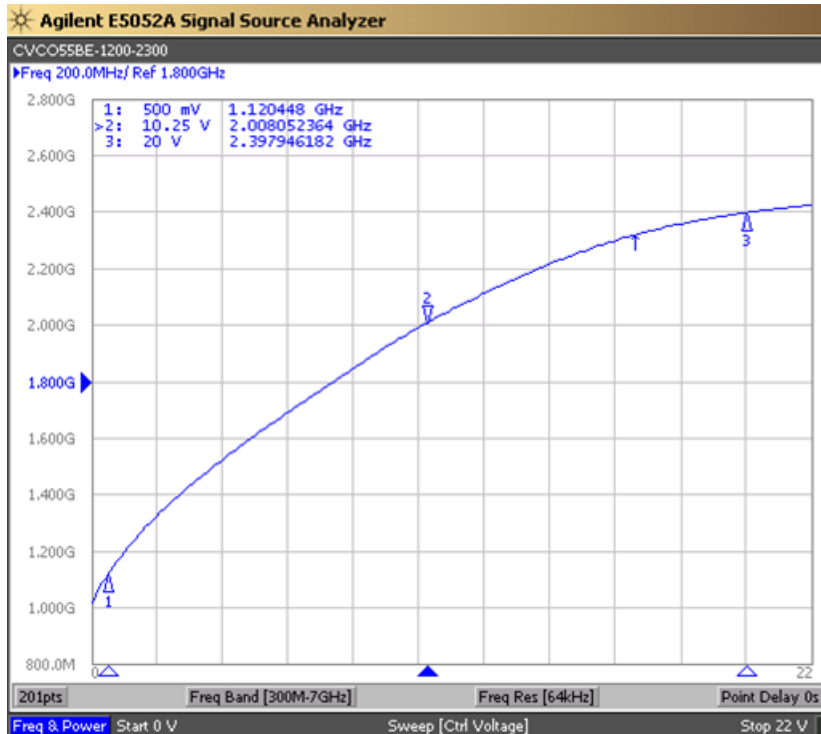

PERFORMANCE SPECIFICATION	MIN	TYP	MAX	UNITS
Lower Frequency:			1200	MHz
Upper Frequency:	2300			MHz
Tuning Voltage:	0.5		20.0	VDC
Supply Voltage:	4.75	5.0	5.25	VDC
Output Power:	0	+4.0	+8.0	dBm
Supply Current:			25	mA
Harmonic Suppression (2 nd Harmonic)		-10		dBc
Pushing:			5.0	MHz/V
Pulling, all Phases:			15.0	MHz pk-pk
Tuning Sensitivity:		58		MHz/V
Phase Noise @ 10kHz offset:		-100		dBc/Hz
Phase Noise @ 100kHz offset:		-122		dBc/Hz
Load Impedance:		50		Ω
Input Capacitance:			47	pF
Operating Temperature Range:	-40		+85	$^{\circ}$ C
Storage Temperature Range:	-45		+90	$^{\circ}$ C

FRONT

BACK

SIDE

● Unless otherwise specified, Dimensions are in: $\frac{IN}{(mm)}$

Product Control:

Crystek Part Number:	CRBV55BE-1200-2300	Release Date:	05-May-2020
Revision Level:	G	Responsible:	C. Vales

Phase Noise (1 Hz BW, Typical)

Tuning Curve (Typical)

Product Control:

Crystek Part Number:	CRBV55BE-1200-2300	Release Date:	05-May-2020
Revision Level:	G	Responsible:	C. Vales

Crystek Corporation reserves the right to make changes to its products and/or information contained herein without notice. No liability is assumed as a result of its use or application.