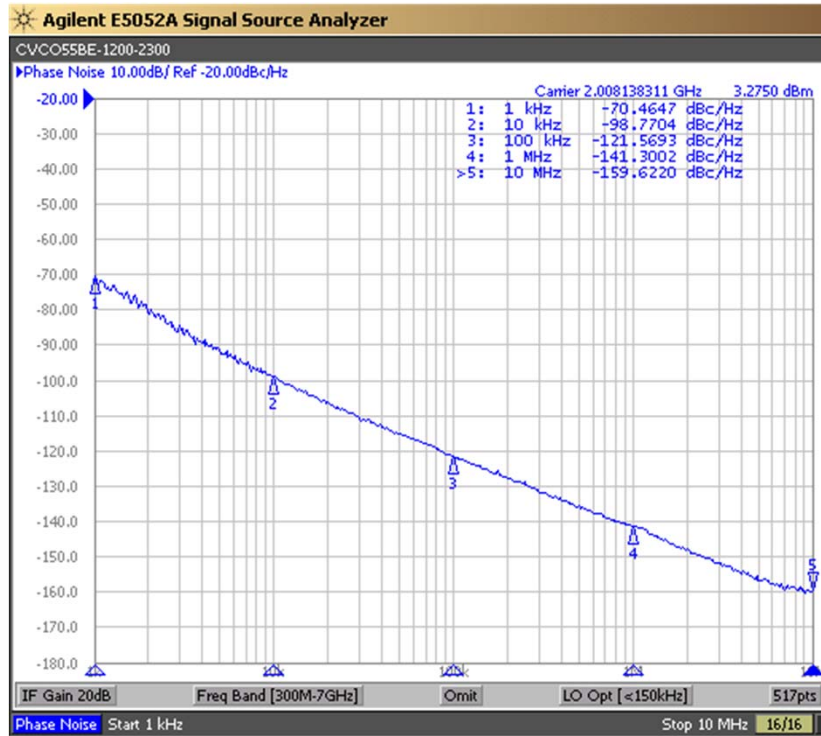

PERFORMANCE SPECIFICATION	MIN	TYP	MAX	UNITS
Lower Frequency:			1200	MHz
Upper Frequency:	2300			MHz
Tuning Voltage:	0.5		20.0	VDC
Supply Voltage:	4.75	5.0	5.25	VDC
Output Power:	0	+4.0	+8.0	dBm
Supply Current:			25	mA
Harmonic Suppression (2 nd Harmonic)		-10		dBc
Pushing:			5.0	MHz/V
Pulling, all Phases:			15.0	MHz pk-pk
Tuning Sensitivity:		58		MHz/V
Phase Noise @ 10kHz offset:		-100		dBc/Hz
Phase Noise @ 100kHz offset:		-122		dBc/Hz
Load Impedance:		50		Ω
Input Capacitance:			47	pF
Operating Temperature Range:	-40		+85	$^{\circ}$ C
Storage Temperature Range:	-45		+90	$^{\circ}$ C

FRONT

BACK

SIDE

● Unless otherwise specified, Dimensions are in: $\frac{IN}{(mm)}$

Product Control:

Crystek Part Number:	CRBV55BE-1200-2300	Release Date:	05-May-2020
Revision Level:	G	Responsible:	C. Vales

Phase Noise (1 Hz BW, Typical)

Tuning Curve (Typical)

Product Control:

Crystek Part Number:	CRBV55BE-1200-2300	Release Date:	05-May-2020
Revision Level:	G	Responsible:	C. Vales

Crystek Corporation reserves the right to make changes to its products and/or information contained herein without notice. No liability is assumed as a result of its use or application.