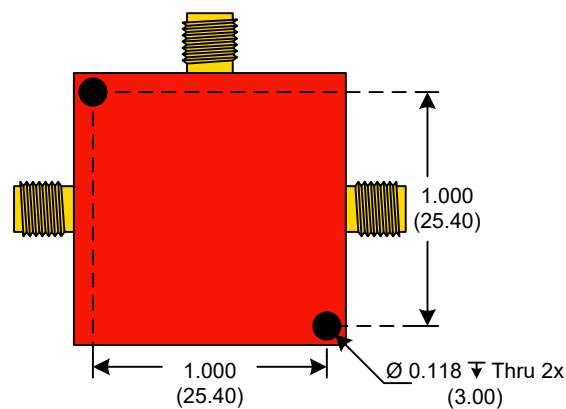

PERFORMANCE SPECIFICATION	MIN	TYP	MAX	UNITS
Lower Frequency:			1200	MHz
Upper Frequency:	2300			MHz
Tuning Voltage:	0.5		20.0	VDC
Supply Voltage:	4.75	5.0	5.25	VDC
Output Power:	0	+4.0	+8.0	dBm
Supply Current:			25	mA
Harmonic Suppression (2 nd Harmonic)		-10		dBc
Pushing:			5.0	MHz/V
Pulling, all Phases:			15.0	MHz pk-pk
Tuning Sensitivity:		58		MHz/V
Phase Noise @ 10kHz offset:		-100		dBc/Hz
Phase Noise @ 100kHz offset:		-122		dBc/Hz
Load Impedance:		50		Ω
Input Capacitance:			47	pF
Operating Temperature Range:	-40		+85	$^{\circ}$ C
Storage Temperature Range:	-45		+90	$^{\circ}$ C

FRONT

BACK

SIDE

● Unless otherwise specified, Dimensions are in: $\frac{IN}{(mm)}$

Product Control:

Crystek Part Number:	CRBV55BE-1200-2300	Release Date:	05-May-2020
Revision Level:	G	Responsible:	C. Vales