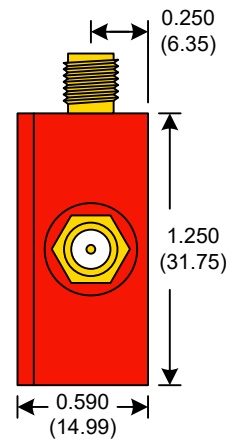

PERFORMANCE SPECIFICATION	MIN	TYP	MAX	UNITS
Lower Frequency:			1200	MHz
Upper Frequency:	2300			MHz
Tuning Voltage:	0.5		20.0	VDC
Supply Voltage:	4.75	5.0	5.25	VDC
Output Power:	0	+4.0	+8.0	dBm
Supply Current:			25	mA
Harmonic Suppression (2 nd Harmonic)		-10		dBc
Pushing:			5.0	MHz/V
Pulling, all Phases:			15.0	MHz pk-pk
Tuning Sensitivity:		58		MHz/V
Phase Noise @ 10kHz offset:		-100		dBc/Hz
Phase Noise @ 100kHz offset:		-122		dBc/Hz
Load Impedance:		50		Ω
Input Capacitance:			47	pF
Operating Temperature Range:	-40		+85	$^{\circ}$ C
Storage Temperature Range:	-45		+90	$^{\circ}$ C

FRONT

BACK

SIDE

● Unless otherwise specified, Dimensions are in: $\frac{IN}{(mm)}$

Product Control:

Crystek Part Number:	CRBV55BE-1200-2300	Release Date:	05-May-2020
Revision Level:	G	Responsible:	C. Vales