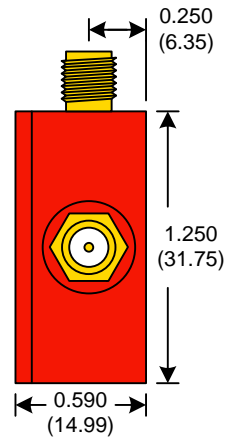

PERFORMANCE SPECIFICATION	MIN	TYP	MAX	UNITS
Lower Frequency:			1930	MHz
Upper Frequency:	1990			MHz
Tuning Voltage:	0.5		4.5	VDC
Supply Voltage:	4.75	5.0	5.25	VDC
Output Power:	0	+2.5	+5.0	dBm
Supply Current:		15	20	mA
Harmonic Suppression (2 <sup>nd</sup> Harmonic)		-10		dBc
Pushing:		1.0	2.0	MHz/V
Pulling, all Phases:		11.0	13.0	MHz pk-pk
Tuning Sensitivity:		25		MHz/V
Phase Noise @ 10kHz offset:		-105	-101	dBc/Hz
Phase Noise @ 100kHz offset:		-122	-118	dBc/Hz
Load Impedance:		50		$\Omega$
Input Capacitance:			33	pF
Operating Temperature Range:	-40		+70	$^{\circ}\text{C}$
Storage Temperature Range:	-45		+90	$^{\circ}\text{C}$

FRONT

BACK

SIDE

● Unless otherwise specified, Dimensions are in:  $\frac{\text{IN}}{(\text{mm})}$

**Product Control:**

Crystek Part Number:	CRBV55BE-1930-1990	Release Date:	02-Feb-2015
Revision Level:	D	Responsible:	C. Vales

Phase Noise (1 Hz BW, Typical)

Tuning Curve (Typical)

**Product Control:**

Crystek Part Number:	CRBV55BE-1930-1990	Release Date:	02-Feb-2015
Revision Level:	D	Responsible:	C. Vales

Specification is subject to change without notice