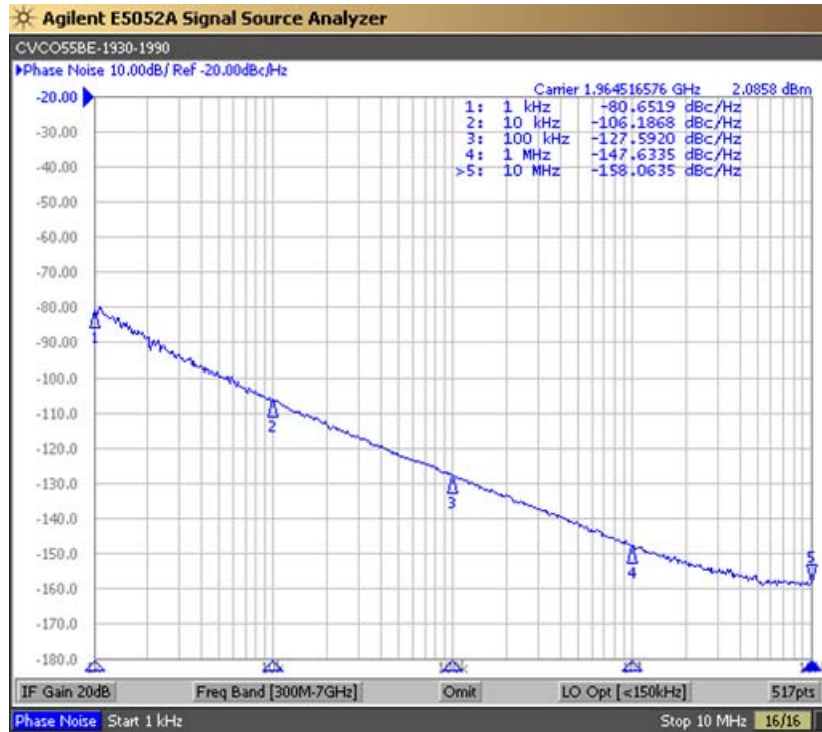

PERFORMANCE SPECIFICATION	MIN	TYP	MAX	UNITS
Lower Frequency:			1930	MHz
Upper Frequency:	1990			MHz
Tuning Voltage:	0.5		4.5	VDC
Supply Voltage:	4.75	5.0	5.25	VDC
Output Power:	0	+2.5	+5.0	dBm
Supply Current:		15	20	mA
Harmonic Suppression (2 <sup>nd</sup> Harmonic)		-10		dBc
Pushing:		1.0	2.0	MHz/V
Pulling, all Phases:		11.0	13.0	MHz pk-pk
Tuning Sensitivity:		25		MHz/V
Phase Noise @ 10kHz offset:		-105	-101	dBc/Hz
Phase Noise @ 100kHz offset:		-122	-118	dBc/Hz
Load Impedance:		50		$\Omega$
Input Capacitance:			33	pF
Operating Temperature Range:	-40		+70	$^{\circ}\text{C}$
Storage Temperature Range:	-45		+90	$^{\circ}\text{C}$

FRONT

BACK

SIDE

● Unless otherwise specified, Dimensions are in:  $\frac{\text{IN}}{(\text{mm})}$

**Product Control:**

Crystek Part Number:	CRBV55BE-1930-1990	Release Date:	02-Feb-2015
Revision Level:	D	Responsible:	C. Vales

Phase Noise (1 Hz BW, Typical)

Tuning Curve (Typical)

**Product Control:**

Crystek Part Number:	CRBV55BE-1930-1990	Release Date:	02-Feb-2015
Revision Level:	D	Responsible:	C. Vales

Specification is subject to change without notice