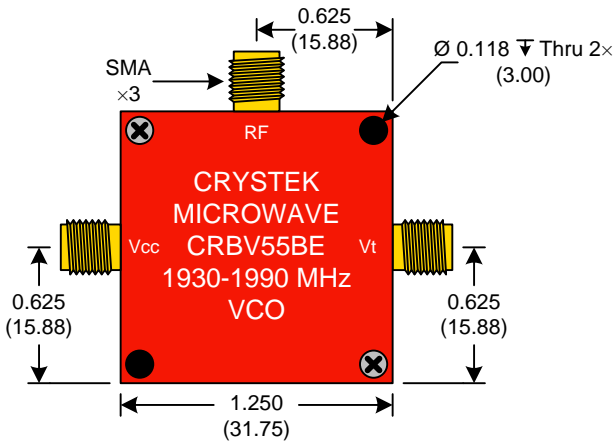

PERFORMANCE SPECIFICATION	MIN	TYP	MAX	UNITS
Lower Frequency:			1930	MHz
Upper Frequency:	1990			MHz
Tuning Voltage:	0.5		4.5	VDC
Supply Voltage:	4.75	5.0	5.25	VDC
Output Power:	0	+2.5	+5.0	dBm
Supply Current:		15	20	mA
Harmonic Suppression (2 <sup>nd</sup> Harmonic)		-10		dBc
Pushing:		1.0	2.0	MHz/V
Pulling, all Phases:		11.0	13.0	MHz pk-pk
Tuning Sensitivity:		25		MHz/V
Phase Noise @ 10kHz offset:		-105	-101	dBc/Hz
Phase Noise @ 100kHz offset:		-122	-118	dBc/Hz
Load Impedance:		50		$\Omega$
Input Capacitance:			33	pF
Operating Temperature Range:	-40		+70	$^{\circ}\text{C}$
Storage Temperature Range:	-45		+90	$^{\circ}\text{C}$

FRONT

BACK

SIDE

● Unless otherwise specified, Dimensions are in:  $\frac{\text{IN}}{(\text{mm})}$

**Product Control:**

Crystek Part Number:	CRBV55BE-1930-1990	Release Date:	02-Feb-2015
Revision Level:	D	Responsible:	C. Vales

Phase Noise (1 Hz BW, Typical)

Tuning Curve (Typical)

**Product Control:**

Crystek Part Number:	CRBV55BE-1930-1990	Release Date:	02-Feb-2015
Revision Level:	D	Responsible:	C. Vales

Specification is subject to change without notice