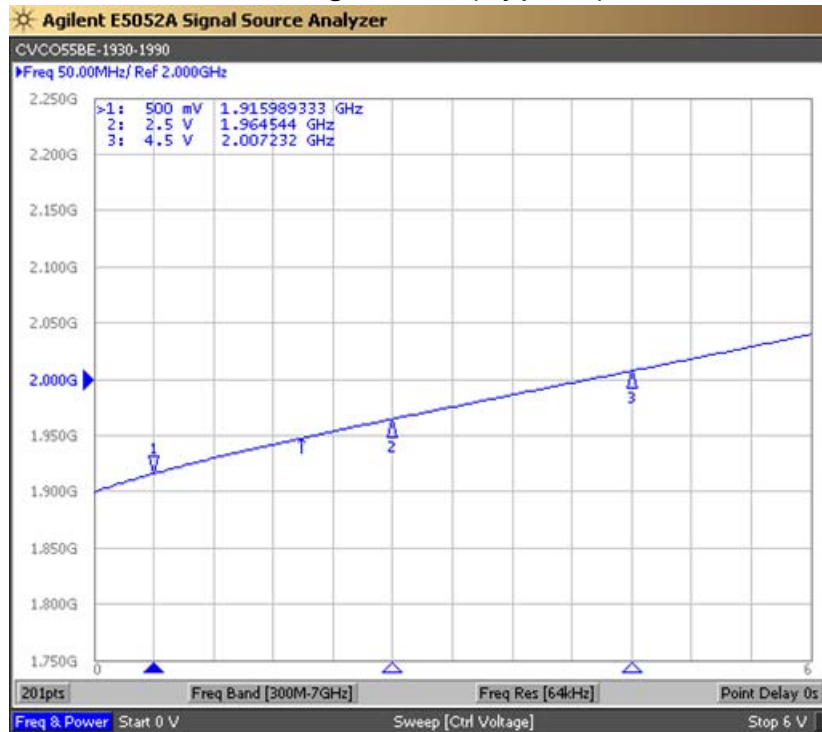

PERFORMANCE SPECIFICATION	MIN	TYP	MAX	UNITS
Lower Frequency:			1930	MHz
Upper Frequency:	1990			MHz
Tuning Voltage:	0.5		4.5	VDC
Supply Voltage:	4.75	5.0	5.25	VDC
Output Power:	0	+2.5	+5.0	dBm
Supply Current:		15	20	mA
Harmonic Suppression (2 <sup>nd</sup> Harmonic)		-10		dBc
Pushing:		1.0	2.0	MHz/V
Pulling, all Phases:		11.0	13.0	MHz pk-pk
Tuning Sensitivity:		25		MHz/V
Phase Noise @ 10kHz offset:		-105	-101	dBc/Hz
Phase Noise @ 100kHz offset:		-122	-118	dBc/Hz
Load Impedance:		50		$\Omega$
Input Capacitance:			33	pF
Operating Temperature Range:	-40		+70	$^{\circ}\text{C}$
Storage Temperature Range:	-45		+90	$^{\circ}\text{C}$

FRONT

BACK

SIDE

● Unless otherwise specified, Dimensions are in:  $\frac{\text{IN}}{(\text{mm})}$

**Product Control:**

Crystek Part Number:	CRBV55BE-1930-1990	Release Date:	02-Feb-2015
Revision Level:	D	Responsible:	C. Vales

Phase Noise (1 Hz BW, Typical)

Tuning Curve (Typical)

**Product Control:**

Crystek Part Number:	CRBV55BE-1930-1990	Release Date:	02-Feb-2015
Revision Level:	D	Responsible:	C. Vales

Specification is subject to change without notice