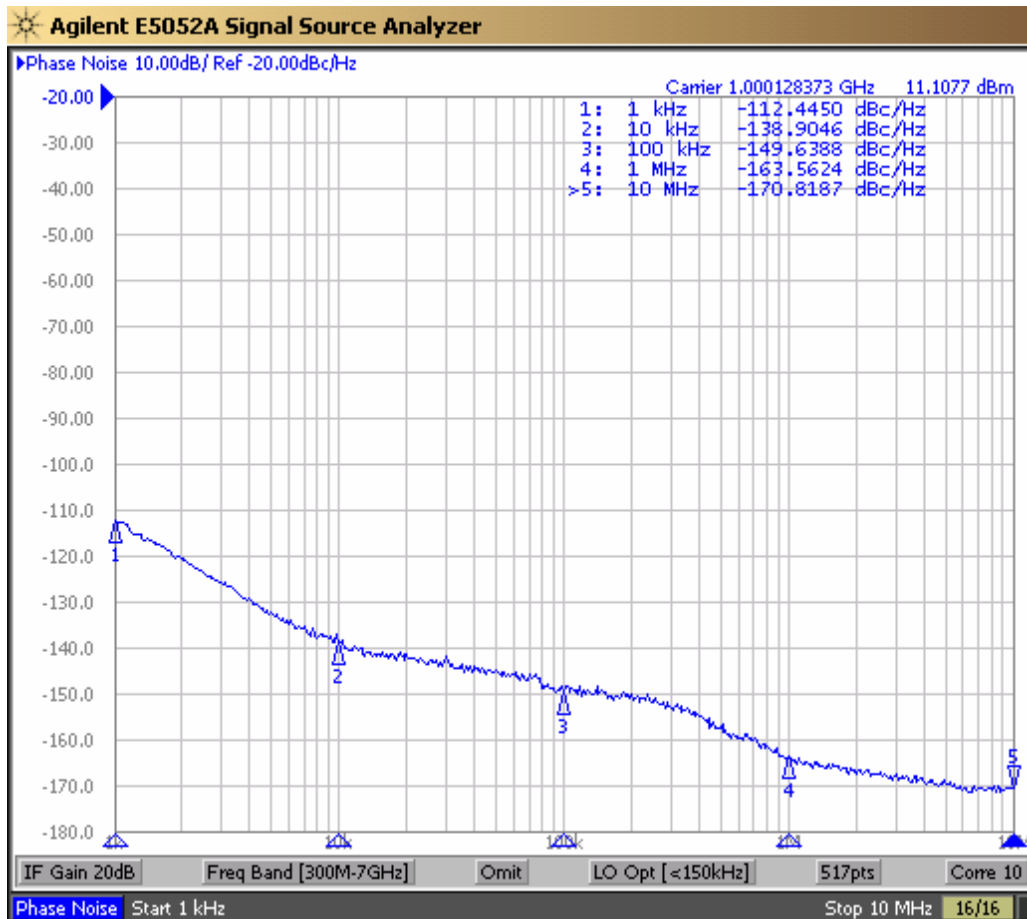

PERFORMANCE SPECIFICATION	MIN	TYP	MAX	UNITS
Lower Frequency:			1000	MHz
Upper Frequency:	1000			MHz
Tuning Voltage:	0		5.0	VDC
Supply Voltage:	4.75	5.0	5.25	VDC
Output Power:	+11.0	+13.5	+16.0	dBm
Supply Current:		35		mA
Harmonic Suppression (2 <sup>nd</sup> Harmonic)		-10	-5	dBc
Pushing:		5.0	10.0	MHz/V
Pulling, all Phases:		7.0	10.0	MHz pk-pk
Tuning Sensitivity:		120		kHz/V
Phase Noise @ 10kHz offset:		-135	-131	dBc/Hz
Phase Noise @ 100kHz offset:		-149	-146	dBc/Hz
Phase Noise @ 1MHz offset:		-163	-160	dBc/Hz
Phase Noise @ 10MHz offset:		-170	-167	dBc/Hz
Load Impedance:		50		$\Omega$
Input Capacitance:			22	pF
Operating Temperature Range:	-20		+70	$^{\circ}\text{C}$
Storage Temperature Range:	-45		+90	$^{\circ}\text{C}$

● Unless otherwise specified, Dimensions are in:  $\frac{\text{IN}}{(\text{mm})}$

**Product Control:**

Crystek Part Number:	CRBV55CX-1000-1000	Release Date:	30-Sep-2013
Revision Level:	G	Responsible:	C. Vales

Phase Noise (1 Hz BW, Typical)

**Product Control:**

Crystek Part Number:	CRBV55CX-1000-1000	Release Date:	30-Sep-2013
Revision Level:	G	Responsible:	C. Vales

Specification is subject to change without notice