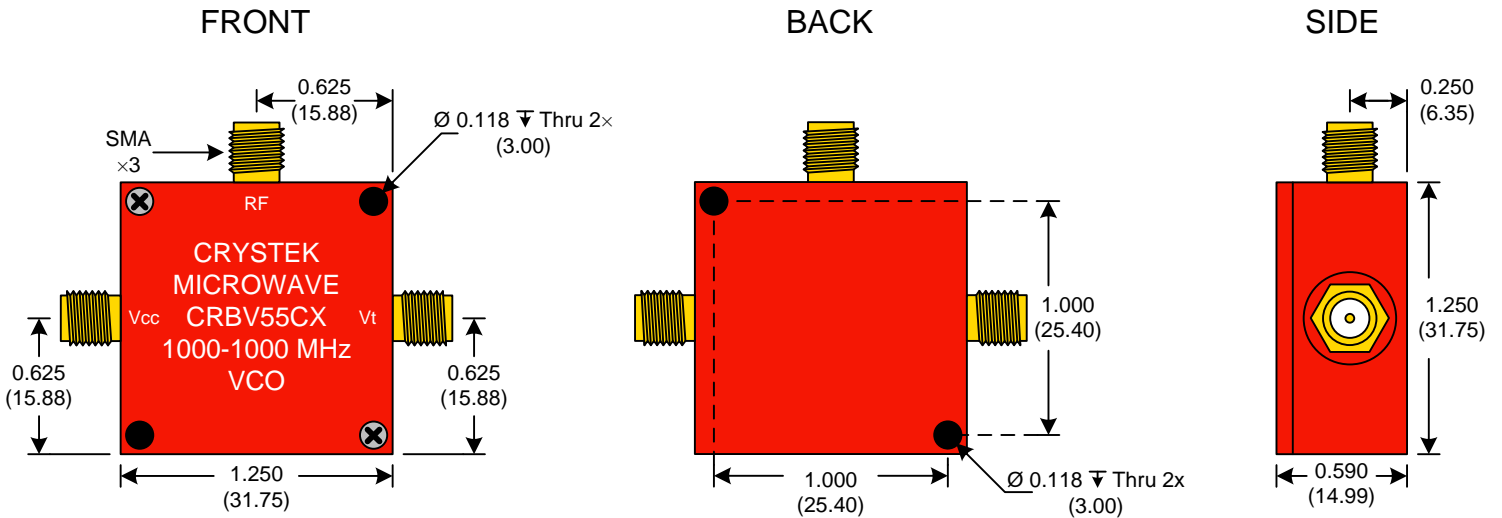

PERFORMANCE SPECIFICATION	MIN	TYP	MAX	UNITS
Lower Frequency:			1000	MHz
Upper Frequency:	1000			MHz
Tuning Voltage:	0		5.0	VDC
Supply Voltage:	4.75	5.0	5.25	VDC
Output Power:	+11.0	+13.5	+16.0	dBm
Supply Current:		35		mA
Harmonic Suppression (2 <sup>nd</sup> Harmonic)		-10	-5	dBc
Pushing:		5.0	10.0	MHz/V
Pulling, all Phases:		7.0	10.0	MHz pk-pk
Tuning Sensitivity:		120		kHz/V
Phase Noise @ 10kHz offset:		-135	-131	dBc/Hz
Phase Noise @ 100kHz offset:		-149	-146	dBc/Hz
Phase Noise @ 1MHz offset:		-163	-160	dBc/Hz
Phase Noise @ 10MHz offset:		-170	-167	dBc/Hz
Load Impedance:		50		$\Omega$
Input Capacitance:			22	pF
Operating Temperature Range:	-20		+70	$^{\circ}\text{C}$
Storage Temperature Range:	-45		+90	$^{\circ}\text{C}$

● Unless otherwise specified, Dimensions are in:  $\frac{\text{IN}}{(\text{mm})}$

**Product Control:**

Crystek Part Number:	CRBV55CX-1000-1000	Release Date:	30-Sep-2013
Revision Level:	G	Responsible:	C. Vales