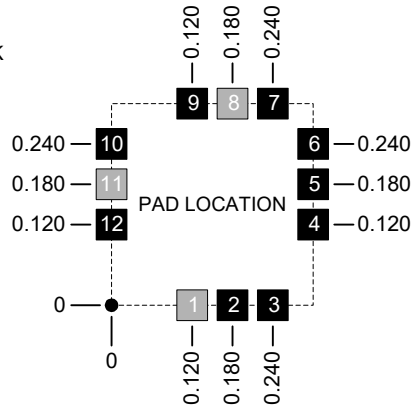

PERFORMANCE SPECIFICATION	MIN	TYP	MAX	UNITS
Lower Frequency:			750	MHz
Upper Frequency:	770			MHz
Tuning Voltage:	0.5		2.5	VDC
Supply Voltage:	2.565	2.7	2.835	VDC
Output Power:	+3.0	+5.0	+7.0	dBm
Supply Current:			11	mA
Harmonic Suppression (2 nd Harmonic):		-20	-15	dBc
Pushing:		1.0		MHz/V
Pulling, all Phases:		3.0		MHz pk-pk
Tuning Sensitivity:		30		MHz/V
Phase Noise @ 10kHz offset:		-100		dBc/Hz
Phase Noise @ 100kHz offset:		-121		dBc/Hz
Load Impedance:		50		Ω
Input Capacitance:			35	pF
Operating Temperature Range:	-40		+85	$^{\circ}$ C
Storage Temperature Range:	-45		+90	$^{\circ}$ C

Phase Noise (1 Hz BW, Typical)

Tuning Curve (Typical)

Product Control:

Crystek Part Number:	CVCO33CL-0750-0770	Release Date:	03-Aug-2018
Revision Level:	E	Responsible:	C. Vales

Pad	Connection
1	Vt
8	RF-OUTPUT
11	Vcc
Others	GROUND

- Unless otherwise specified, Dimensions are in: IN (mm)
- Pad Location Dimensions are in: Inches

TAPE AND REEL

Drawing not to scale

Product Control:			
Crystek Part Number:	CVCO33CL-0750-0770	Release Date:	03-Aug-2018
Revision Level:	E	Responsible:	C. Vales