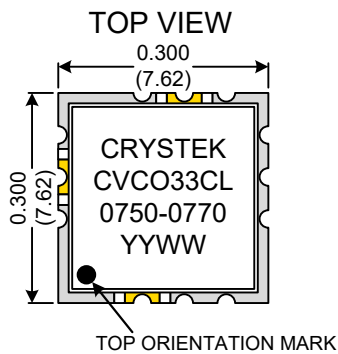

PERFORMANCE SPECIFICATION	MIN	TYP	MAX	UNITS
Lower Frequency:			750	MHz
Upper Frequency:	770			MHz
Tuning Voltage:	0.5		2.5	VDC
Supply Voltage:	2.565	2.7	2.835	VDC
Output Power:	+3.0	+5.0	+7.0	dBm
Supply Current:			11	mA
Harmonic Suppression (2 nd Harmonic):		-20	-15	dBc
Pushing:		1.0		MHz/V
Pulling, all Phases:		3.0		MHz pk-pk
Tuning Sensitivity:		30		MHz/V
Phase Noise @ 10kHz offset:		-100		dBc/Hz
Phase Noise @ 100kHz offset:		-121		dBc/Hz
Load Impedance:		50		Ω
Input Capacitance:			35	pF
Operating Temperature Range:	-40		+85	$^{\circ}$ C
Storage Temperature Range:	-45		+90	$^{\circ}$ C

Phase Noise (1 Hz BW, Typical)

Tuning Curve (Typical)

Product Control:

Crystek Part Number:	CVCO33CL-0750-0770	Release Date:	03-Aug-2018
Revision Level:	E	Responsible:	C. Vales

Pad	Connection
1	Vt
8	RF-OUTPUT
11	Vcc
Others	GROUND

- Unless otherwise specified, Dimensions are in: IN (mm)
- Pad Location Dimensions are in: Inches

TAPE AND REEL

Drawing not to scale

Product Control:			
Crystek Part Number:	CVCO33CL-0750-0770	Release Date:	03-Aug-2018
Revision Level:	E	Responsible:	C. Vales