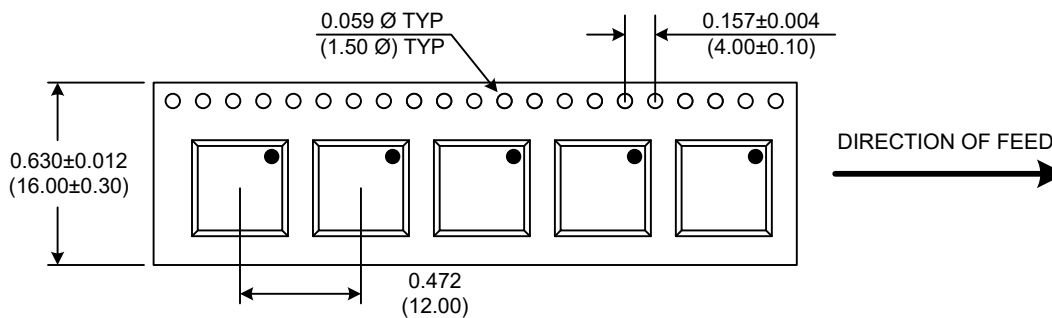

Phase Noise (1 Hz BW, Typical)

Tuning Curve (Typical)

Product Control:

Crystek Part Number:	CVCO33CL-0750-0770	Release Date:	03-Aug-2018
Revision Level:	E	Responsible:	C. Vales

Pad	Connection
1	Vt
8	RF-OUTPUT
11	Vcc
Others	GROUND

- Unless otherwise specified, Dimensions are in: IN (mm)
- Pad Location Dimensions are in: Inches

TAPE AND REEL

Drawing not to scale

Product Control:			
Crystek Part Number:	CVCO33CL-0750-0770	Release Date:	03-Aug-2018
Revision Level:	E	Responsible:	C. Vales