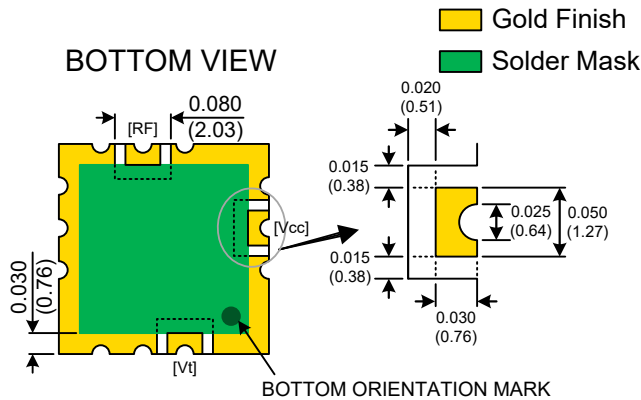

PERFORMANCE SPECIFICATION	MIN	TYP	MAX	UNITS
Lower Frequency:			750	MHz
Upper Frequency:	770			MHz
Tuning Voltage:	0.5		2.5	VDC
Supply Voltage:	2.565	2.7	2.835	VDC
Output Power:	+3.0	+5.0	+7.0	dBm
Supply Current:			11	mA
Harmonic Suppression (2 nd Harmonic):		-20	-15	dBc
Pushing:		1.0		MHz/V
Pulling, all Phases:		3.0		MHz pk-pk
Tuning Sensitivity:		30		MHz/V
Phase Noise @ 10kHz offset:		-100		dBc/Hz
Phase Noise @ 100kHz offset:		-121		dBc/Hz
Load Impedance:		50		Ω
Input Capacitance:			35	pF
Operating Temperature Range:	-40		+85	$^{\circ}$ C
Storage Temperature Range:	-45		+90	$^{\circ}$ C

Phase Noise (1 Hz BW, Typical)

Tuning Curve (Typical)

Product Control:

Crystek Part Number:	CVCO33CL-0750-0770	Release Date:	03-Aug-2018
Revision Level:	E	Responsible:	C. Vales

Pad	Connection
1	Vt
8	RF-OUTPUT
11	Vcc
Others	GROUND

- Unless otherwise specified, Dimensions are in: IN (mm)
- Pad Location Dimensions are in: Inches

TAPE AND REEL

Drawing not to scale

Product Control:			
Crystek Part Number:	CVCO33CL-0750-0770	Release Date:	03-Aug-2018
Revision Level:	E	Responsible:	C. Vales