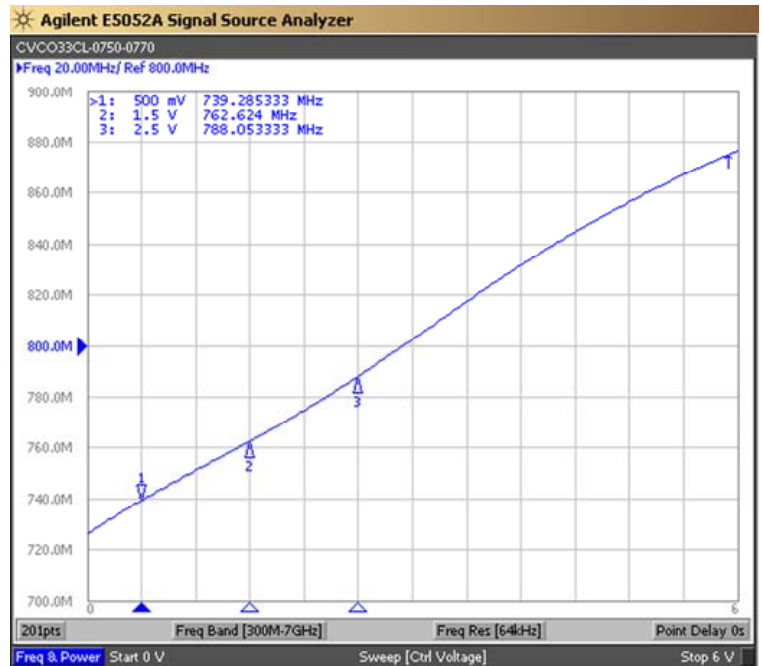

PERFORMANCE SPECIFICATION	MIN	TYP	MAX	UNITS
Lower Frequency:			750	MHz
Upper Frequency:	770			MHz
Tuning Voltage:	0.5		2.5	VDC
Supply Voltage:	2.565	2.7	2.835	VDC
Output Power:	+3.0	+5.0	+7.0	dBm
Supply Current:			11	mA
Harmonic Suppression (2 nd Harmonic):		-20	-15	dBc
Pushing:		1.0		MHz/V
Pulling, all Phases:		3.0		MHz pk-pk
Tuning Sensitivity:		30		MHz/V
Phase Noise @ 10kHz offset:		-100		dBc/Hz
Phase Noise @ 100kHz offset:		-121		dBc/Hz
Load Impedance:		50		Ω
Input Capacitance:			35	pF
Operating Temperature Range:	-40		+85	$^{\circ}$ C
Storage Temperature Range:	-45		+90	$^{\circ}$ C

Phase Noise (1 Hz BW, Typical)

Tuning Curve (Typical)

Product Control:

Crystek Part Number:	CVCO33CL-0750-0770	Release Date:	03-Aug-2018
Revision Level:	E	Responsible:	C. Vales

Pad	Connection
1	Vt
8	RF-OUTPUT
11	Vcc
Others	GROUND

- Unless otherwise specified, Dimensions are in: IN (mm)
- Pad Location Dimensions are in: Inches

TAPE AND REEL

Drawing not to scale

Product Control:			
Crystek Part Number:	CVCO33CL-0750-0770	Release Date:	03-Aug-2018
Revision Level:	E	Responsible:	C. Vales