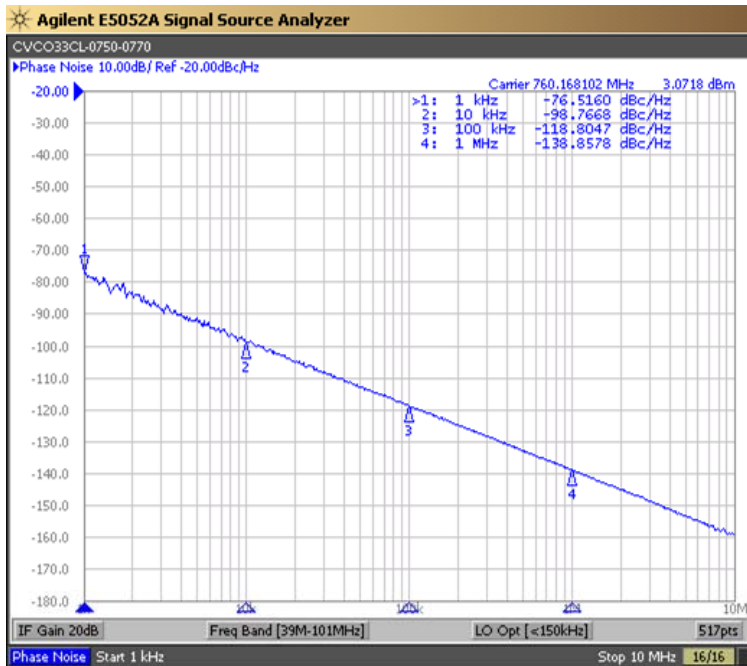

PERFORMANCE SPECIFICATION	MIN	TYP	MAX	UNITS
Lower Frequency:			750	MHz
Upper Frequency:	770			MHz
Tuning Voltage:	0.5		2.5	VDC
Supply Voltage:	2.565	2.7	2.835	VDC
Output Power:	+3.0	+5.0	+7.0	dBm
Supply Current:			11	mA
Harmonic Suppression (2 nd Harmonic):		-20	-15	dBc
Pushing:		1.0		MHz/V
Pulling, all Phases:		3.0		MHz pk-pk
Tuning Sensitivity:		30		MHz/V
Phase Noise @ 10kHz offset:		-100		dBc/Hz
Phase Noise @ 100kHz offset:		-121		dBc/Hz
Load Impedance:		50		Ω
Input Capacitance:			35	pF
Operating Temperature Range:	-40		+85	$^{\circ}$ C
Storage Temperature Range:	-45		+90	$^{\circ}$ C

Phase Noise (1 Hz BW, Typical)

Tuning Curve (Typical)

Product Control:

Crystek Part Number:	CVCO33CL-0750-0770	Release Date:	03-Aug-2018
Revision Level:	E	Responsible:	C. Vales

Pad	Connection
1	Vt
8	RF-OUTPUT
11	Vcc
Others	GROUND

- Unless otherwise specified, Dimensions are in: IN (mm)
- Pad Location Dimensions are in: Inches

TAPE AND REEL

Drawing not to scale

Product Control:			
Crystek Part Number:	CVCO33CL-0750-0770	Release Date:	03-Aug-2018
Revision Level:	E	Responsible:	C. Vales