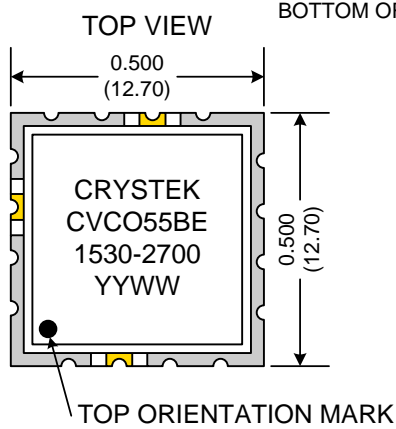

PERFORMANCE SPECIFICATION	MIN	TYP	MAX	UNITS
Lower Frequency:			1530	MHz
Upper Frequency:	2700			MHz
Tuning Voltage:	0.5		10.5	VDC
Supply Voltage:	4.75	5.0	5.25	VDC
Output Power:	+4.0	+7.5	+11.0	dBm
Supply Current:		15	30	mA
Harmonic Suppression (2 nd Harmonic):		-15		dBc
Pushing:			25.0	MHz/V
Pulling, all Phases:			35.0	MHz pk-pk
Tuning Sensitivity:		140		MHz/V
Phase Noise @ 10kHz offset:		-87		dBc/Hz
Phase Noise @ 100kHz offset:		-110		dBc/Hz
Load Impedance:		50		Ω
Input Capacitance:			50	pF
Operating Temperature Range:	-40		+75	$^{\circ}\text{C}$
Storage Temperature Range:	-45		+90	$^{\circ}\text{C}$

Phase Noise (1 Hz BW, Typical)

Tuning Curve (Typical)

Product Control:

Crystek Part Number:	CVCO55BE-1530-2700	Release Date:	22-May-2014
Revision Level:	J	Responsible:	C. Vales

BOTTOM ORIENTATION MARK

Pad	Connection
2	Vt
10	RF-OUTPUT
14	Vcc
Others	GROUND

- Unless otherwise specified, Dimensions are in: $\frac{IN}{(mm)}$
- Pad Location Dimensions are in: Inches

TAPE AND REEL

Drawing not to scale

Product Control:			
Crystek Part Number:	CVCO55BE-1530-2700	Release Date:	22-May-2014
Revision Level:	J	Responsible:	C. Vales