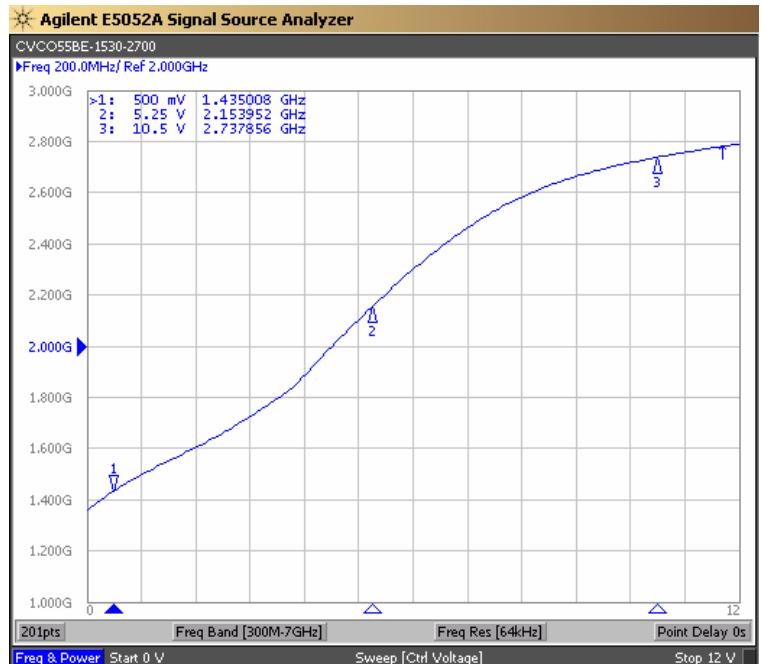

PERFORMANCE SPECIFICATION	MIN	TYP	MAX	UNITS
Lower Frequency:			1530	MHz
Upper Frequency:	2700			MHz
Tuning Voltage:	0.5		10.5	VDC
Supply Voltage:	4.75	5.0	5.25	VDC
Output Power:	+4.0	+7.5	+11.0	dBm
Supply Current:		15	30	mA
Harmonic Suppression (2 nd Harmonic):		-15		dBc
Pushing:			25.0	MHz/V
Pulling, all Phases:			35.0	MHz pk-pk
Tuning Sensitivity:		140		MHz/V
Phase Noise @ 10kHz offset:		-87		dBc/Hz
Phase Noise @ 100kHz offset:		-110		dBc/Hz
Load Impedance:		50		Ω
Input Capacitance:			50	pF
Operating Temperature Range:	-40		+75	$^{\circ}\text{C}$
Storage Temperature Range:	-45		+90	$^{\circ}\text{C}$

Phase Noise (1 Hz BW, Typical)

Tuning Curve (Typical)

Product Control:

Crystek Part Number:	CVCO55BE-1530-2700	Release Date:	22-May-2014
Revision Level:	J	Responsible:	C. Vales

BOTTOM ORIENTATION MARK

Pad	Connection
2	Vt
10	RF-OUTPUT
14	Vcc
Others	GROUND

- Unless otherwise specified, Dimensions are in: $\frac{IN}{(mm)}$
- Pad Location Dimensions are in: Inches

TAPE AND REEL

Drawing not to scale

Product Control:			
Crystek Part Number:	CVCO55BE-1530-2700	Release Date:	22-May-2014
Revision Level:	J	Responsible:	C. Vales