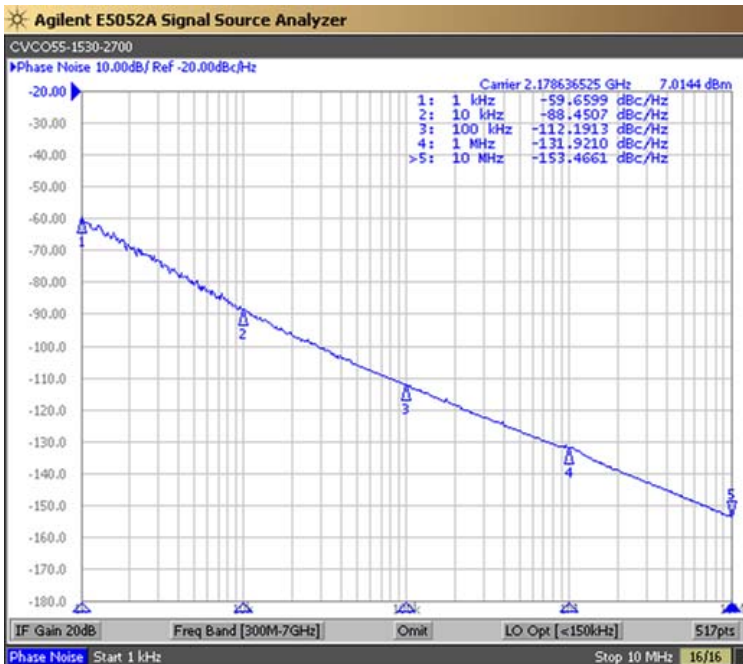

PERFORMANCE SPECIFICATION	MIN	TYP	MAX	UNITS
Lower Frequency:			1530	MHz
Upper Frequency:	2700			MHz
Tuning Voltage:	0.5		10.5	VDC
Supply Voltage:	4.75	5.0	5.25	VDC
Output Power:	+4.0	+7.5	+11.0	dBm
Supply Current:		15	30	mA
Harmonic Suppression (2 nd Harmonic):		-15		dBc
Pushing:			25.0	MHz/V
Pulling, all Phases:			35.0	MHz pk-pk
Tuning Sensitivity:		140		MHz/V
Phase Noise @ 10kHz offset:		-87		dBc/Hz
Phase Noise @ 100kHz offset:		-110		dBc/Hz
Load Impedance:		50		Ω
Input Capacitance:			50	pF
Operating Temperature Range:	-40		+75	$^{\circ}\text{C}$
Storage Temperature Range:	-45		+90	$^{\circ}\text{C}$

Phase Noise (1 Hz BW, Typical)

Tuning Curve (Typical)

Product Control:

Crystek Part Number:	CVCO55BE-1530-2700	Release Date:	22-May-2014
Revision Level:	J	Responsible:	C. Vales

BOTTOM ORIENTATION MARK

Pad	Connection
2	Vt
10	RF-OUTPUT
14	Vcc
Others	GROUND

- Unless otherwise specified, Dimensions are in: $\frac{IN}{(mm)}$
- Pad Location Dimensions are in: Inches

TAPE AND REEL

Drawing not to scale

Product Control:			
Crystek Part Number:	CVCO55BE-1530-2700	Release Date:	22-May-2014
Revision Level:	J	Responsible:	C. Vales