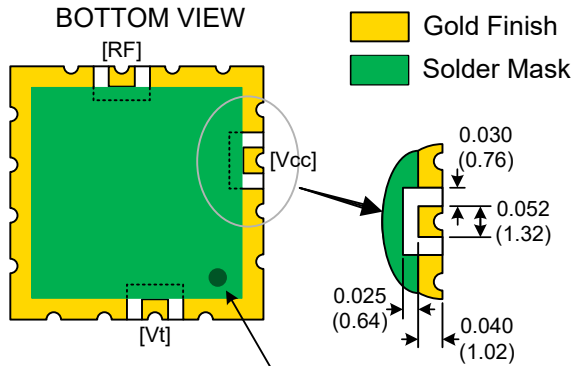

PERFORMANCE SPECIFICATION	MIN	TYP	MAX	UNITS
Lower Frequency:			1550	MHz
Upper Frequency:	1650			MHz
Tuning Voltage:	0.5		4.5	VDC
Supply Voltage:	4.75	5.0	5.25	VDC
Output Power:	0	+3.0	+6.0	dBm
Supply Current:	14	17	20	mA
Harmonic Suppression (2 nd Harmonic):		-15	-10	dBc
Pushing:		1.0	3.0	MHz/V
Pulling, all Phases:		4.0	6.0	MHz pk-pk
Tuning Sensitivity:		45		MHz/V
Phase Noise @ 10kHz offset:		-102	-98	dBc/Hz
Phase Noise @ 100kHz offset:		-122	-118	dBc/Hz
Load Impedance:		50		Ω
Input Capacitance:			50	pF
Operating Temperature Range:	-40		+85	$^{\circ}\text{C}$
Storage Temperature Range:	-45		+90	$^{\circ}\text{C}$

Phase Noise (1 Hz BW, Typical)

Tuning Curve (Typical)

Product Control:

Crystek Part Number:	CVCO55BE-1550-1650	Release Date:	01-Aug-2018
Revision Level:	F	Responsible:	C. Vales

Pad	Connection
2	Vt
10	RF-OUTPUT
14	Vcc
Others	GROUND

- Unless otherwise specified, Dimensions are in: $\frac{IN}{(mm)}$
- Pad Location Dimensions are in: Inches

TAPE AND REEL

Drawing not to scale

Product Control:

Crystek Part Number:	CVCO55BE-1550-1650	Release Date:	01-Aug-2018
Revision Level:	F	Responsible:	C. Vales