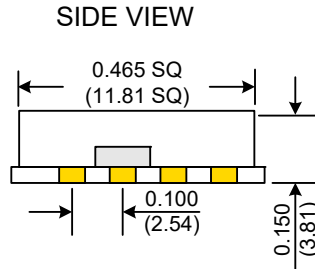

Pad	Connection
2	Vt
10	RF-OUTPUT
14	Vcc
Others	GROUND

- Unless otherwise specified, Dimensions are in: $\frac{IN}{(mm)}$
- Pad Location Dimensions are in: Inches