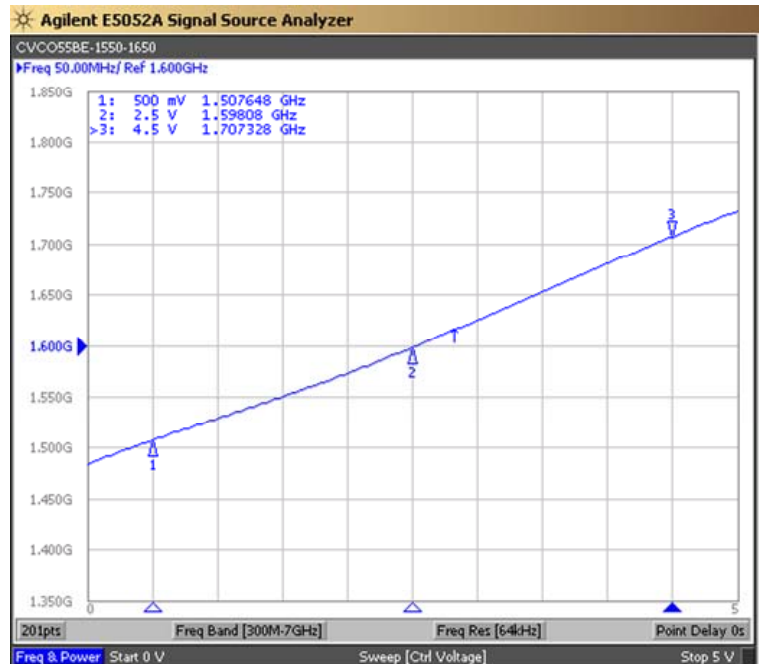

PERFORMANCE SPECIFICATION	MIN	TYP	MAX	UNITS
Lower Frequency:			1550	MHz
Upper Frequency:	1650			MHz
Tuning Voltage:	0.5		4.5	VDC
Supply Voltage:	4.75	5.0	5.25	VDC
Output Power:	0	+3.0	+6.0	dBm
Supply Current:	14	17	20	mA
Harmonic Suppression (2 nd Harmonic):		-15	-10	dBc
Pushing:		1.0	3.0	MHz/V
Pulling, all Phases:		4.0	6.0	MHz pk-pk
Tuning Sensitivity:		45		MHz/V
Phase Noise @ 10kHz offset:		-102	-98	dBc/Hz
Phase Noise @ 100kHz offset:		-122	-118	dBc/Hz
Load Impedance:		50		Ω
Input Capacitance:			50	pF
Operating Temperature Range:	-40		+85	$^{\circ}\text{C}$
Storage Temperature Range:	-45		+90	$^{\circ}\text{C}$

Phase Noise (1 Hz BW, Typical)

Tuning Curve (Typical)

Product Control:

Crystek Part Number:	CVCO55BE-1550-1650	Release Date:	01-Aug-2018
Revision Level:	F	Responsible:	C. Vales

Pad	Connection
2	Vt
10	RF-OUTPUT
14	Vcc
Others	GROUND

- Unless otherwise specified, Dimensions are in: $\frac{IN}{(mm)}$
- Pad Location Dimensions are in: Inches

TAPE AND REEL

Drawing not to scale

Product Control:

Crystek Part Number:	CVCO55BE-1550-1650	Release Date:	01-Aug-2018
Revision Level:	F	Responsible:	C. Vales