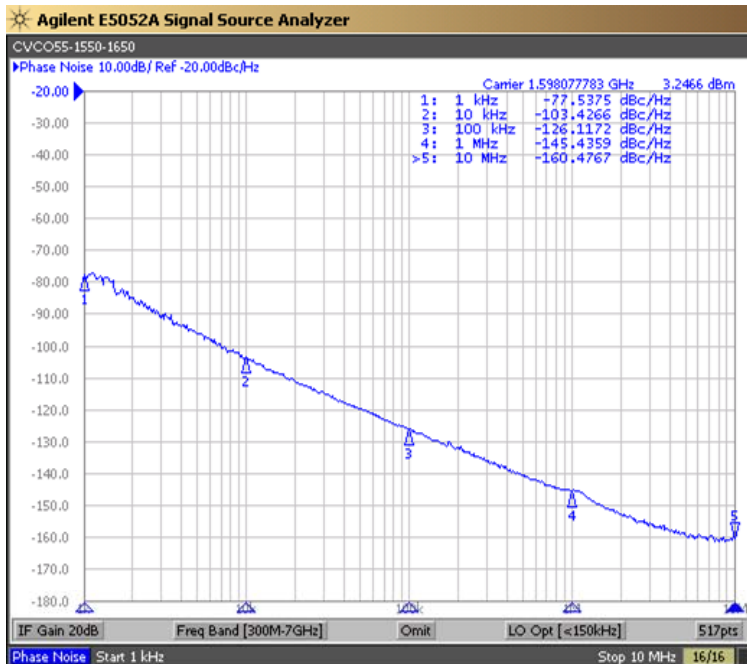

PERFORMANCE SPECIFICATION	MIN	TYP	MAX	UNITS
Lower Frequency:			1550	MHz
Upper Frequency:	1650			MHz
Tuning Voltage:	0.5		4.5	VDC
Supply Voltage:	4.75	5.0	5.25	VDC
Output Power:	0	+3.0	+6.0	dBm
Supply Current:	14	17	20	mA
Harmonic Suppression (2 nd Harmonic):		-15	-10	dBc
Pushing:		1.0	3.0	MHz/V
Pulling, all Phases:		4.0	6.0	MHz pk-pk
Tuning Sensitivity:		45		MHz/V
Phase Noise @ 10kHz offset:		-102	-98	dBc/Hz
Phase Noise @ 100kHz offset:		-122	-118	dBc/Hz
Load Impedance:		50		Ω
Input Capacitance:			50	pF
Operating Temperature Range:	-40		+85	$^{\circ}\text{C}$
Storage Temperature Range:	-45		+90	$^{\circ}\text{C}$

Phase Noise (1 Hz BW, Typical)

Tuning Curve (Typical)

Product Control:

Crystek Part Number:	CVCO55BE-1550-1650	Release Date:	01-Aug-2018
Revision Level:	F	Responsible:	C. Vales

Pad	Connection
2	Vt
10	RF-OUTPUT
14	Vcc
Others	GROUND

- Unless otherwise specified, Dimensions are in: $\frac{IN}{(mm)}$
- Pad Location Dimensions are in: Inches

TAPE AND REEL

Drawing not to scale

Product Control:

Crystek Part Number:	CVCO55BE-1550-1650	Release Date:	01-Aug-2018
Revision Level:	F	Responsible:	C. Vales