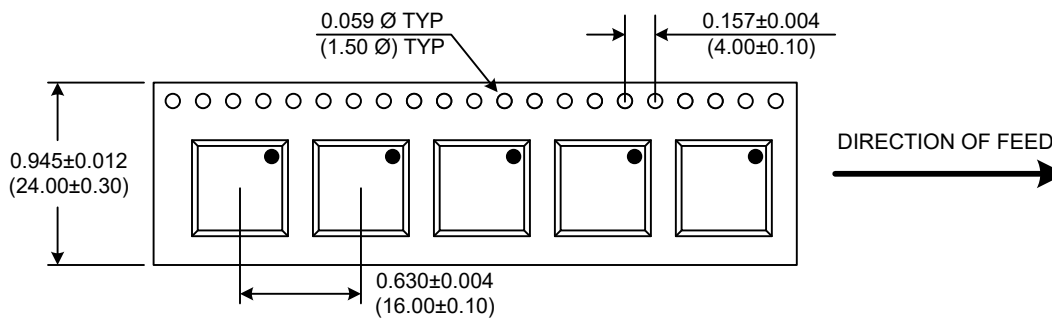

- Unless otherwise specified, Dimensions are in: $\frac{IN}{(mm)}$
- Pad Location Dimensions are in: Inches

TAPE AND REEL

Drawing not to scale

Product Control:

Crystek Part Number:	CVCO55BE-1550-1650	Release Date:	01-Aug-2018
Revision Level:	F	Responsible:	C. Vales