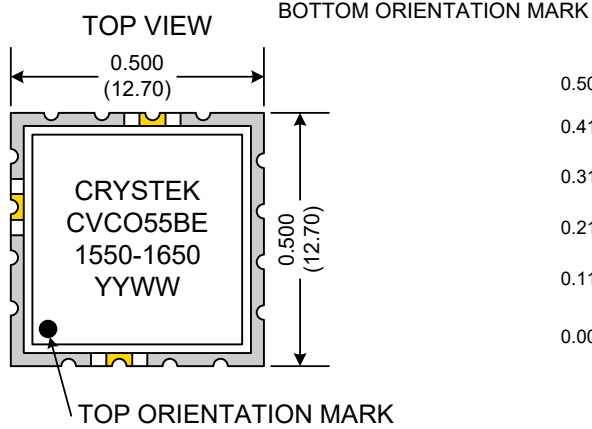

PERFORMANCE SPECIFICATION	MIN	TYP	MAX	UNITS
Lower Frequency:			1550	MHz
Upper Frequency:	1650			MHz
Tuning Voltage:	0.5		4.5	VDC
Supply Voltage:	4.75	5.0	5.25	VDC
Output Power:	0	+3.0	+6.0	dBm
Supply Current:	14	17	20	mA
Harmonic Suppression (2 nd Harmonic):		-15	-10	dBc
Pushing:		1.0	3.0	MHz/V
Pulling, all Phases:		4.0	6.0	MHz pk-pk
Tuning Sensitivity:		45		MHz/V
Phase Noise @ 10kHz offset:		-102	-98	dBc/Hz
Phase Noise @ 100kHz offset:		-122	-118	dBc/Hz
Load Impedance:		50		Ω
Input Capacitance:			50	pF
Operating Temperature Range:	-40		+85	$^{\circ}\text{C}$
Storage Temperature Range:	-45		+90	$^{\circ}\text{C}$

Phase Noise (1 Hz BW, Typical)

Tuning Curve (Typical)

Product Control:

Crystek Part Number:	CVCO55BE-1550-1650	Release Date:	01-Aug-2018
Revision Level:	F	Responsible:	C. Vales

Pad	Connection
2	Vt
10	RF-OUTPUT
14	Vcc
Others	GROUND

- Unless otherwise specified, Dimensions are in: $\frac{IN}{(mm)}$
- Pad Location Dimensions are in: Inches

TAPE AND REEL

Drawing not to scale

Product Control:

Crystek Part Number:	CVCO55BE-1550-1650	Release Date:	01-Aug-2018
Revision Level:	F	Responsible:	C. Vales