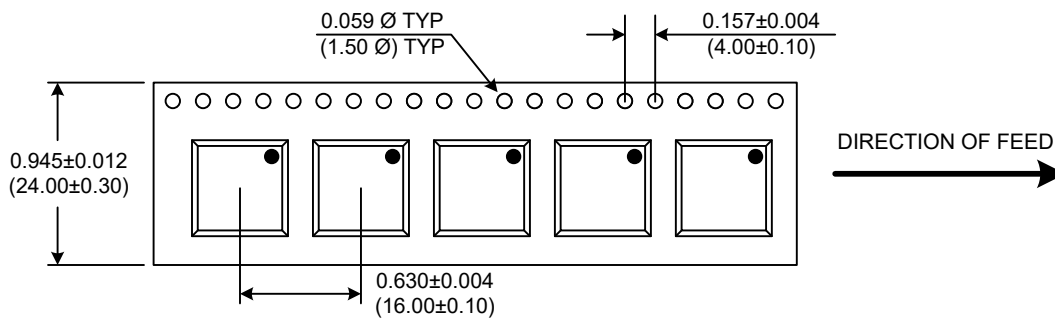

- Unless otherwise specified, Dimensions are in:  $\frac{IN}{(mm)}$
- Pad Location Dimensions are in: Inches

**TAPE AND REEL**

Drawing not to scale

**Product Control:**

Crystek Part Number:	CVCO55BE-2130-2220	Release Date:	23-Jan-2018
Revision Level:	F	Responsible:	C. Vales