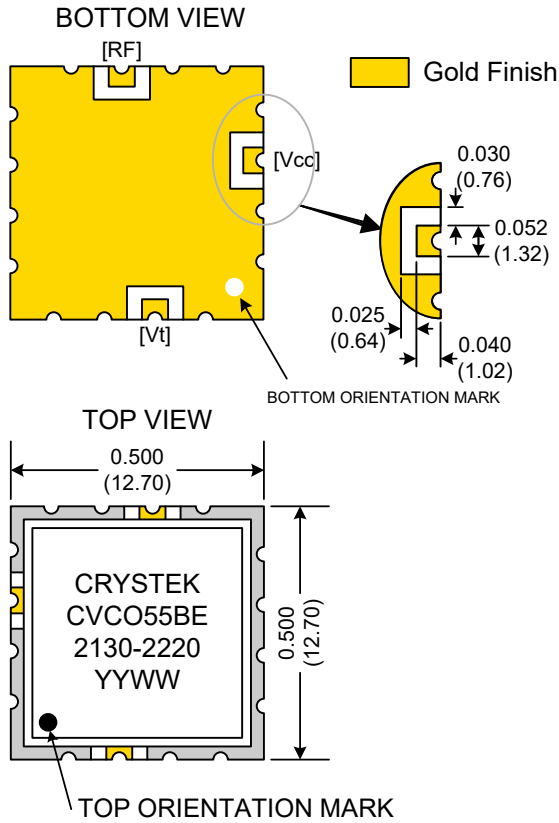

PERFORMANCE SPECIFICATION	MIN	TYP	MAX	UNITS
Lower Frequency:			2130	MHz
Upper Frequency:	2220			MHz
Tuning Voltage:	0.5		4.5	VDC
Supply Voltage:	4.75	5.0	5.25	VDC
Output Power:	-1.0	+1.0	+3.0	dBm
Supply Current:		15	25	mA
Harmonic Suppression (2 <sup>nd</sup> Harmonic):		-10	-8	dBc
Pushing:		3.0	5.0	MHz/V
Pulling, all Phases:			7.0	MHz pk-pk
Tuning Sensitivity:		35		MHz/V
Phase Noise @ 10kHz offset:		-101	-98	dBc/Hz
Phase Noise @ 100kHz offset:			-122	dBc/Hz
Load Impedance:		50		$\Omega$
Input Capacitance:			20	pF
Operating Temperature Range:	-40		+85	$^{\circ}\text{C}$
Storage Temperature Range:	-45		+90	$^{\circ}\text{C}$

Phase Noise (1 Hz BW, Typical)

Tuning Curve (Typical)

**Product Control:**

Crystek Part Number:	CVCO55BE-2130-2220	Release Date:	23-Jan-2018
Revision Level:	F	Responsible:	C. Vales

Pad	Connection
2	Vt
10	RF-OUTPUT
14	Vcc
Others	GROUND

- Unless otherwise specified, Dimensions are in:  $\frac{IN}{(mm)}$
- Pad Location Dimensions are in: Inches

**TAPE AND REEL**

Drawing not to scale

**Product Control:**

Crystek Part Number:	CVCO55BE-2130-2220	Release Date:	23-Jan-2018
Revision Level:	F	Responsible:	C. Vales