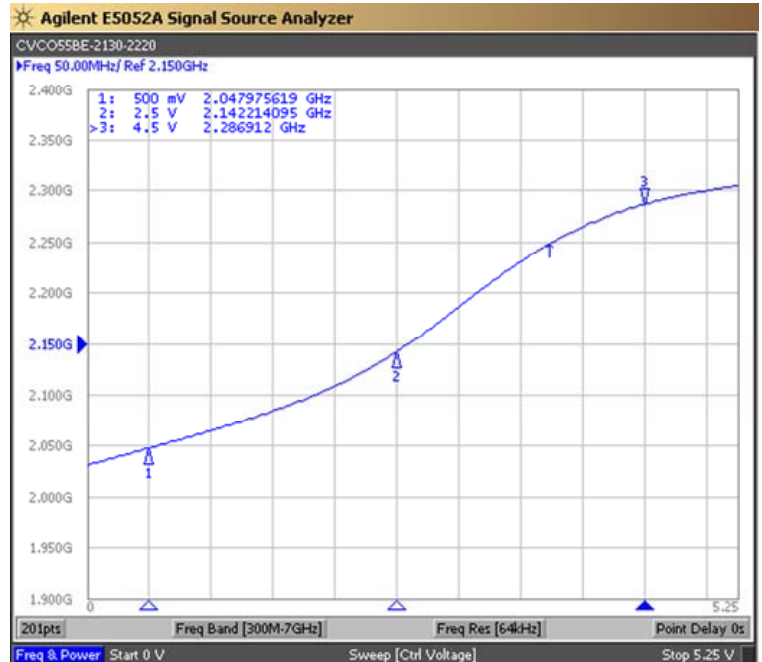

PERFORMANCE SPECIFICATION	MIN	TYP	MAX	UNITS
Lower Frequency:			2130	MHz
Upper Frequency:	2220			MHz
Tuning Voltage:	0.5		4.5	VDC
Supply Voltage:	4.75	5.0	5.25	VDC
Output Power:	-1.0	+1.0	+3.0	dBm
Supply Current:		15	25	mA
Harmonic Suppression (2 <sup>nd</sup> Harmonic):		-10	-8	dBc
Pushing:		3.0	5.0	MHz/V
Pulling, all Phases:			7.0	MHz pk-pk
Tuning Sensitivity:		35		MHz/V
Phase Noise @ 10kHz offset:		-101	-98	dBc/Hz
Phase Noise @ 100kHz offset:			-122	dBc/Hz
Load Impedance:		50		$\Omega$
Input Capacitance:			20	pF
Operating Temperature Range:	-40		+85	$^{\circ}\text{C}$
Storage Temperature Range:	-45		+90	$^{\circ}\text{C}$

Phase Noise (1 Hz BW, Typical)

Tuning Curve (Typical)

**Product Control:**

Crystek Part Number:	CVCO55BE-2130-2220	Release Date:	23-Jan-2018
Revision Level:	F	Responsible:	C. Vales

Pad	Connection
2	Vt
10	RF-OUTPUT
14	Vcc
Others	GROUND

- Unless otherwise specified, Dimensions are in:  $\frac{IN}{(mm)}$
- Pad Location Dimensions are in: Inches

**TAPE AND REEL**

Drawing not to scale

**Product Control:**

Crystek Part Number:	CVCO55BE-2130-2220	Release Date:	23-Jan-2018
Revision Level:	F	Responsible:	C. Vales