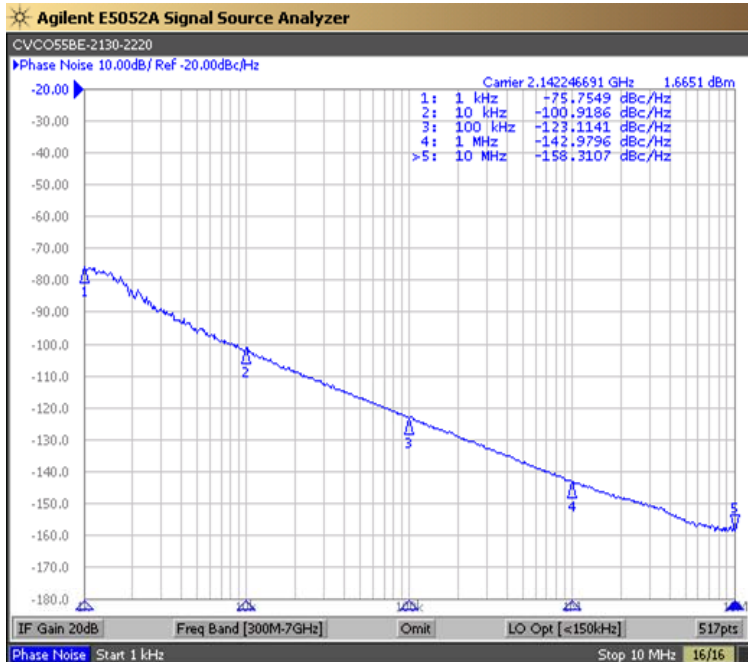

PERFORMANCE SPECIFICATION	MIN	TYP	MAX	UNITS
Lower Frequency:			2130	MHz
Upper Frequency:	2220			MHz
Tuning Voltage:	0.5		4.5	VDC
Supply Voltage:	4.75	5.0	5.25	VDC
Output Power:	-1.0	+1.0	+3.0	dBm
Supply Current:		15	25	mA
Harmonic Suppression (2 <sup>nd</sup> Harmonic):		-10	-8	dBc
Pushing:		3.0	5.0	MHz/V
Pulling, all Phases:			7.0	MHz pk-pk
Tuning Sensitivity:		35		MHz/V
Phase Noise @ 10kHz offset:		-101	-98	dBc/Hz
Phase Noise @ 100kHz offset:			-122	dBc/Hz
Load Impedance:		50		$\Omega$
Input Capacitance:			20	pF
Operating Temperature Range:	-40		+85	$^{\circ}\text{C}$
Storage Temperature Range:	-45		+90	$^{\circ}\text{C}$

Phase Noise (1 Hz BW, Typical)

Tuning Curve (Typical)

**Product Control:**

Crystek Part Number:	CVCO55BE-2130-2220	Release Date:	23-Jan-2018
Revision Level:	F	Responsible:	C. Vales

Pad	Connection
2	Vt
10	RF-OUTPUT
14	Vcc
Others	GROUND

- Unless otherwise specified, Dimensions are in:  $\frac{IN}{(mm)}$
- Pad Location Dimensions are in: Inches

**TAPE AND REEL**

Drawing not to scale

**Product Control:**

Crystek Part Number:	CVCO55BE-2130-2220	Release Date:	23-Jan-2018
Revision Level:	F	Responsible:	C. Vales