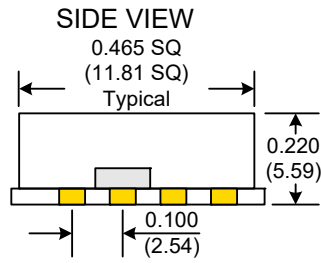

Pad	Connection
2	Vt
10	RF-OUTPUT
14	Vcc
Others	GROUND

- Unless otherwise specified, Dimensions are in: $\frac{IN}{(mm)}$
- Pad Location Dimensions are in: Inches