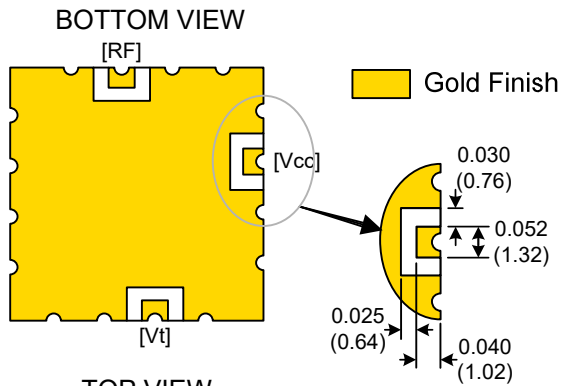

PERFORMANCE SPECIFICATION	MIN	TYP	MAX	UNITS
Lower Frequency:			2353	MHz
Upper Frequency:	2366			MHz
Tuning Voltage:	0.3		4.7	VDC
Supply Voltage:	7.6	8.0	8.4	VDC
Output Power:	+4.0	+6.0	+8.0	dBm
Supply Current:		30		mA
Harmonic Suppression (2 nd Harmonic):		-10	-8	dBc
Pushing:		0.2		MHz/V
Pulling, all Phases:		0.6		MHz pk-pk
Tuning Sensitivity:		8		MHz/V
Phase Noise @ 10kHz offset:		-115		dBc/Hz
Phase Noise @ 100kHz offset:		-135		dBc/Hz
Load Impedance:		50		Ω
Input Capacitance:			27	pF
Operating Temperature Range:	-40		+85	$^{\circ}$ C
Storage Temperature Range:	-45		+90	$^{\circ}$ C

Phase Noise (1 Hz BW, Typical)

Tuning Curve (Typical)

Product Control:

Crystek Part Number:	CVCO55CC-2353-2366	Release Date:	08-Nov-2018
Revision Level:	C	Responsible:	C. Vales

Pad	Connection
2	Vt
10	RF-OUTPUT
14	Vcc
Others	GROUND

- Unless otherwise specified, Dimensions are in: $\frac{IN}{(mm)}$
- Pad Location Dimensions are in: Inches

TAPE AND REEL

Drawing not to scale

Product Control:

Crystek Part Number:	CVCO55CC-2353-2366	Release Date:	08-Nov-2018
Revision Level:	C	Responsible:	C. Vales