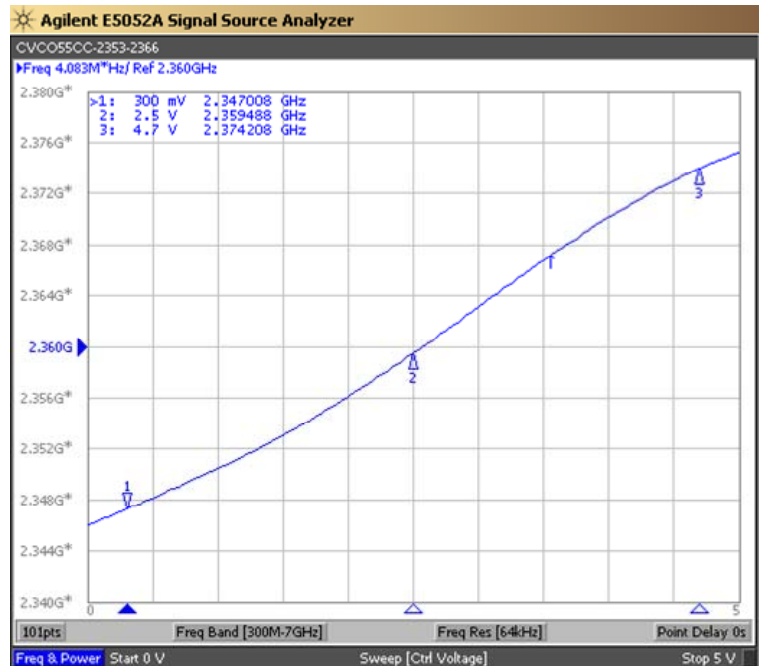

PERFORMANCE SPECIFICATION	MIN	TYP	MAX	UNITS
Lower Frequency:			2353	MHz
Upper Frequency:	2366			MHz
Tuning Voltage:	0.3		4.7	VDC
Supply Voltage:	7.6	8.0	8.4	VDC
Output Power:	+4.0	+6.0	+8.0	dBm
Supply Current:		30		mA
Harmonic Suppression (2 nd Harmonic):		-10	-8	dBc
Pushing:		0.2		MHz/V
Pulling, all Phases:		0.6		MHz pk-pk
Tuning Sensitivity:		8		MHz/V
Phase Noise @ 10kHz offset:		-115		dBc/Hz
Phase Noise @ 100kHz offset:		-135		dBc/Hz
Load Impedance:		50		Ω
Input Capacitance:			27	pF
Operating Temperature Range:	-40		+85	$^{\circ}$ C
Storage Temperature Range:	-45		+90	$^{\circ}$ C

Phase Noise (1 Hz BW, Typical)

Tuning Curve (Typical)

Product Control:

Crystek Part Number:	CVCO55CC-2353-2366	Release Date:	08-Nov-2018
Revision Level:	C	Responsible:	C. Vales

Pad	Connection
2	Vt
10	RF-OUTPUT
14	Vcc
Others	GROUND

- Unless otherwise specified, Dimensions are in: $\frac{IN}{(mm)}$
- Pad Location Dimensions are in: Inches

TAPE AND REEL

Drawing not to scale

Product Control:

Crystek Part Number:	CVCO55CC-2353-2366	Release Date:	08-Nov-2018
Revision Level:	C	Responsible:	C. Vales