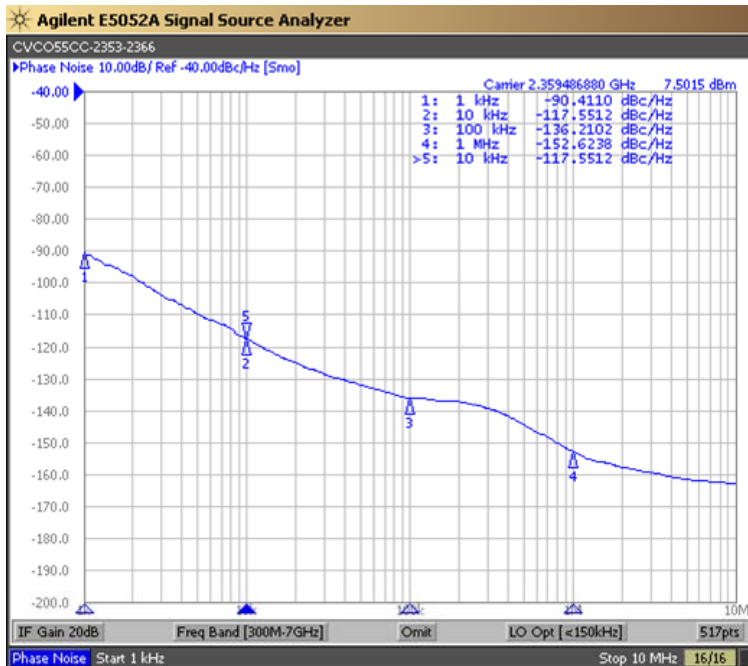

PERFORMANCE SPECIFICATION	MIN	TYP	MAX	UNITS
Lower Frequency:			2353	MHz
Upper Frequency:	2366			MHz
Tuning Voltage:	0.3		4.7	VDC
Supply Voltage:	7.6	8.0	8.4	VDC
Output Power:	+4.0	+6.0	+8.0	dBm
Supply Current:		30		mA
Harmonic Suppression (2 nd Harmonic):		-10	-8	dBc
Pushing:		0.2		MHz/V
Pulling, all Phases:		0.6		MHz pk-pk
Tuning Sensitivity:		8		MHz/V
Phase Noise @ 10kHz offset:		-115		dBc/Hz
Phase Noise @ 100kHz offset:		-135		dBc/Hz
Load Impedance:		50		Ω
Input Capacitance:			27	pF
Operating Temperature Range:	-40		+85	$^{\circ}$ C
Storage Temperature Range:	-45		+90	$^{\circ}$ C

Phase Noise (1 Hz BW, Typical)

Tuning Curve (Typical)

Product Control:

Crystek Part Number:	CVCO55CC-2353-2366	Release Date:	08-Nov-2018
Revision Level:	C	Responsible:	C. Vales

Pad	Connection
2	Vt
10	RF-OUTPUT
14	Vcc
Others	GROUND

- Unless otherwise specified, Dimensions are in: $\frac{IN}{(mm)}$
- Pad Location Dimensions are in: Inches

TAPE AND REEL

Drawing not to scale

Product Control:

Crystek Part Number:	CVCO55CC-2353-2366	Release Date:	08-Nov-2018
Revision Level:	C	Responsible:	C. Vales