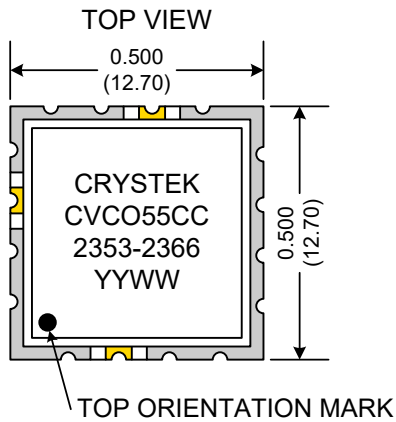

PERFORMANCE SPECIFICATION	MIN	TYP	MAX	UNITS
Lower Frequency:			2353	MHz
Upper Frequency:	2366			MHz
Tuning Voltage:	0.3		4.7	VDC
Supply Voltage:	7.6	8.0	8.4	VDC
Output Power:	+4.0	+6.0	+8.0	dBm
Supply Current:		30		mA
Harmonic Suppression (2 nd Harmonic):		-10	-8	dBc
Pushing:		0.2		MHz/V
Pulling, all Phases:		0.6		MHz pk-pk
Tuning Sensitivity:		8		MHz/V
Phase Noise @ 10kHz offset:		-115		dBc/Hz
Phase Noise @ 100kHz offset:		-135		dBc/Hz
Load Impedance:		50		Ω
Input Capacitance:			27	pF
Operating Temperature Range:	-40		+85	$^{\circ}$ C
Storage Temperature Range:	-45		+90	$^{\circ}$ C

Phase Noise (1 Hz BW, Typical)

Tuning Curve (Typical)

Product Control:

Crystek Part Number:	CVCO55CC-2353-2366	Release Date:	08-Nov-2018
Revision Level:	C	Responsible:	C. Vales

Pad	Connection
2	Vt
10	RF-OUTPUT
14	Vcc
Others	GROUND

- Unless otherwise specified, Dimensions are in: $\frac{IN}{(mm)}$
- Pad Location Dimensions are in: Inches

TAPE AND REEL

Drawing not to scale

Product Control:

Crystek Part Number:	CVCO55CC-2353-2366	Release Date:	08-Nov-2018
Revision Level:	C	Responsible:	C. Vales