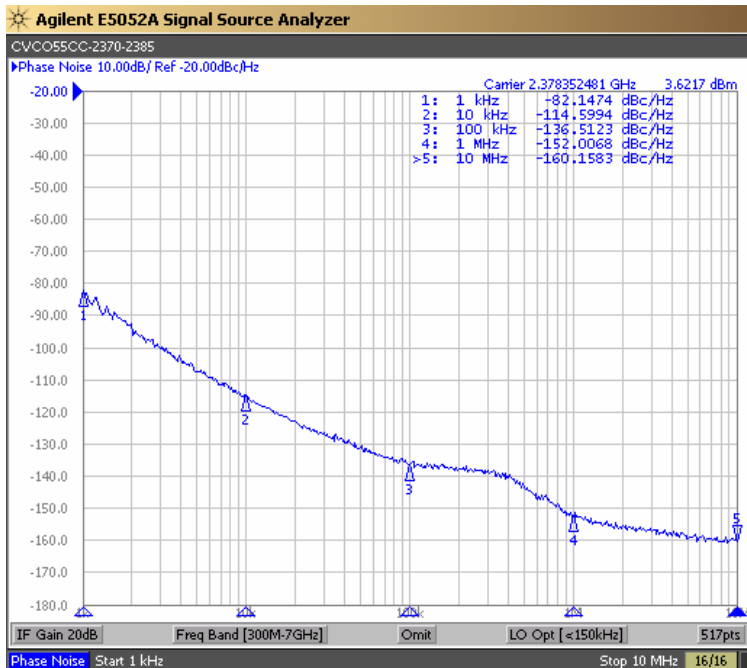

PERFORMANCE SPECIFICATION	MIN	TYP	MAX	UNITS
Lower Frequency:			2370	MHz
Upper Frequency:	2385			MHz
Tuning Voltage:	0.3		4.7	VDC
Supply Voltage:	4.75	5.0	5.25	VDC
Output Power:	+2.0	+4.5	+7.0	dBm
Supply Current:			40	mA
Harmonic Suppression (2 nd Harmonic)		-25		dBc
Pushing:		0.2	0.5	MHz/V
Pulling, all Phases:		0.2	0.5	MHz pk-pk
Tuning Sensitivity:		8		MHz/V
Phase Noise @ 10kHz offset:		-115		dBc/Hz
Phase Noise @ 100kHz offset:		-135		dBc/Hz
Load Impedance:		50		Ω
Input Capacitance:			15	pF
Operating Temperature Range:	-30		+70	$^{\circ}\text{C}$
Storage Temperature Range:	-45		+90	$^{\circ}\text{C}$

Phase Noise (1 Hz BW, Typical)

Tuning Curve (Typical)

Product Control:

Crystek Part Number:	CVCO55CC-2370-2385	Release Date:	04-Dec-2018
Revision Level:	E	Responsible:	C. Vales

Pad	Connection
2	Vt
10	RF-OUTPUT
14	Vcc
Others	GROUND

- Unless otherwise specified, Dimensions are in: $\frac{IN}{(mm)}$
- Pad Location Dimensions are in: Inches

TAPE AND REEL

Drawing not to scale

Product Control:

Crystek Part Number:	CVCO55CC-2370-2385	Release Date:	04-Dec-2018
Revision Level:	E	Responsible:	C. Vales