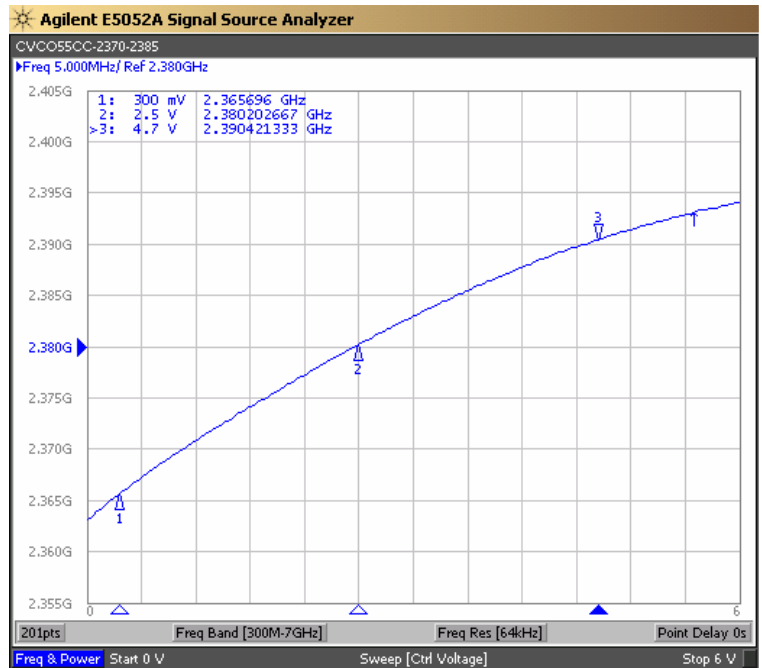

PERFORMANCE SPECIFICATION	MIN	TYP	MAX	UNITS
Lower Frequency:			2370	MHz
Upper Frequency:	2385			MHz
Tuning Voltage:	0.3		4.7	VDC
Supply Voltage:	4.75	5.0	5.25	VDC
Output Power:	+2.0	+4.5	+7.0	dBm
Supply Current:			40	mA
Harmonic Suppression (2 nd Harmonic)		-25		dBc
Pushing:		0.2	0.5	MHz/V
Pulling, all Phases:		0.2	0.5	MHz pk-pk
Tuning Sensitivity:		8		MHz/V
Phase Noise @ 10kHz offset:		-115		dBc/Hz
Phase Noise @ 100kHz offset:		-135		dBc/Hz
Load Impedance:		50		Ω
Input Capacitance:			15	pF
Operating Temperature Range:	-30		+70	$^{\circ}\text{C}$
Storage Temperature Range:	-45		+90	$^{\circ}\text{C}$

Phase Noise (1 Hz BW, Typical)

Tuning Curve (Typical)

Product Control:

Crystek Part Number:	CVCO55CC-2370-2385	Release Date:	04-Dec-2018
Revision Level:	E	Responsible:	C. Vales

Pad	Connection
2	Vt
10	RF-OUTPUT
14	Vcc
Others	GROUND

- Unless otherwise specified, Dimensions are in: $\frac{IN}{(mm)}$
- Pad Location Dimensions are in: Inches

TAPE AND REEL

Drawing not to scale

Product Control:

Crystek Part Number:	CVCO55CC-2370-2385	Release Date:	04-Dec-2018
Revision Level:	E	Responsible:	C. Vales