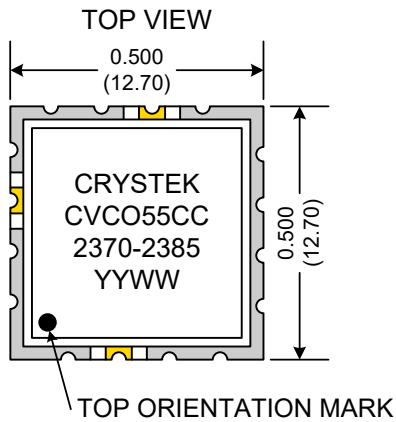

PERFORMANCE SPECIFICATION	MIN	TYP	MAX	UNITS
Lower Frequency:			2370	MHz
Upper Frequency:	2385			MHz
Tuning Voltage:	0.3		4.7	VDC
Supply Voltage:	4.75	5.0	5.25	VDC
Output Power:	+2.0	+4.5	+7.0	dBm
Supply Current:			40	mA
Harmonic Suppression (2 nd Harmonic)		-25		dBc
Pushing:		0.2	0.5	MHz/V
Pulling, all Phases:		0.2	0.5	MHz pk-pk
Tuning Sensitivity:		8		MHz/V
Phase Noise @ 10kHz offset:		-115		dBc/Hz
Phase Noise @ 100kHz offset:		-135		dBc/Hz
Load Impedance:		50		Ω
Input Capacitance:			15	pF
Operating Temperature Range:	-30		+70	$^{\circ}\text{C}$
Storage Temperature Range:	-45		+90	$^{\circ}\text{C}$

Phase Noise (1 Hz BW, Typical)

Tuning Curve (Typical)

Product Control:

Crystek Part Number:	CVCO55CC-2370-2385	Release Date:	04-Dec-2018
Revision Level:	E	Responsible:	C. Vales

Pad	Connection
2	Vt
10	RF-OUTPUT
14	Vcc
Others	GROUND

- Unless otherwise specified, Dimensions are in: $\frac{IN}{(mm)}$
- Pad Location Dimensions are in: Inches

TAPE AND REEL

Drawing not to scale

Product Control:

Crystek Part Number:	CVCO55CC-2370-2385	Release Date:	04-Dec-2018
Revision Level:	E	Responsible:	C. Vales