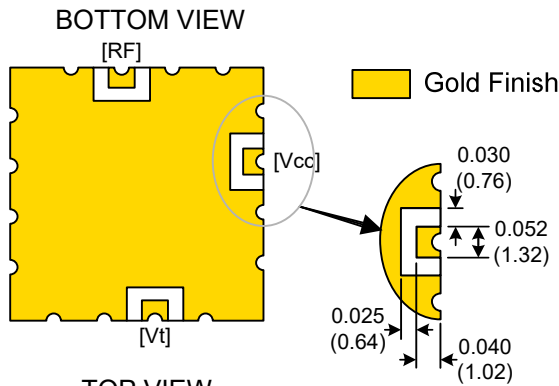

PERFORMANCE SPECIFICATION	MIN	TYP	MAX	UNITS
Lower Frequency:			2370	MHz
Upper Frequency:	2385			MHz
Tuning Voltage:	0.3		4.7	VDC
Supply Voltage:	4.75	5.0	5.25	VDC
Output Power:	+2.0	+4.5	+7.0	dBm
Supply Current:			40	mA
Harmonic Suppression (2 nd Harmonic)		-25		dBc
Pushing:		0.2	0.5	MHz/V
Pulling, all Phases:		0.2	0.5	MHz pk-pk
Tuning Sensitivity:		8		MHz/V
Phase Noise @ 10kHz offset:		-115		dBc/Hz
Phase Noise @ 100kHz offset:		-135		dBc/Hz
Load Impedance:		50		Ω
Input Capacitance:			15	pF
Operating Temperature Range:	-30		+70	$^{\circ}\text{C}$
Storage Temperature Range:	-45		+90	$^{\circ}\text{C}$

Phase Noise (1 Hz BW, Typical)

Tuning Curve (Typical)

Product Control:

Crystek Part Number:	CVCO55CC-2370-2385	Release Date:	04-Dec-2018
Revision Level:	E	Responsible:	C. Vales

Pad	Connection
2	Vt
10	RF-OUTPUT
14	Vcc
Others	GROUND

- Unless otherwise specified, Dimensions are in: $\frac{IN}{(mm)}$
- Pad Location Dimensions are in: Inches

TAPE AND REEL

Drawing not to scale

Product Control:

Crystek Part Number:	CVCO55CC-2370-2385	Release Date:	04-Dec-2018
Revision Level:	E	Responsible:	C. Vales