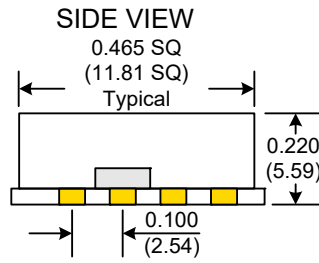

Pad	Connection
2	Vt
10	RF-OUTPUT
14	Vcc
Others	GROUND

- Unless otherwise specified, Dimensions are in: $\frac{IN}{(mm)}$
- Pad Location Dimensions are in: Inches