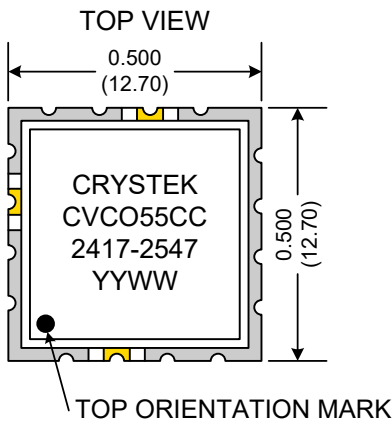

PERFORMANCE SPECIFICATION	MIN	TYP	MAX	UNITS
Lower Frequency:			2417	MHz
Upper Frequency:	2547			MHz
Tuning Voltage:	0.3		4.7	VDC
Supply Voltage:	4.75	5.0	5.25	VDC
Output Power:	+1.0	+3.0	+5.0	dBm
Supply Current:		25	35	mA
Harmonic Suppression (2 <sup>nd</sup> Harmonic):		-25	-15	dBc
Pushing:		2.5	5.0	MHz/V
Pulling, all Phases:		0.5	1.5	MHz pk-pk
Tuning Sensitivity:		40		MHz/V
Phase Noise @ 10kHz offset:		-105		dBc/Hz
Phase Noise @ 100kHz offset:		-128		dBc/Hz
Load Impedance:		50		$\Omega$
Input Capacitance:			15	pF
Operating Temperature Range:	-40		+85	$^{\circ}$ C
Storage Temperature Range:	-45		+90	$^{\circ}$ C

Phase Noise (1 Hz BW, Typical)

Tuning Curve (Typical)

**Product Control:**

Crystek Part Number:	CVCO55CC-2417-2547	Release Date:	19-Nov-2018
Revision Level:	C	Responsible:	C. Vales

Pad	Connection
2	Vt
10	RF-OUTPUT
14	Vcc
Others	GROUND

- Unless otherwise specified, Dimensions are in:  $\frac{IN}{(mm)}$
- Pad Location Dimensions are in: Inches

**TAPE AND REEL**

Drawing not to scale

**Product Control:**

Crystek Part Number:	CVCO55CC-2417-2547	Release Date:	19-Nov-2018
Revision Level:	C	Responsible:	C. Vales