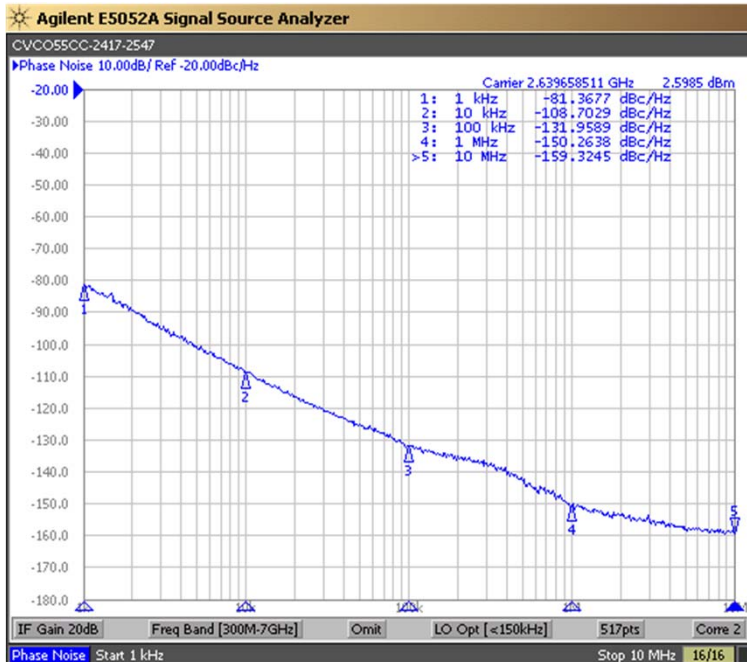

PERFORMANCE SPECIFICATION	MIN	TYP	MAX	UNITS
Lower Frequency:			2417	MHz
Upper Frequency:	2547			MHz
Tuning Voltage:	0.3		4.7	VDC
Supply Voltage:	4.75	5.0	5.25	VDC
Output Power:	+1.0	+3.0	+5.0	dBm
Supply Current:		25	35	mA
Harmonic Suppression (2 <sup>nd</sup> Harmonic):		-25	-15	dBc
Pushing:		2.5	5.0	MHz/V
Pulling, all Phases:		0.5	1.5	MHz pk-pk
Tuning Sensitivity:		40		MHz/V
Phase Noise @ 10kHz offset:		-105		dBc/Hz
Phase Noise @ 100kHz offset:		-128		dBc/Hz
Load Impedance:		50		$\Omega$
Input Capacitance:			15	pF
Operating Temperature Range:	-40		+85	$^{\circ}$ C
Storage Temperature Range:	-45		+90	$^{\circ}$ C

Phase Noise (1 Hz BW, Typical)

Tuning Curve (Typical)

**Product Control:**

Crystek Part Number:	CVCO55CC-2417-2547	Release Date:	19-Nov-2018
Revision Level:	C	Responsible:	C. Vales

Pad	Connection
2	Vt
10	RF-OUTPUT
14	Vcc
Others	GROUND

- Unless otherwise specified, Dimensions are in:  $\frac{IN}{(mm)}$
- Pad Location Dimensions are in: Inches

**TAPE AND REEL**

Drawing not to scale

**Product Control:**

Crystek Part Number:	CVCO55CC-2417-2547	Release Date:	19-Nov-2018
Revision Level:	C	Responsible:	C. Vales