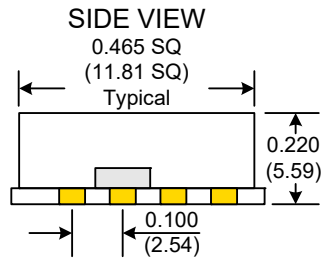

Pad	Connection
2	Vt
10	RF-OUTPUT
14	Vcc
Others	GROUND

- Unless otherwise specified, Dimensions are in: $\frac{IN}{(mm)}$
- Pad Location Dimensions are in: Inches