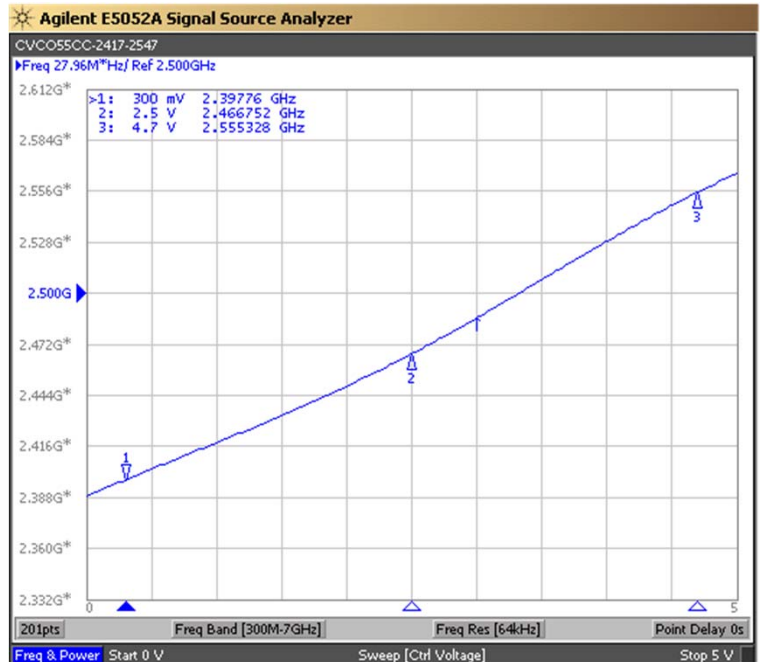

PERFORMANCE SPECIFICATION	MIN	TYP	MAX	UNITS
Lower Frequency:			2417	MHz
Upper Frequency:	2547			MHz
Tuning Voltage:	0.3		4.7	VDC
Supply Voltage:	4.75	5.0	5.25	VDC
Output Power:	+1.0	+3.0	+5.0	dBm
Supply Current:		25	35	mA
Harmonic Suppression (2 <sup>nd</sup> Harmonic):		-25	-15	dBc
Pushing:		2.5	5.0	MHz/V
Pulling, all Phases:		0.5	1.5	MHz pk-pk
Tuning Sensitivity:		40		MHz/V
Phase Noise @ 10kHz offset:		-105		dBc/Hz
Phase Noise @ 100kHz offset:		-128		dBc/Hz
Load Impedance:		50		$\Omega$
Input Capacitance:			15	pF
Operating Temperature Range:	-40		+85	$^{\circ}$ C
Storage Temperature Range:	-45		+90	$^{\circ}$ C

Phase Noise (1 Hz BW, Typical)

Tuning Curve (Typical)

**Product Control:**

Crystek Part Number:	CVCO55CC-2417-2547	Release Date:	19-Nov-2018
Revision Level:	C	Responsible:	C. Vales

Pad	Connection
2	Vt
10	RF-OUTPUT
14	Vcc
Others	GROUND

- Unless otherwise specified, Dimensions are in:  $\frac{IN}{(mm)}$
- Pad Location Dimensions are in: Inches

**TAPE AND REEL**

Drawing not to scale

**Product Control:**

Crystek Part Number:	CVCO55CC-2417-2547	Release Date:	19-Nov-2018
Revision Level:	C	Responsible:	C. Vales