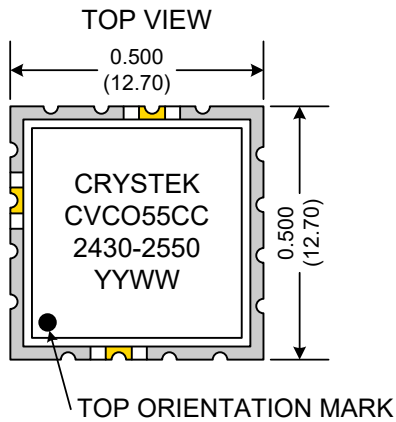

PERFORMANCE SPECIFICATION	MIN	TYP	MAX	UNITS
Lower Frequency:			2430	MHz
Upper Frequency:	2550			MHz
Tuning Voltage:	0.3		4.7	VDC
Supply Voltage:	4.75	5.0	5.25	VDC
Output Power:	+3.0	+5.0	+7.0	dBm
Supply Current:		20	40	mA
Harmonic Suppression (2 <sup>nd</sup> Harmonic):		-20	-15	dBc
Pushing:		1.0	2.0	MHz/V
Pulling, all Phases:		1.0	2.0	MHz pk-pk
Tuning Sensitivity:		44		MHz/V
Phase Noise @ 10kHz offset:		-106	-101	dBc/Hz
Phase Noise @ 100kHz offset:		-130	-125	dBc/Hz
Load Impedance:		50		$\Omega$
Input Capacitance:			22	pF
Operating Temperature Range:	-30		+70	$^{\circ}$ C
Storage Temperature Range:	-45		+90	$^{\circ}$ C

Phase Noise (1 Hz BW, Typical)

Tuning Curve (Typical)

**Product Control:**

Crystek Part Number:	CVCO55CC-2430-2550	Release Date:	01-Aug-2018
Revision Level:	E	Responsible:	C. Vales

Pad	Connection
2	Vt
10	RF-OUTPUT
14	Vcc
Others	GROUND

- Unless otherwise specified, Dimensions are in:  $\frac{IN}{(mm)}$
- Pad Location Dimensions are in: Inches

**TAPE AND REEL**

Drawing not to scale

**Product Control:**

Crystek Part Number:	CVCO55CC-2430-2550	Release Date:	01-Aug-2018
Revision Level:	E	Responsible:	C. Vales