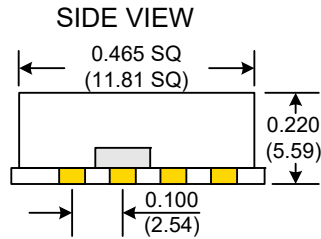

Pad	Connection
2	Vt
10	RF-OUTPUT
14	Vcc
Others	GROUND

- Unless otherwise specified, Dimensions are in: $\frac{IN}{(mm)}$
- Pad Location Dimensions are in: Inches