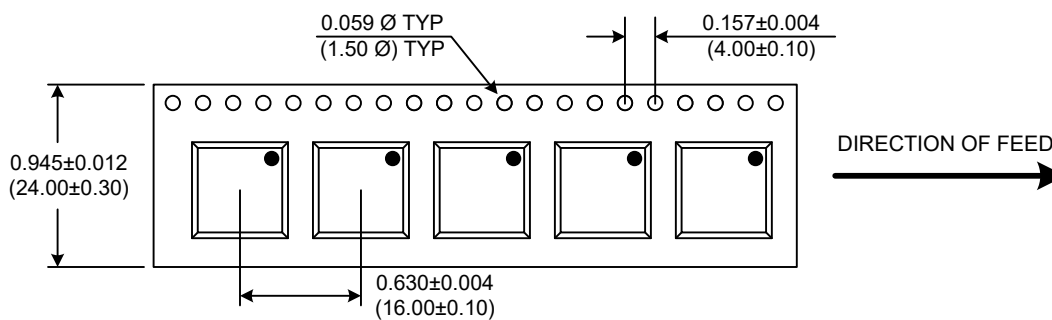

- Unless otherwise specified, Dimensions are in:  $\frac{IN}{(mm)}$
- Pad Location Dimensions are in: Inches

**TAPE AND REEL**

Drawing not to scale

**Product Control:**

Crystek Part Number:	CVCO55CC-2430-2550	Release Date:	01-Aug-2018
Revision Level:	E	Responsible:	C. Vales