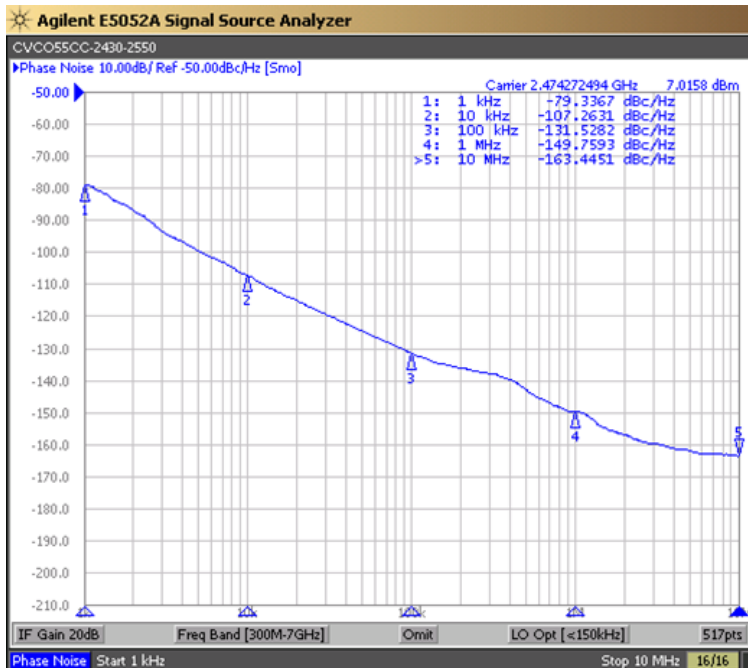

PERFORMANCE SPECIFICATION	MIN	TYP	MAX	UNITS
Lower Frequency:			2430	MHz
Upper Frequency:	2550			MHz
Tuning Voltage:	0.3		4.7	VDC
Supply Voltage:	4.75	5.0	5.25	VDC
Output Power:	+3.0	+5.0	+7.0	dBm
Supply Current:		20	40	mA
Harmonic Suppression (2 <sup>nd</sup> Harmonic):		-20	-15	dBc
Pushing:		1.0	2.0	MHz/V
Pulling, all Phases:		1.0	2.0	MHz pk-pk
Tuning Sensitivity:		44		MHz/V
Phase Noise @ 10kHz offset:		-106	-101	dBc/Hz
Phase Noise @ 100kHz offset:		-130	-125	dBc/Hz
Load Impedance:		50		$\Omega$
Input Capacitance:			22	pF
Operating Temperature Range:	-30		+70	$^{\circ}$ C
Storage Temperature Range:	-45		+90	$^{\circ}$ C

Phase Noise (1 Hz BW, Typical)

Tuning Curve (Typical)

**Product Control:**

Crystek Part Number:	CVCO55CC-2430-2550	Release Date:	01-Aug-2018
Revision Level:	E	Responsible:	C. Vales

Pad	Connection
2	Vt
10	RF-OUTPUT
14	Vcc
Others	GROUND

- Unless otherwise specified, Dimensions are in:  $\frac{IN}{(mm)}$
- Pad Location Dimensions are in: Inches

**TAPE AND REEL**

Drawing not to scale

**Product Control:**

Crystek Part Number:	CVCO55CC-2430-2550	Release Date:	01-Aug-2018
Revision Level:	E	Responsible:	C. Vales