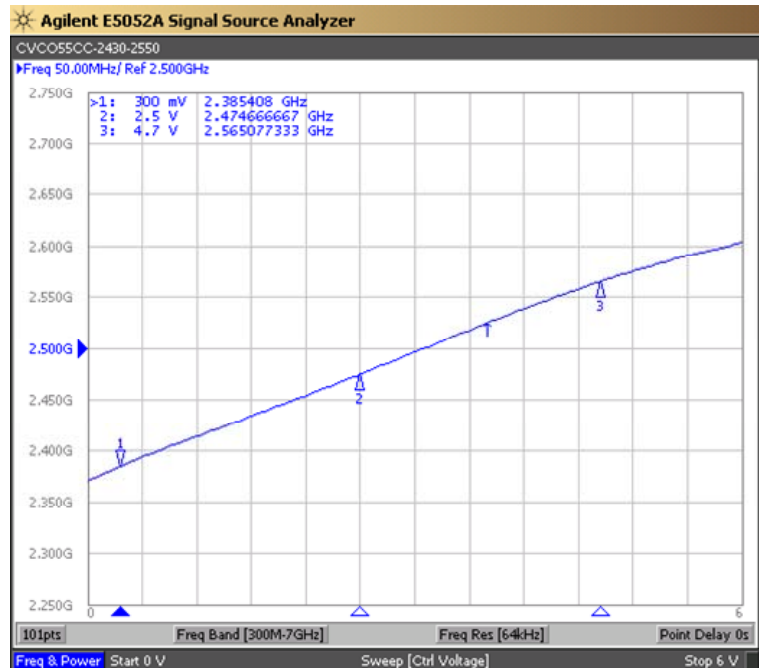

PERFORMANCE SPECIFICATION	MIN	TYP	MAX	UNITS
Lower Frequency:			2430	MHz
Upper Frequency:	2550			MHz
Tuning Voltage:	0.3		4.7	VDC
Supply Voltage:	4.75	5.0	5.25	VDC
Output Power:	+3.0	+5.0	+7.0	dBm
Supply Current:		20	40	mA
Harmonic Suppression (2 <sup>nd</sup> Harmonic):		-20	-15	dBc
Pushing:		1.0	2.0	MHz/V
Pulling, all Phases:		1.0	2.0	MHz pk-pk
Tuning Sensitivity:		44		MHz/V
Phase Noise @ 10kHz offset:		-106	-101	dBc/Hz
Phase Noise @ 100kHz offset:		-130	-125	dBc/Hz
Load Impedance:		50		$\Omega$
Input Capacitance:			22	pF
Operating Temperature Range:	-30		+70	$^{\circ}$ C
Storage Temperature Range:	-45		+90	$^{\circ}$ C

Phase Noise (1 Hz BW, Typical)

Tuning Curve (Typical)

**Product Control:**

Crystek Part Number:	CVCO55CC-2430-2550	Release Date:	01-Aug-2018
Revision Level:	E	Responsible:	C. Vales

Pad	Connection
2	Vt
10	RF-OUTPUT
14	Vcc
Others	GROUND

- Unless otherwise specified, Dimensions are in:  $\frac{IN}{(mm)}$
- Pad Location Dimensions are in: Inches

**TAPE AND REEL**

Drawing not to scale

**Product Control:**

Crystek Part Number:	CVCO55CC-2430-2550	Release Date:	01-Aug-2018
Revision Level:	E	Responsible:	C. Vales