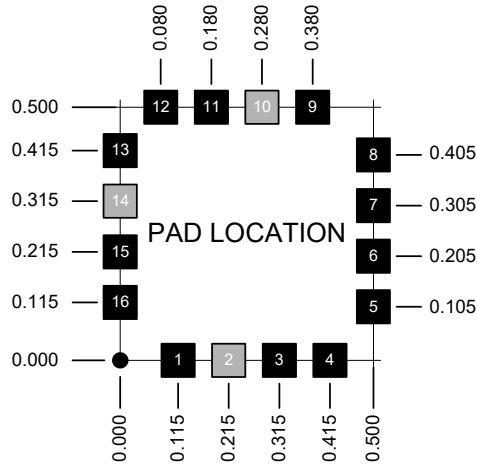

Phase Noise (1 Hz BW, Typical)

Tuning Curve (Typical)

Product Control:

Crystek Part Number:	CVCO55CC-2500-2600	Release Date:	01-Dec-2016
Revision Level:	F	Responsible:	C. Vales

Pad	Connection
2	Vt
10	RF-OUTPUT
14	Vcc
Others	GROUND

- Unless otherwise specified, Dimensions are in: $\frac{IN}{(mm)}$
- Pad Location Dimensions are in: Inches

TAPE AND REEL

Drawing not to scale

Product Control:

Crystek Part Number:	CVCO55CC-2500-2600	Release Date:	01-Dec-2016
Revision Level:	F	Responsible:	C. Vales