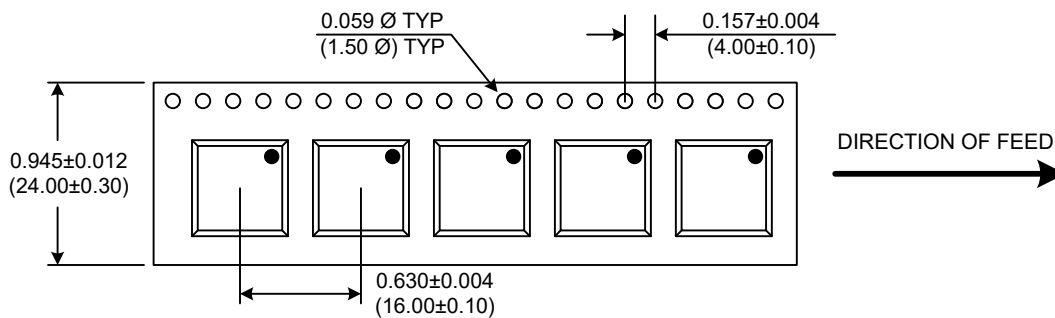

Phase Noise (1 Hz BW, Typical)

Tuning Curve (Typical)

Product Control:

Crystek Part Number:	CVCO55CC-2500-2600	Release Date:	01-Dec-2016
Revision Level:	F	Responsible:	C. Vales

Pad	Connection
2	Vt
10	RF-OUTPUT
14	Vcc
Others	GROUND

- Unless otherwise specified, Dimensions are in: $\frac{IN}{(mm)}$
- Pad Location Dimensions are in: Inches

TAPE AND REEL

Drawing not to scale

Product Control:

Crystek Part Number:	CVCO55CC-2500-2600	Release Date:	01-Dec-2016
Revision Level:	F	Responsible:	C. Vales