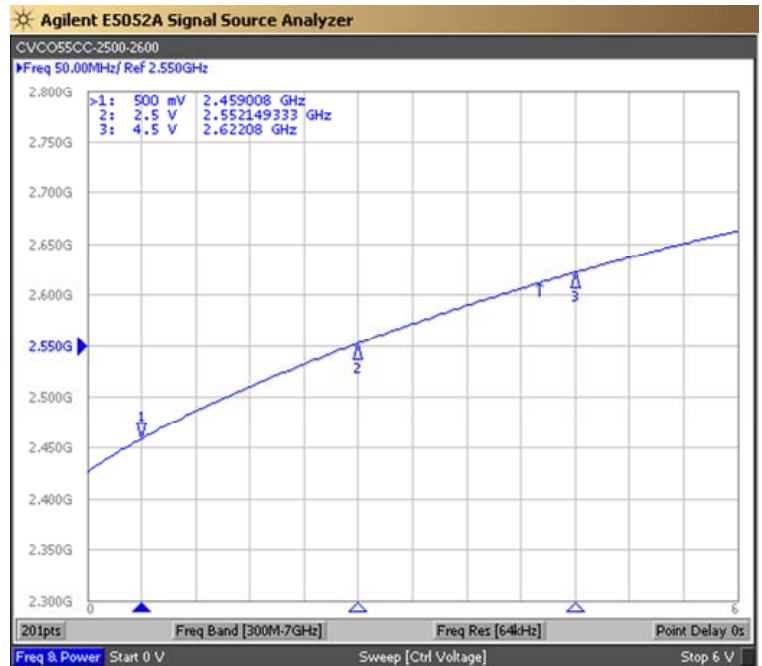

PERFORMANCE SPECIFICATION	MIN	TYP	MAX	UNITS
Lower Frequency:			2500	MHz
Upper Frequency:	2600			MHz
Tuning Voltage:	0.5		4.5	VDC
Supply Voltage:	4.75	5.0	5.25	VDC
Output Power:	0	+3.0	+6.0	dBm
Supply Current:			35	mA
Harmonic Suppression (2 nd Harmonic):		-20		dBc
Pushing:		0.5	1.0	MHz/V
Pulling, all Phases:		0.5	1.0	MHz pk-pk
Tuning Sensitivity:		32		MHz/V
Phase Noise @ 10kHz offset:		-107	-101	dBc/Hz
Phase Noise @ 100kHz offset:		-131	-127	dBc/Hz
Load Impedance:		50		Ω
Input Capacitance:			15	pF
Operating Temperature Range:	-40		+85	$^{\circ}\text{C}$
Storage Temperature Range:	-45		+90	$^{\circ}\text{C}$

Phase Noise (1 Hz BW, Typical)

Tuning Curve (Typical)

Product Control:

Crystek Part Number:	CVCO55CC-2500-2600	Release Date:	01-Dec-2016
Revision Level:	F	Responsible:	C. Vales

Pad	Connection
2	Vt
10	RF-OUTPUT
14	Vcc
Others	GROUND

- Unless otherwise specified, Dimensions are in: $\frac{IN}{(mm)}$
- Pad Location Dimensions are in: Inches

TAPE AND REEL

Drawing not to scale

Product Control:

Crystek Part Number:	CVCO55CC-2500-2600	Release Date:	01-Dec-2016
Revision Level:	F	Responsible:	C. Vales