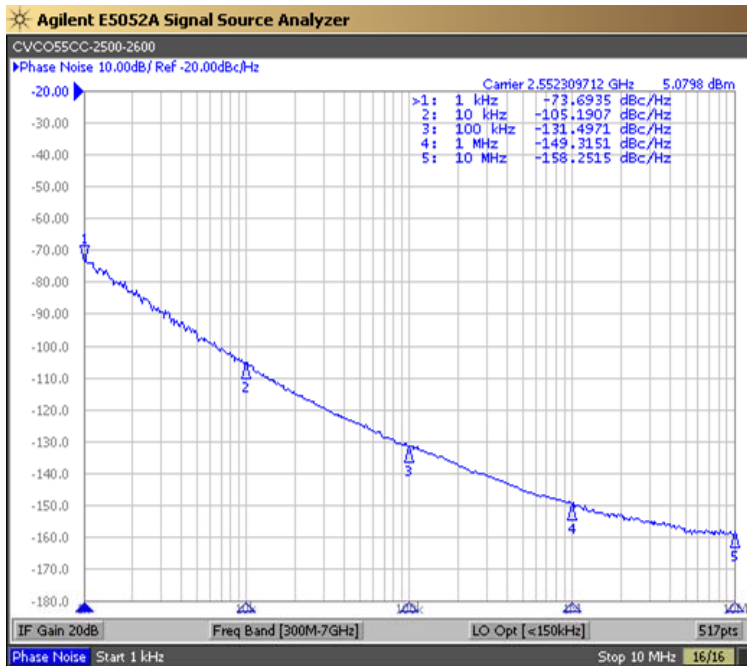

PERFORMANCE SPECIFICATION	MIN	TYP	MAX	UNITS
Lower Frequency:			2500	MHz
Upper Frequency:	2600			MHz
Tuning Voltage:	0.5		4.5	VDC
Supply Voltage:	4.75	5.0	5.25	VDC
Output Power:	0	+3.0	+6.0	dBm
Supply Current:			35	mA
Harmonic Suppression (2 nd Harmonic):		-20		dBc
Pushing:		0.5	1.0	MHz/V
Pulling, all Phases:		0.5	1.0	MHz pk-pk
Tuning Sensitivity:		32		MHz/V
Phase Noise @ 10kHz offset:		-107	-101	dBc/Hz
Phase Noise @ 100kHz offset:		-131	-127	dBc/Hz
Load Impedance:		50		Ω
Input Capacitance:			15	pF
Operating Temperature Range:	-40		+85	$^{\circ}\text{C}$
Storage Temperature Range:	-45		+90	$^{\circ}\text{C}$

Phase Noise (1 Hz BW, Typical)

Tuning Curve (Typical)

Product Control:

Crystek Part Number:	CVCO55CC-2500-2600	Release Date:	01-Dec-2016
Revision Level:	F	Responsible:	C. Vales

Pad	Connection
2	Vt
10	RF-OUTPUT
14	Vcc
Others	GROUND

- Unless otherwise specified, Dimensions are in: $\frac{IN}{(mm)}$
- Pad Location Dimensions are in: Inches

TAPE AND REEL

Drawing not to scale

Product Control:

Crystek Part Number:	CVCO55CC-2500-2600	Release Date:	01-Dec-2016
Revision Level:	F	Responsible:	C. Vales