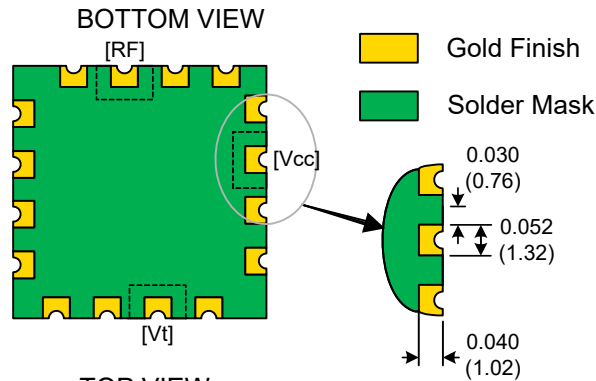

PERFORMANCE SPECIFICATION	MIN	TYP	MAX	UNITS
Lower Frequency:			2500	MHz
Upper Frequency:	2600			MHz
Tuning Voltage:	0.5		4.5	VDC
Supply Voltage:	4.75	5.0	5.25	VDC
Output Power:	0	+3.0	+6.0	dBm
Supply Current:			35	mA
Harmonic Suppression (2 nd Harmonic):		-20		dBc
Pushing:		0.5	1.0	MHz/V
Pulling, all Phases:		0.5	1.0	MHz pk-pk
Tuning Sensitivity:		32		MHz/V
Phase Noise @ 10kHz offset:		-107	-101	dBc/Hz
Phase Noise @ 100kHz offset:		-131	-127	dBc/Hz
Load Impedance:		50		Ω
Input Capacitance:			15	pF
Operating Temperature Range:	-40		+85	$^{\circ}\text{C}$
Storage Temperature Range:	-45		+90	$^{\circ}\text{C}$

Phase Noise (1 Hz BW, Typical)

Tuning Curve (Typical)

Product Control:

Crystek Part Number:	CVCO55CC-2500-2600	Release Date:	01-Dec-2016
Revision Level:	F	Responsible:	C. Vales

Pad	Connection
2	Vt
10	RF-OUTPUT
14	Vcc
Others	GROUND

- Unless otherwise specified, Dimensions are in: $\frac{IN}{(mm)}$
- Pad Location Dimensions are in: Inches

TAPE AND REEL

Drawing not to scale

Product Control:

Crystek Part Number:	CVCO55CC-2500-2600	Release Date:	01-Dec-2016
Revision Level:	F	Responsible:	C. Vales