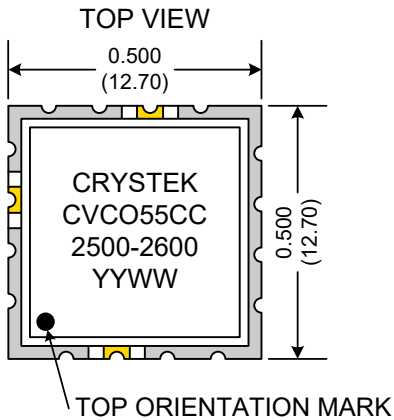

PERFORMANCE SPECIFICATION	MIN	TYP	MAX	UNITS
Lower Frequency:			2500	MHz
Upper Frequency:	2600			MHz
Tuning Voltage:	0.5		4.5	VDC
Supply Voltage:	4.75	5.0	5.25	VDC
Output Power:	0	+3.0	+6.0	dBm
Supply Current:			35	mA
Harmonic Suppression (2 nd Harmonic):		-20		dBc
Pushing:		0.5	1.0	MHz/V
Pulling, all Phases:		0.5	1.0	MHz pk-pk
Tuning Sensitivity:		32		MHz/V
Phase Noise @ 10kHz offset:		-107	-101	dBc/Hz
Phase Noise @ 100kHz offset:		-131	-127	dBc/Hz
Load Impedance:		50		Ω
Input Capacitance:			15	pF
Operating Temperature Range:	-40		+85	$^{\circ}\text{C}$
Storage Temperature Range:	-45		+90	$^{\circ}\text{C}$

Phase Noise (1 Hz BW, Typical)

Tuning Curve (Typical)

Product Control:

Crystek Part Number:	CVCO55CC-2500-2600	Release Date:	01-Dec-2016
Revision Level:	F	Responsible:	C. Vales

Pad	Connection
2	Vt
10	RF-OUTPUT
14	Vcc
Others	GROUND

- Unless otherwise specified, Dimensions are in: $\frac{IN}{(mm)}$
- Pad Location Dimensions are in: Inches

TAPE AND REEL

Drawing not to scale

Product Control:

Crystek Part Number:	CVCO55CC-2500-2600	Release Date:	01-Dec-2016
Revision Level:	F	Responsible:	C. Vales