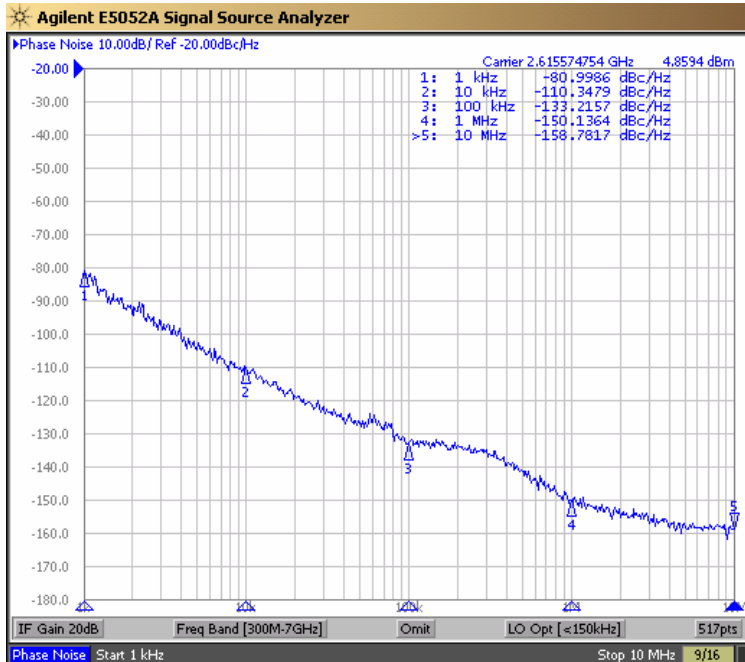

PERFORMANCE SPECIFICATION	MIN	TYP	MAX	UNITS
Lower Frequency:			2567	MHz
Upper Frequency:	2741			MHz
Tuning Voltage:	0.1		16.0	VDC
Supply Voltage:	7.6	8.0	8.4	VDC
Output Power:	+3.0	+5.0	+7.0	dBm
Supply Current:		25	35	mA
Harmonic Suppression (2 <sup>nd</sup> Harmonic):		-15	-10	dBc
Pushing:		0.5	1.0	MHz/V
Pulling, all Phases:		3.0	5.0	MHz pk-pk
Tuning Sensitivity:		20		MHz/V
Phase Noise @ 10kHz offset:		-108	-104	dBc/Hz
Phase Noise @ 100kHz offset:		-133	-124	dBc/Hz
Load Impedance:		50		$\Omega$
Input Capacitance:			22	pF
Operating Temperature Range:	-40		+85	$^{\circ}$ C
Storage Temperature Range:	-45		+90	$^{\circ}$ C

Phase Noise (1 Hz BW, Typical)

Tuning Curve (Typical)

**Product Control:**

Crystek Part Number:	CVCO55CC-2567-2741	Release Date:	08-Aug-2017
Revision Level:	C	Responsible:	C. Vales

Pad	Connection
2	Vt
10	RF-OUTPUT
14	Vcc
Others	GROUND

- Unless otherwise specified, Dimensions are in:  $\frac{IN}{(mm)}$
- Pad Location Dimensions are in: Inches

**TAPE AND REEL**

Drawing not to scale

**Product Control:**

Crystek Part Number:	CVCO55CC-2567-2741	Release Date:	08-Aug-2017
Revision Level:	C	Responsible:	C. Vales