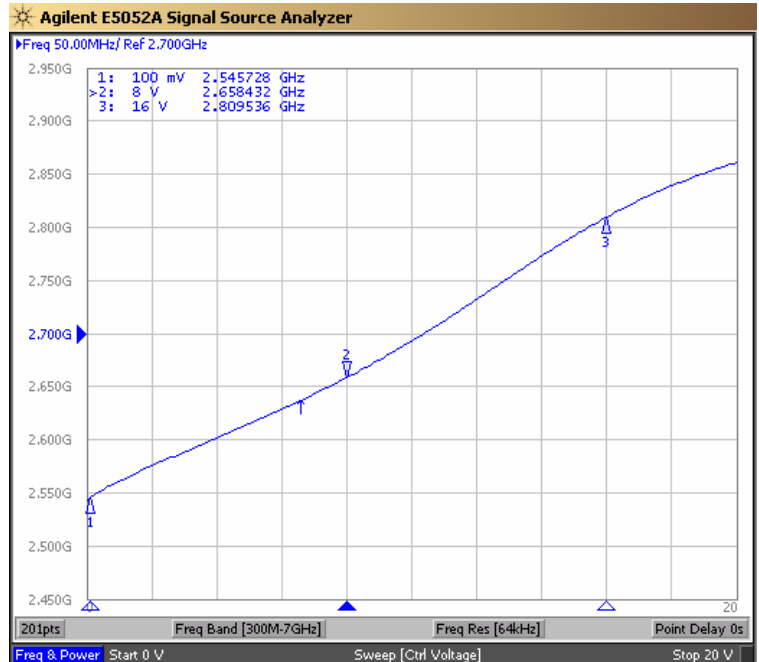

PERFORMANCE SPECIFICATION	MIN	TYP	MAX	UNITS
Lower Frequency:			2567	MHz
Upper Frequency:	2741			MHz
Tuning Voltage:	0.1		16.0	VDC
Supply Voltage:	7.6	8.0	8.4	VDC
Output Power:	+3.0	+5.0	+7.0	dBm
Supply Current:		25	35	mA
Harmonic Suppression (2 <sup>nd</sup> Harmonic):		-15	-10	dBc
Pushing:		0.5	1.0	MHz/V
Pulling, all Phases:		3.0	5.0	MHz pk-pk
Tuning Sensitivity:		20		MHz/V
Phase Noise @ 10kHz offset:		-108	-104	dBc/Hz
Phase Noise @ 100kHz offset:		-133	-124	dBc/Hz
Load Impedance:		50		$\Omega$
Input Capacitance:			22	pF
Operating Temperature Range:	-40		+85	$^{\circ}$ C
Storage Temperature Range:	-45		+90	$^{\circ}$ C

Phase Noise (1 Hz BW, Typical)

Tuning Curve (Typical)

**Product Control:**

Crystek Part Number:	CVCO55CC-2567-2741	Release Date:	08-Aug-2017
Revision Level:	C	Responsible:	C. Vales

Pad	Connection
2	Vt
10	RF-OUTPUT
14	Vcc
Others	GROUND

- Unless otherwise specified, Dimensions are in:  $\frac{IN}{(mm)}$
- Pad Location Dimensions are in: Inches

**TAPE AND REEL**

Drawing not to scale

**Product Control:**

Crystek Part Number:	CVCO55CC-2567-2741	Release Date:	08-Aug-2017
Revision Level:	C	Responsible:	C. Vales