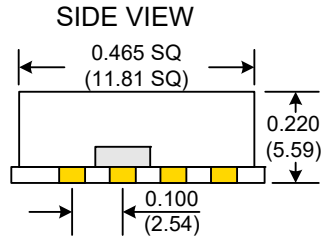

PERFORMANCE SPECIFICATION	MIN	TYP	MAX	UNITS
Lower Frequency:			2567	MHz
Upper Frequency:	2741			MHz
Tuning Voltage:	0.1		16.0	VDC
Supply Voltage:	7.6	8.0	8.4	VDC
Output Power:	+3.0	+5.0	+7.0	dBm
Supply Current:		25	35	mA
Harmonic Suppression (2 <sup>nd</sup> Harmonic):		-15	-10	dBc
Pushing:		0.5	1.0	MHz/V
Pulling, all Phases:		3.0	5.0	MHz pk-pk
Tuning Sensitivity:		20		MHz/V
Phase Noise @ 10kHz offset:		-108	-104	dBc/Hz
Phase Noise @ 100kHz offset:		-133	-124	dBc/Hz
Load Impedance:		50		$\Omega$
Input Capacitance:			22	pF
Operating Temperature Range:	-40		+85	$^{\circ}$ C
Storage Temperature Range:	-45		+90	$^{\circ}$ C

Phase Noise (1 Hz BW, Typical)

Tuning Curve (Typical)

**Product Control:**

Crystek Part Number:	CVCO55CC-2567-2741	Release Date:	08-Aug-2017
Revision Level:	C	Responsible:	C. Vales

Pad	Connection
2	Vt
10	RF-OUTPUT
14	Vcc
Others	GROUND

- Unless otherwise specified, Dimensions are in:  $\frac{IN}{(mm)}$
- Pad Location Dimensions are in: Inches

**TAPE AND REEL**

Drawing not to scale

**Product Control:**

Crystek Part Number:	CVCO55CC-2567-2741	Release Date:	08-Aug-2017
Revision Level:	C	Responsible:	C. Vales