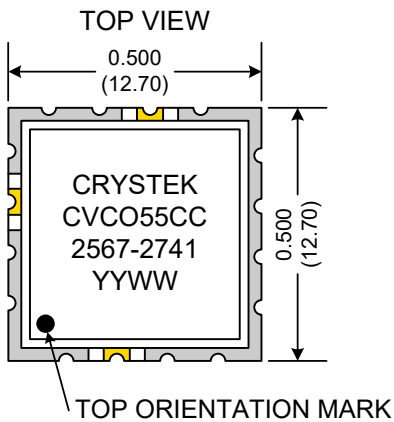

PERFORMANCE SPECIFICATION	MIN	TYP	MAX	UNITS
Lower Frequency:			2567	MHz
Upper Frequency:	2741			MHz
Tuning Voltage:	0.1		16.0	VDC
Supply Voltage:	7.6	8.0	8.4	VDC
Output Power:	+3.0	+5.0	+7.0	dBm
Supply Current:		25	35	mA
Harmonic Suppression (2 <sup>nd</sup> Harmonic):		-15	-10	dBc
Pushing:		0.5	1.0	MHz/V
Pulling, all Phases:		3.0	5.0	MHz pk-pk
Tuning Sensitivity:		20		MHz/V
Phase Noise @ 10kHz offset:		-108	-104	dBc/Hz
Phase Noise @ 100kHz offset:		-133	-124	dBc/Hz
Load Impedance:		50		$\Omega$
Input Capacitance:			22	pF
Operating Temperature Range:	-40		+85	$^{\circ}$ C
Storage Temperature Range:	-45		+90	$^{\circ}$ C

Phase Noise (1 Hz BW, Typical)

Tuning Curve (Typical)

**Product Control:**

Crystek Part Number:	CVCO55CC-2567-2741	Release Date:	08-Aug-2017
Revision Level:	C	Responsible:	C. Vales

Pad	Connection
2	Vt
10	RF-OUTPUT
14	Vcc
Others	GROUND

- Unless otherwise specified, Dimensions are in:  $\frac{IN}{(mm)}$
- Pad Location Dimensions are in: Inches

**TAPE AND REEL**

Drawing not to scale

**Product Control:**

Crystek Part Number:	CVCO55CC-2567-2741	Release Date:	08-Aug-2017
Revision Level:	C	Responsible:	C. Vales