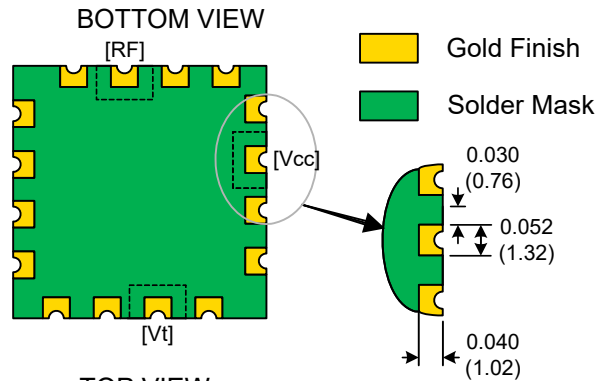

PERFORMANCE SPECIFICATION	MIN	TYP	MAX	UNITS
Lower Frequency:			2567	MHz
Upper Frequency:	2741			MHz
Tuning Voltage:	0.1		16.0	VDC
Supply Voltage:	7.6	8.0	8.4	VDC
Output Power:	+3.0	+5.0	+7.0	dBm
Supply Current:		25	35	mA
Harmonic Suppression (2 <sup>nd</sup> Harmonic):		-15	-10	dBc
Pushing:		0.5	1.0	MHz/V
Pulling, all Phases:		3.0	5.0	MHz pk-pk
Tuning Sensitivity:		20		MHz/V
Phase Noise @ 10kHz offset:		-108	-104	dBc/Hz
Phase Noise @ 100kHz offset:		-133	-124	dBc/Hz
Load Impedance:		50		$\Omega$
Input Capacitance:			22	pF
Operating Temperature Range:	-40		+85	$^{\circ}$ C
Storage Temperature Range:	-45		+90	$^{\circ}$ C

Phase Noise (1 Hz BW, Typical)

Tuning Curve (Typical)

**Product Control:**

Crystek Part Number:	CVCO55CC-2567-2741	Release Date:	08-Aug-2017
Revision Level:	C	Responsible:	C. Vales

Pad	Connection
2	Vt
10	RF-OUTPUT
14	Vcc
Others	GROUND

- Unless otherwise specified, Dimensions are in:  $\frac{IN}{(mm)}$
- Pad Location Dimensions are in: Inches

**TAPE AND REEL**

Drawing not to scale

**Product Control:**

Crystek Part Number:	CVCO55CC-2567-2741	Release Date:	08-Aug-2017
Revision Level:	C	Responsible:	C. Vales