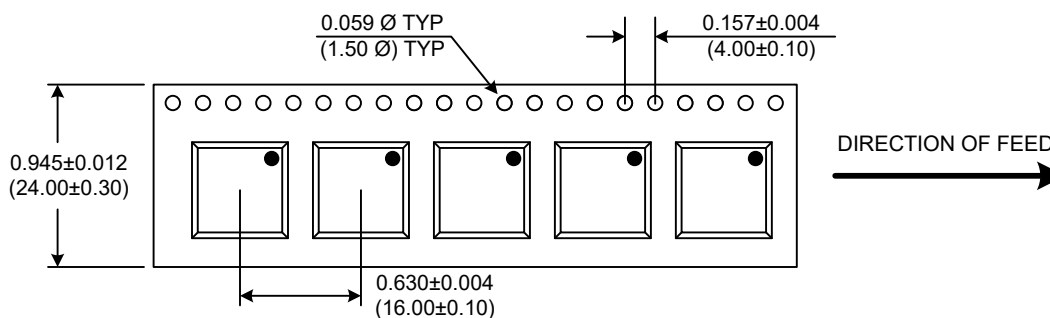

Phase Noise (1 Hz BW, Typical)

Tuning Curve (Typical)

**Product Control:**

Crystek Part Number:	CVCO55CC-2567-2741	Release Date:	08-Aug-2017
Revision Level:	C	Responsible:	C. Vales

Pad	Connection
2	Vt
10	RF-OUTPUT
14	Vcc
Others	GROUND

- Unless otherwise specified, Dimensions are in:  $\frac{IN}{(mm)}$
- Pad Location Dimensions are in: Inches

**TAPE AND REEL**

Drawing not to scale

**Product Control:**

Crystek Part Number:	CVCO55CC-2567-2741	Release Date:	08-Aug-2017
Revision Level:	C	Responsible:	C. Vales