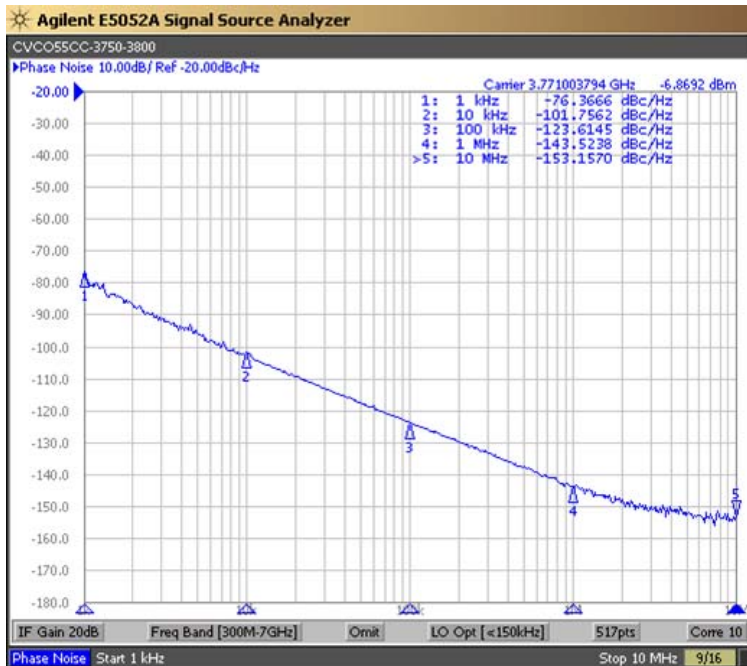

PERFORMANCE SPECIFICATION	MIN	TYP	MAX	UNITS
Lower Frequency:			3750	MHz
Upper Frequency:	3800			MHz
Tuning Voltage:	0.5		16.0	VDC
Supply Voltage:	4.75	5.0	5.25	VDC
Output Power:	0	+2.0	+4.0	dBm
Supply Current:		30		mA
Harmonic Suppression (2 nd Harmonic):		-15	-10	dBc
Pushing:		1.0	2.0	MHz/V
Pulling, all Phases:		2.5	5.0	MHz pk-pk
Tuning Sensitivity:		22		MHz/V
Phase Noise @ 10kHz offset:		-105	-103	dBc/Hz
Phase Noise @ 100kHz offset:		-125	-123	dBc/Hz
Load Impedance:		50		Ω
Input Capacitance:			10	pF
Operating Temperature Range:	-40		+85	$^{\circ}$ C
Storage Temperature Range:	-45		+90	$^{\circ}$ C

Phase Noise (1 Hz BW, Typical)

Tuning Curve (Typical)

Product Control:

Crystek Part Number:	CVCO55CC-3750-3800	Release Date:	31-Jul-2018
Revision Level:	C	Responsible:	C. Vales

Pad	Connection
2	Vt
10	RF-OUTPUT
14	Vcc
Others	GROUND

- Unless otherwise specified, Dimensions are in: $\frac{IN}{(mm)}$
- Pad Location Dimensions are in: Inches

TAPE AND REEL

Drawing not to scale

Product Control:

Crystek Part Number:	CVCO55CC-3750-3800	Release Date:	31-Jul-2018
Revision Level:	C	Responsible:	C. Vales