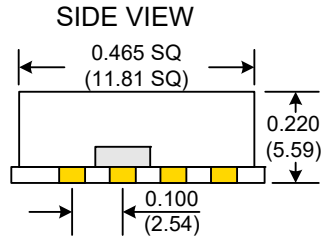

Pad	Connection
2	Vt
10	RF-OUTPUT
14	Vcc
Others	GROUND

- Unless otherwise specified, Dimensions are in: $\frac{IN}{(mm)}$
- Pad Location Dimensions are in: Inches