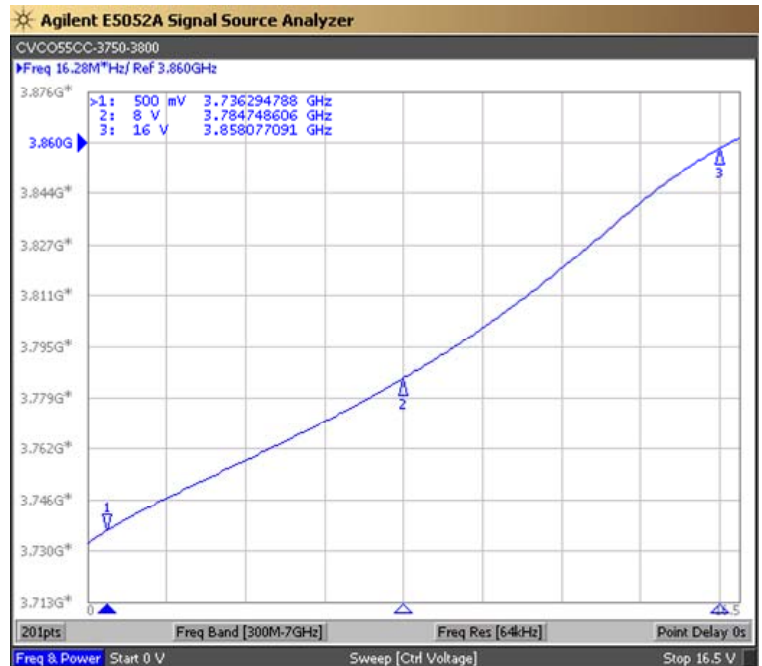

PERFORMANCE SPECIFICATION	MIN	TYP	MAX	UNITS
Lower Frequency:			3750	MHz
Upper Frequency:	3800			MHz
Tuning Voltage:	0.5		16.0	VDC
Supply Voltage:	4.75	5.0	5.25	VDC
Output Power:	0	+2.0	+4.0	dBm
Supply Current:		30		mA
Harmonic Suppression (2 nd Harmonic):		-15	-10	dBc
Pushing:		1.0	2.0	MHz/V
Pulling, all Phases:		2.5	5.0	MHz pk-pk
Tuning Sensitivity:		22		MHz/V
Phase Noise @ 10kHz offset:		-105	-103	dBc/Hz
Phase Noise @ 100kHz offset:		-125	-123	dBc/Hz
Load Impedance:		50		Ω
Input Capacitance:			10	pF
Operating Temperature Range:	-40		+85	$^{\circ}$ C
Storage Temperature Range:	-45		+90	$^{\circ}$ C

Phase Noise (1 Hz BW, Typical)

Tuning Curve (Typical)

Product Control:

Crystek Part Number:	CVCO55CC-3750-3800	Release Date:	31-Jul-2018
Revision Level:	C	Responsible:	C. Vales

Pad	Connection
2	Vt
10	RF-OUTPUT
14	Vcc
Others	GROUND

- Unless otherwise specified, Dimensions are in: $\frac{IN}{(mm)}$
- Pad Location Dimensions are in: Inches

TAPE AND REEL

Drawing not to scale

Product Control:

Crystek Part Number:	CVCO55CC-3750-3800	Release Date:	31-Jul-2018
Revision Level:	C	Responsible:	C. Vales