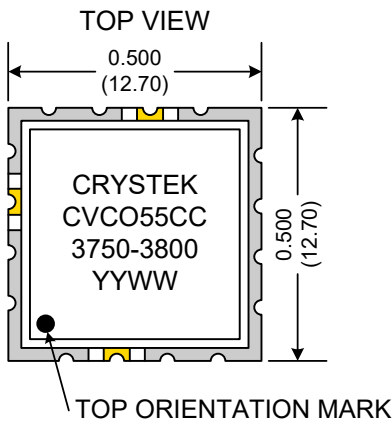

PERFORMANCE SPECIFICATION	MIN	TYP	MAX	UNITS
Lower Frequency:			3750	MHz
Upper Frequency:	3800			MHz
Tuning Voltage:	0.5		16.0	VDC
Supply Voltage:	4.75	5.0	5.25	VDC
Output Power:	0	+2.0	+4.0	dBm
Supply Current:		30		mA
Harmonic Suppression (2 nd Harmonic):		-15	-10	dBc
Pushing:		1.0	2.0	MHz/V
Pulling, all Phases:		2.5	5.0	MHz pk-pk
Tuning Sensitivity:		22		MHz/V
Phase Noise @ 10kHz offset:		-105	-103	dBc/Hz
Phase Noise @ 100kHz offset:		-125	-123	dBc/Hz
Load Impedance:		50		Ω
Input Capacitance:			10	pF
Operating Temperature Range:	-40		+85	$^{\circ}$ C
Storage Temperature Range:	-45		+90	$^{\circ}$ C

Phase Noise (1 Hz BW, Typical)

Tuning Curve (Typical)

Product Control:

Crystek Part Number:	CVCO55CC-3750-3800	Release Date:	31-Jul-2018
Revision Level:	C	Responsible:	C. Vales

Pad	Connection
2	Vt
10	RF-OUTPUT
14	Vcc
Others	GROUND

- Unless otherwise specified, Dimensions are in: $\frac{IN}{(mm)}$
- Pad Location Dimensions are in: Inches

TAPE AND REEL

Drawing not to scale

Product Control:

Crystek Part Number:	CVCO55CC-3750-3800	Release Date:	31-Jul-2018
Revision Level:	C	Responsible:	C. Vales