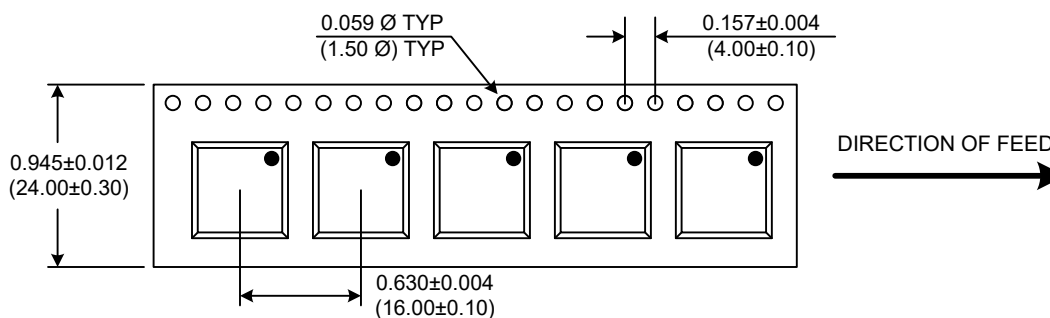

PERFORMANCE SPECIFICATION	MIN	TYP	MAX	UNITS
Lower Frequency:			3750	MHz
Upper Frequency:	3800			MHz
Tuning Voltage:	0.5		16.0	VDC
Supply Voltage:	4.75	5.0	5.25	VDC
Output Power:	0	+2.0	+4.0	dBm
Supply Current:		30		mA
Harmonic Suppression (2 nd Harmonic):		-15	-10	dBc
Pushing:		1.0	2.0	MHz/V
Pulling, all Phases:		2.5	5.0	MHz pk-pk
Tuning Sensitivity:		22		MHz/V
Phase Noise @ 10kHz offset:		-105	-103	dBc/Hz
Phase Noise @ 100kHz offset:		-125	-123	dBc/Hz
Load Impedance:		50		Ω
Input Capacitance:			10	pF
Operating Temperature Range:	-40		+85	$^{\circ}$ C
Storage Temperature Range:	-45		+90	$^{\circ}$ C

Phase Noise (1 Hz BW, Typical)

Tuning Curve (Typical)

Product Control:

Crystek Part Number:	CVCO55CC-3750-3800	Release Date:	31-Jul-2018
Revision Level:	C	Responsible:	C. Vales

Pad	Connection
2	Vt
10	RF-OUTPUT
14	Vcc
Others	GROUND

- Unless otherwise specified, Dimensions are in: $\frac{IN}{(mm)}$
- Pad Location Dimensions are in: Inches

TAPE AND REEL

Drawing not to scale

Product Control:

Crystek Part Number:	CVCO55CC-3750-3800	Release Date:	31-Jul-2018
Revision Level:	C	Responsible:	C. Vales