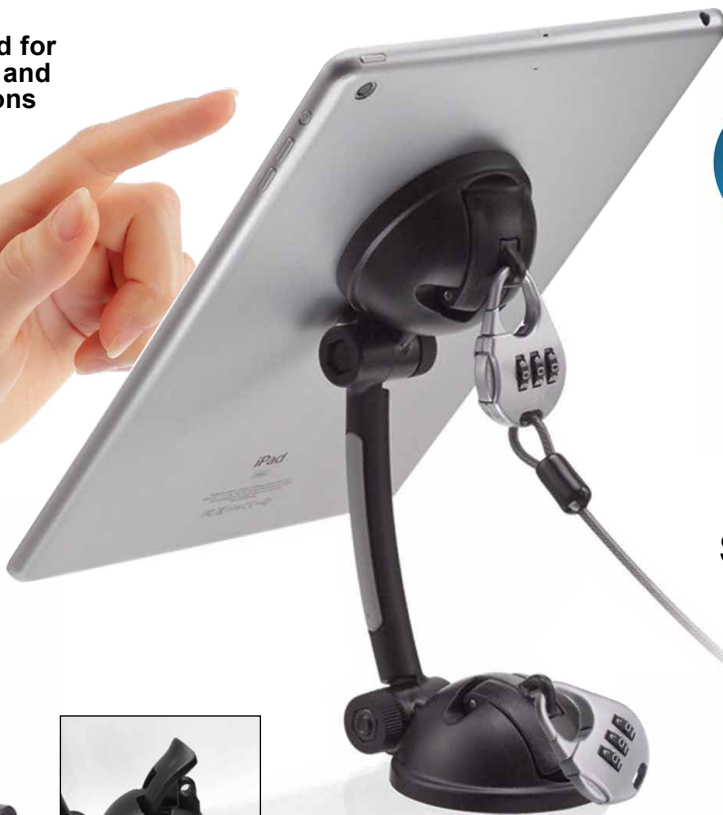

# Suction Mount Stand with Theft Deterrent Lock for Tablets and Smartphones

[Click to Watch Video](#)

**Adjustable stand for both horizontal and vertical positions**

Fully adjustable arm for maximum maneuverability

**Security and convenience for your Tablets and Smartphones!**

Fully adjustable neck and mount

Sturdy lock and cable

Protect your device using CTA Digital's Suction Mount Stand with Theft Deterrent Lock for Tablets and Smartphones. This anti-theft mount firmly attaches to the back of a tablet or phone on one end and to another smooth surface on the other end for extra resistance with ultra strong suction on both sides. The stand can then be locked around any secure object with the included steel-core combination cable lock. The 3-dial combination cable lock attaches over the suction locking lever so that the suction force cannot be released and works as a very effective theft deterrent, ideal for offices, dorms, coffee shops and other shared spaces. The suction mount attaches to desks and most smooth or nonporous walls and can be conveniently positioned with the adjustable stand to comfortably watch videos or enjoy apps anywhere. So enjoy added security and utility with CTA's Suction Mount Stand with Theft Deterrent Lock for Tablets and Smartphones.

**Features Include:**

- Double-sided ultra strong suction mount attaches to most smooth surfaces
- Comfortably watch videos or use apps with the adjustable stand
- Securely lock with included combination cable lock
- Resettable 3-dial lock combination
- Light and portable design

**Specifications:**

- Suction Diameter: 2.625
- Combination Cable Lock Length: 70"
- Materials: ABS, nylon and rubber plastic
- Attach to desks, tables, walls (glass, tiles, stainless steel, acrylic boards and most other smooth or nonporous surfaces)