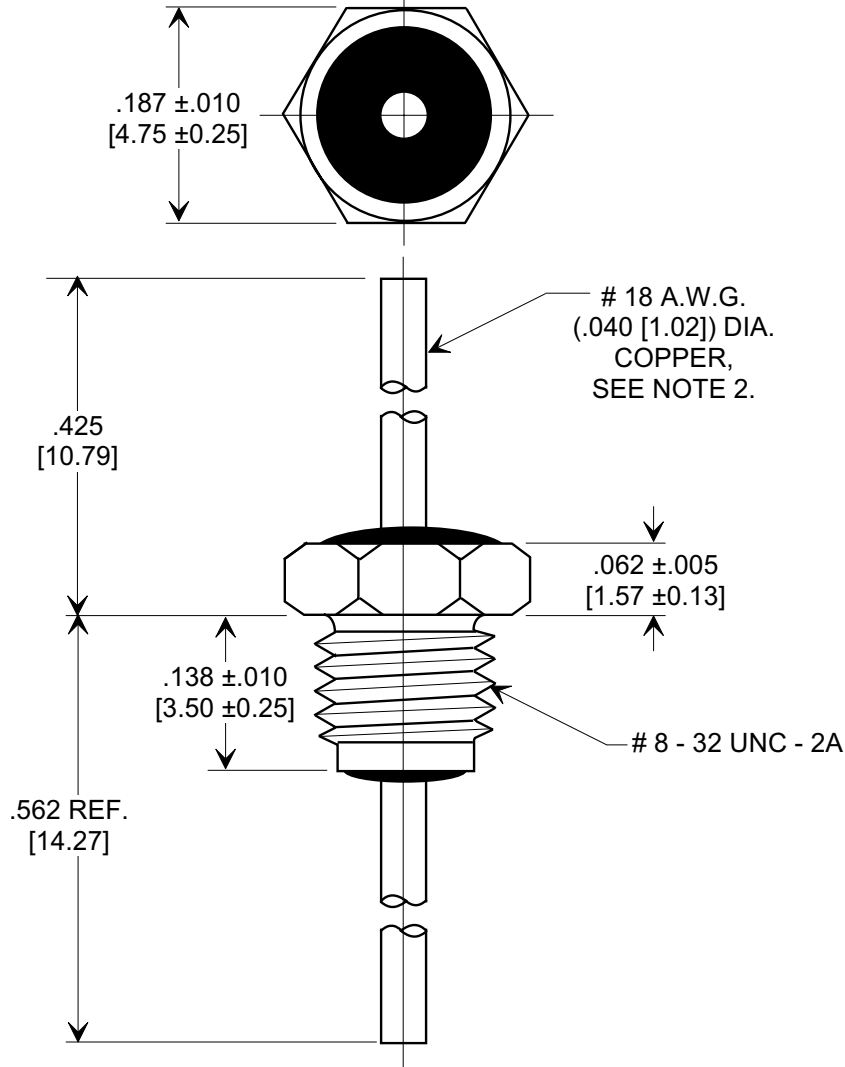

MARKETING SALES DRAWING
DIMENSIONS IN INCHES - DO NOT SCALE THIS DRAWING
DIMENSIONS IN METRIC - []

Electrical Testing
per Tusonix standard
test plans and Mil-Std-202
Test Methods.

NOTES:

- TUSONIX STANDARD PART NUMBER: 4205-002.
TUSONIX RoHS COMPLIANT PART NUMBER: 4205-002 LF.
CUSTOMER MUST SPECIFY STANDARD OR RoHS PART NUMBER WHEN ORDERING.
- LEAD FINISH: STANDARD PART #: 60/40 SOLDER PLATED. RoHS PART #: SILVER PLATED.
- SILVER PLATED STEEL BUSHING.
- SILVER PLATED INTERNAL TOOTH LOCK WASHER AND #8-32 UNC-2B HEX NUT SUPPLIED.
MAX. MOUNTING TORQUE 5 LB. INCHES [.565 N-m].
- PART MARKING: TRADEMARK AND VARIATION NUMBER ON HEX FLATS.
STANDARD PART: BLACK INK. RoHS PART: GREEN INK.

MIN. CAP. (pF)	WORKING VOLTAGE (VWdc)		CURRENT Idc	I.R. MIN. @ 100 (VDC)	DWV (VDC)	MINIMUM NO LOAD INSERTION LOSS (dB) AT 25°C PER MIL-STD-220			
	85° C	125° C				10 MHz	100 MHz	1 GHz	10 GHz
65	250	125	15	10 G Ω	500	---	3	16	45

REVISION RECORD Original Release C.O. 20000711-11-01 REVISED NOTE & ADDED NOTES 2-5. S.M 07-26-05 20050726-4-01 ADDED IR & DWV. S.M. 11-30-05 20051102-4-03	0	BUSHING STYLE EMI FILTER Drawn L.E. 07-12-00 Scale 6 X Approved T.C. 07-12-00 A 4205-002
	--TOLERANCES-- Unless Otherwise Specified DECIMAL ± .031 [.79] ANGLES ±	
	TUSONIX TUCSON, ARIZONA	
	Title BUSHING STYLE EMI FILTER Drawn L.E. 07-12-00 Scale 6 X Approved T.C. 07-12-00 A 4205-002	