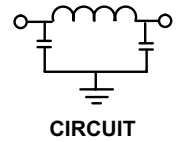

MARKETING SALES DRAWING
DIMENSIONS IN INCHES - DO NOT SCALE THIS DRAWING
DIMENSIONS IN METRIC - []

Electrical Testing
per Tusonix standard
test plans and Mil-Std-202
Test Methods.

NOTES:

- TUSONIX STANDARD PART NUMBER: 4205-002.
TUSONIX RoHS COMPLIANT PART NUMBER: 4205-002 LF.
CUSTOMER MUST SPECIFY STANDARD OR RoHS PART NUMBER WHEN ORDERING.
- LEAD FINISH: STANDARD PART #: 60/40 SOLDER PLATED. RoHS PART #: SILVER PLATED.
- SILVER PLATED STEEL BUSHING.
- SILVER PLATED INTERNAL TOOTH LOCK WASHER AND #8-32 UNC-2B HEX NUT SUPPLIED.
MAX. MOUNTING TORQUE 5 LB. INCHES [.565 N-m].
- PART MARKING: TRADEMARK AND VARIATION NUMBER ON HEX FLATS.
STANDARD PART: BLACK INK. RoHS PART: GREEN INK.