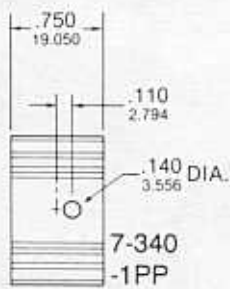

# Standard Heat Sinks

Material.... 6063-T5 Aluminum  
Finish..... Black Anodize

7-340-1,-2,-3,-4

Material.... 6063-T5 Aluminum  
Finish..... Black Anodize

7-341-1,-2,-3,-4