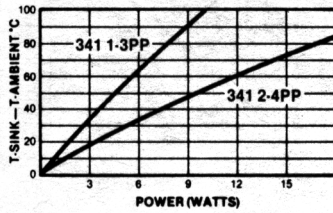

# Standard Heat Sinks

Material.... 6063-T5 Aluminum  
Finish..... Black Anodize

7-340-1,-2,-3,-4

Material.... 6063-T5 Aluminum  
Finish..... Black Anodize

7-341-1,-2,-3,-4

## Low Power