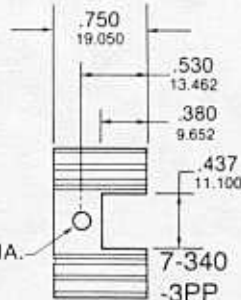

# Standard Heat Sinks

Material.... 6063-T5 Aluminum  
Finish..... Black Anodize

7-340-1,-2,-3,-4

Material.... 6063-T5 Aluminum  
Finish..... Black Anodize

7-341-1,-2,-3,-4