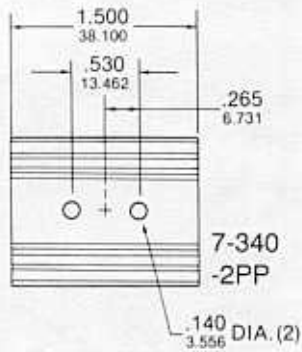

# Standard Heat Sinks

Material.... 6063-T5 Aluminum  
Finish..... Black Anodize

7-340-1,-2,-3,-4

Material.... 6063-T5 Aluminum  
Finish..... Black Anodize

7-341-1,-2,-3,-4