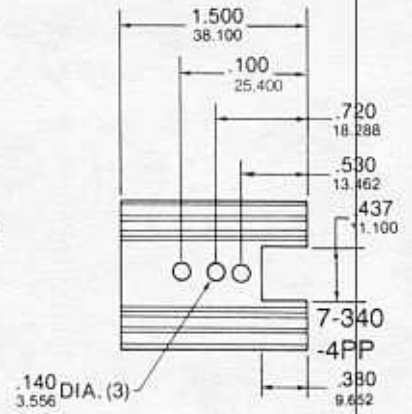

# Standard Heat Sinks

Material.... 6063-T5 Aluminum  
Finish..... Black Anodize

7-340-1,-2,-3,-4

Material.... 6063-T5 Aluminum  
Finish..... Black Anodize

7-341-1,-2,-3,-4