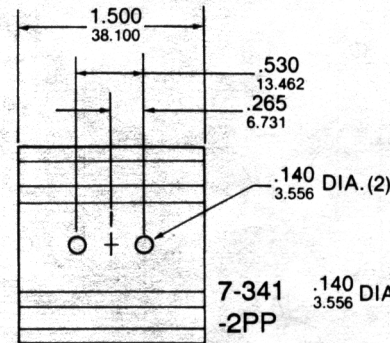

# Standard Heat Sinks

Material.... 6063-T5 Aluminum  
Finish..... Black Anodize

7-340-1,-2,-3,-4

Material.... 6063-T5 Aluminum  
Finish..... Black Anodize

7-341-1,-2,-3,-4