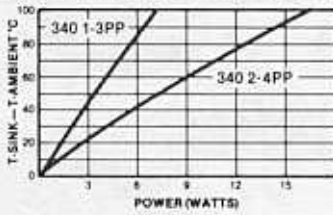

# Standard Heat Sinks

Material.... 6063-T5 Aluminum  
Finish..... Black Anodize

7-340-1,-2,-3,-4

Material.... 6063-T5 Aluminum  
Finish..... Black Anodize

7-341-1,-2,-3,-4

## Low Power