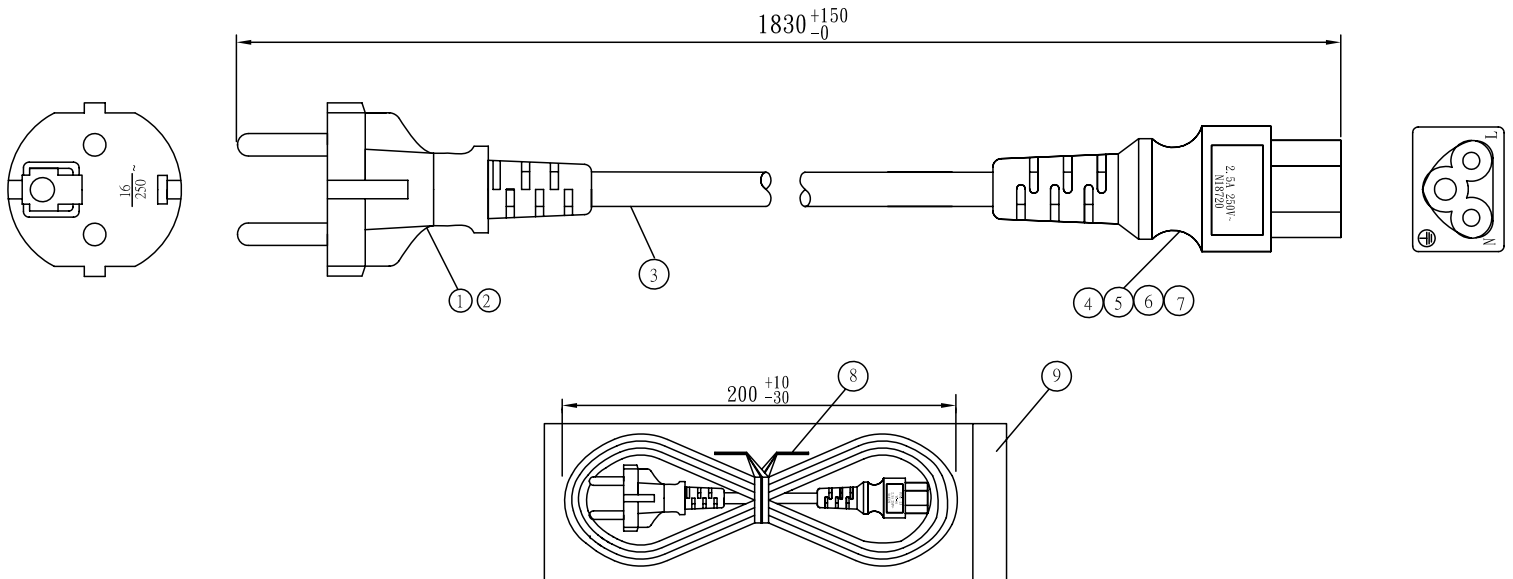

MODEL: AC7-DK | **DESCRIPTION:** IEC C5 AC POWER CORD, EUROPE

MECHANICAL DRAWING

units: mm

ITEM	SPECIFICATION	QUANTITY	REMARK
1	black 50P rubber	1	
2	Euro plug	1	
3	HO5VV-F 0.75/3G black	1	1,850 ±15 mm
4	black 50P rubber	1	
5	98732PS-0 bronze	1	
6	98714 bronze	2	
7	internal mold black	1	
8	twist ties	1	
9	PE bag: 250x110x0.6mm	1	