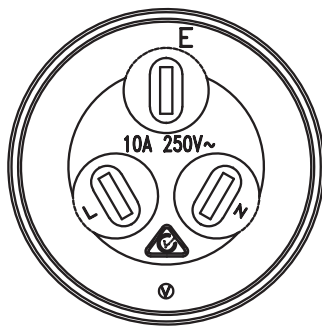

MODEL: AC-C13 AU | **DESCRIPTION:** 3 PRONG AC CORD, AUSTRALIA

MECHANICAL DRAWING

units: mm

WIRING COLOR:
E: YELLOW/Green
N: BLUE
L: BROWN

REVISION HISTORY

rev.	description	date
1.0	initial release	06/12/2012
1.01	updated safety marks	07/12/2018
1.02	plug and connector update, safety marking placement update	09/17/2019
1.03	brand update	02/14/2020
1.04	updated datasheet	05/04/2020