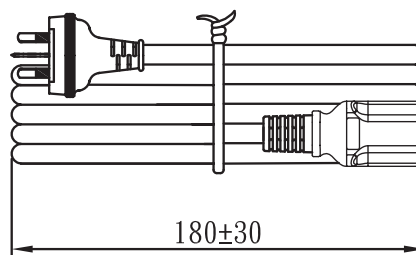

MODEL: AC-C13 AU | **DESCRIPTION:** 3 PRONG AC CORD, AUSTRALIA

MECHANICAL DRAWING

units: mm

WIRING COLOR:
E: YELLOW/Green
N: BLUE
L: BROWN

REVISION HISTORY

rev.	description	date
1.0	initial release	06/12/2012
1.01	updated safety marks	07/12/2018
1.02	plug and connector update, safety marking placement update	09/17/2019
1.03	brand update	02/14/2020
1.04	updated datasheet	05/04/2020