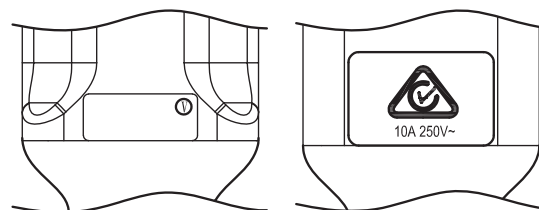

MODEL: AC-C13 AU | **DESCRIPTION:** 3 PRONG AC CORD, AUSTRALIA

MECHANICAL DRAWING

units: mm

WIRING COLOR:
E: YELLOW/Green
N: BLUE
L: BROWN

REVISION HISTORY

rev.	description	date
1.0	initial release	06/12/2012
1.01	updated safety marks	07/12/2018
1.02	plug and connector update, safety marking placement update	09/17/2019
1.03	brand update	02/14/2020
1.04	updated datasheet	05/04/2020