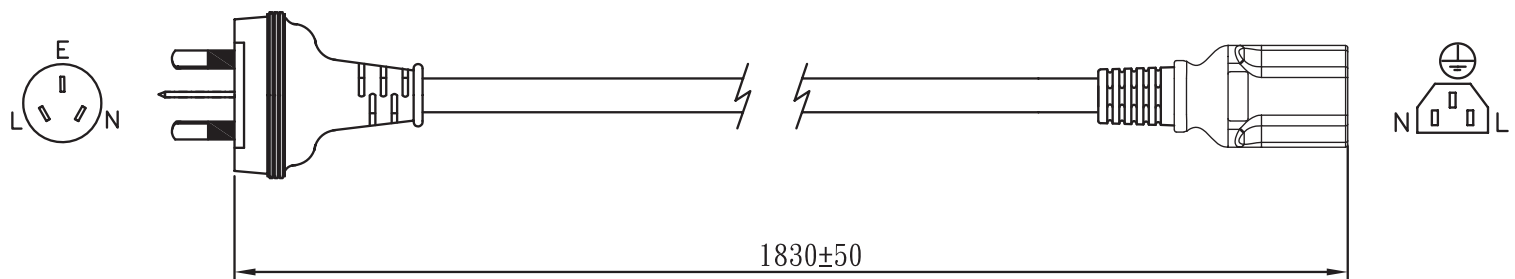

MODEL: AC-C13 AU | **DESCRIPTION:** 3 PRONG AC CORD, AUSTRALIA

MECHANICAL DRAWING

units: mm

WIRING COLOR:
E: YELLOW/Green
N: BLUE
L: BROWN

REVISION HISTORY

rev.	description	date
1.0	initial release	06/12/2012
1.01	updated safety marks	07/12/2018
1.02	plug and connector update, safety marking placement update	09/17/2019
1.03	brand update	02/14/2020
1.04	updated datasheet	05/04/2020