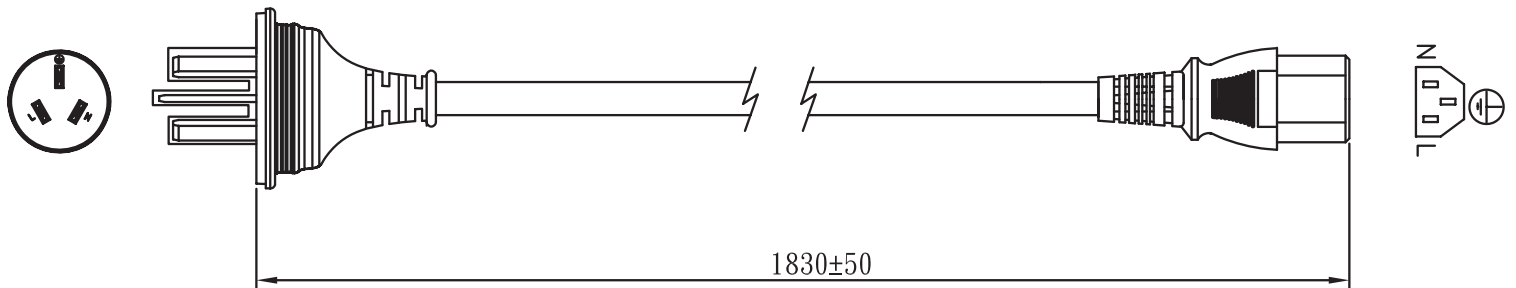

MODEL: AC-C13 CN | **DESCRIPTION:** 3 PRONG AC CORD, CHINA

MECHANICAL DRAWING

units: mm

WIRING COLOR:
E: Yellow/Green
N: Blue
L: Brown

REVISION HISTORY

rev.	description	date
1.0	initial release	06/12/2012
1.01	plug and connector update, safety marking placement update	09/17/2019
1.02	brand update	02/14/2020
1.03	updated datasheet	05/04/2020