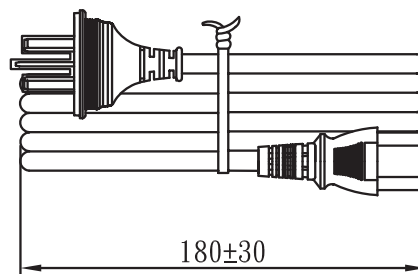

MODEL: AC-C13 CN | **DESCRIPTION:** 3 PRONG AC CORD, CHINA

MECHANICAL DRAWING

units: mm

WIRING COLOR:
E: Yellow/Green
N: Blue
L: Brown

REVISION HISTORY

rev.	description	date
1.0	initial release	06/12/2012
1.01	plug and connector update, safety marking placement update	09/17/2019
1.02	brand update	02/14/2020
1.03	updated datasheet	05/04/2020