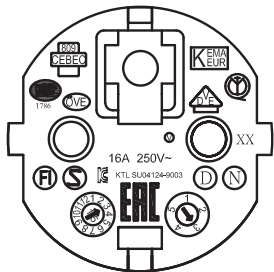

MODEL: AC-C13 EU | **DESCRIPTION:** 3 PRONG AC CORD, EUROPE

MECHANICAL DRAWING

units: mm

WIRING COLOR:
E: YELLOW/GREEN
N: BLUE
L: BROWN

REVISION HISTORY

rev.	description	date
1.0	initial release	06/11/2012
1.01	plug and connector update, safety marking placement update	09/17/2019
1.02	brand update	02/14/2020
1.03	updated datasheet	05/04/2020