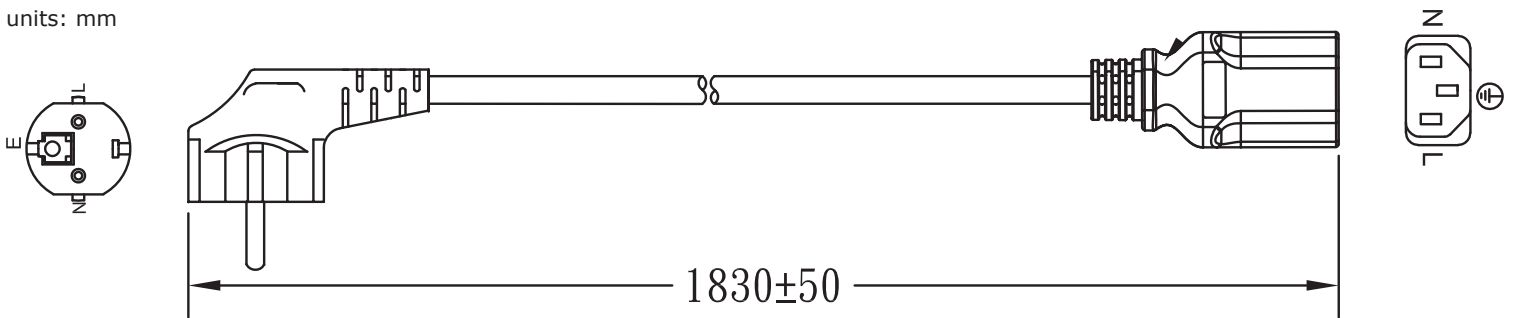

MODEL: AC-C13 EU | **DESCRIPTION:** 3 PRONG AC CORD, EUROPE

MECHANICAL DRAWING

units: mm

WIRING COLOR:
E: YELLOW/GREEN
N: BLUE
L: BROWN

REVISION HISTORY

rev.	description	date
1.0	initial release	06/11/2012
1.01	plug and connector update, safety marking placement update	09/17/2019
1.02	brand update	02/14/2020
1.03	updated datasheet	05/04/2020