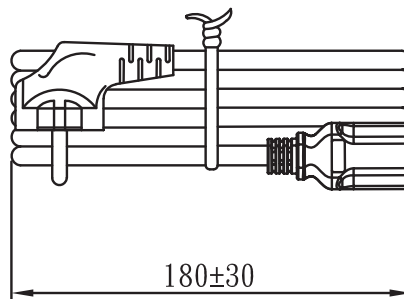

MODEL: AC-C13 EU | **DESCRIPTION:** 3 PRONG AC CORD, EUROPE

MECHANICAL DRAWING

units: mm

WIRING COLOR:
E: YELLOW/GREEN
N: BLUE
L: BROWN

REVISION HISTORY

rev.	description	date
1.0	initial release	06/11/2012
1.01	plug and connector update, safety marking placement update	09/17/2019
1.02	brand update	02/14/2020
1.03	updated datasheet	05/04/2020