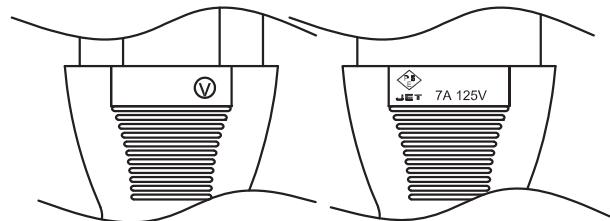

MODEL: AC-C13 JP | **DESCRIPTION:** 3 PRONG AC CORD, JAPAN

MECHANICAL DRAWING

units: mm

WIRING COLOR:

- E: Green
- N: White
- L: Black

REVISION HISTORY

rev.	description	date
1.0	initial release	06/12/2012
1.01	plug and connector update, safety marking placement update	09/17/2019
1.02	brand update	02/14/2020
1.03	updated datasheet	05/04/2020