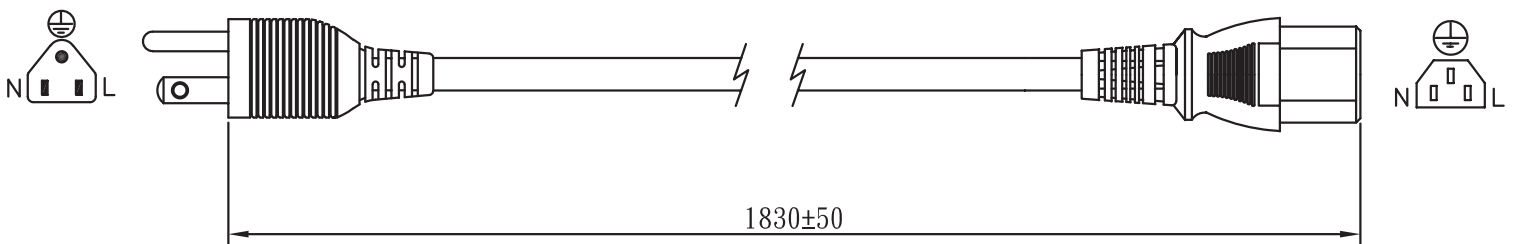

MODEL: AC-C13 JP | **DESCRIPTION:** 3 PRONG AC CORD, JAPAN

MECHANICAL DRAWING

units: mm

WIRING COLOR:

- E: Green
- N: White
- L: Black

REVISION HISTORY

rev.	description	date
1.0	initial release	06/12/2012
1.01	plug and connector update, safety marking placement update	09/17/2019
1.02	brand update	02/14/2020
1.03	updated datasheet	05/04/2020