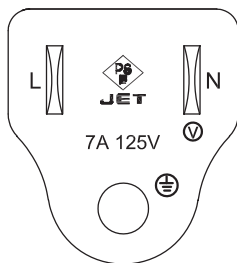

MODEL: AC-C13 JP | **DESCRIPTION:** 3 PRONG AC CORD, JAPAN

MECHANICAL DRAWING

units: mm

WIRING COLOR:

- E: Green
- N: White
- L: Black

REVISION HISTORY

rev.	description	date
1.0	initial release	06/12/2012
1.01	plug and connector update, safety marking placement update	09/17/2019
1.02	brand update	02/14/2020
1.03	updated datasheet	05/04/2020