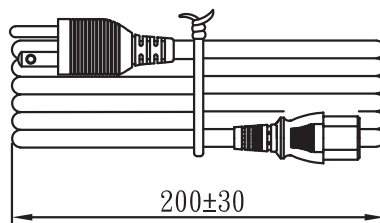

MODEL: AC-C13 JP | **DESCRIPTION:** 3 PRONG AC CORD, JAPAN

MECHANICAL DRAWING

units: mm

WIRING COLOR:

- E: Green
- N: White
- L: Black

REVISION HISTORY

rev.	description	date
1.0	initial release	06/12/2012
1.01	plug and connector update, safety marking placement update	09/17/2019
1.02	brand update	02/14/2020
1.03	updated datasheet	05/04/2020