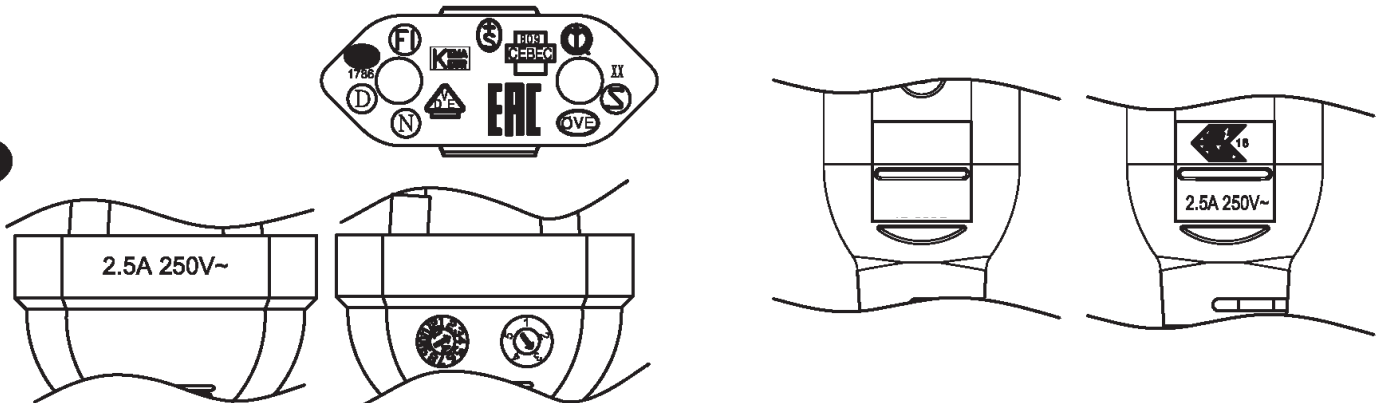

MODEL: AC-C7 EU | **DESCRIPTION:** AC CORD, EUROPE

MECHANICAL DRAWING

units: mm

WIRING COLOR:

L: Brown

N: Blue

REVISION HISTORY

rev.	description	date
1.0	initial release	08/16/2011
1.01	plug and connector update, safety marking placement update	09/17/2019
1.02	brand update	02/14/2020
1.03	updated datasheet	05/04/2020