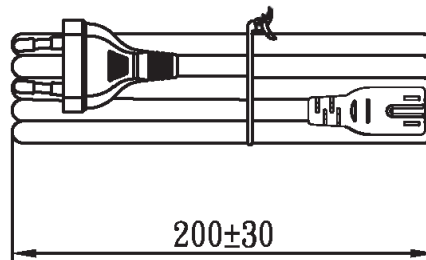

MODEL: AC-C7 EU | **DESCRIPTION:** AC CORD, EUROPE

MECHANICAL DRAWING

units: mm

WIRING COLOR:

L: Brown

N: Blue

REVISION HISTORY

rev.	description	date
1.0	initial release	08/16/2011
1.01	plug and connector update, safety marking placement update	09/17/2019
1.02	brand update	02/14/2020
1.03	updated datasheet	05/04/2020