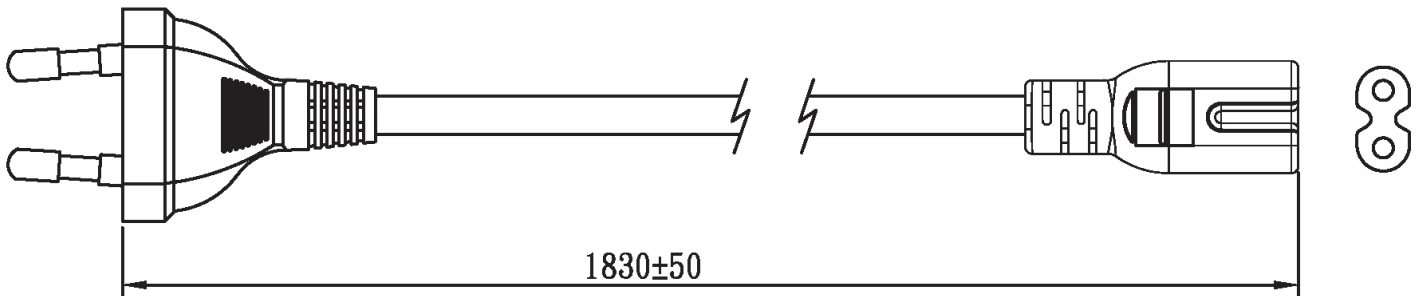

MODEL: AC-C7 EU | **DESCRIPTION:** AC CORD, EUROPE

MECHANICAL DRAWING

units: mm

WIRING COLOR:

L: Brown

N: Blue

REVISION HISTORY

rev.	description	date
1.0	initial release	08/16/2011
1.01	plug and connector update, safety marking placement update	09/17/2019
1.02	brand update	02/14/2020
1.03	updated datasheet	05/04/2020