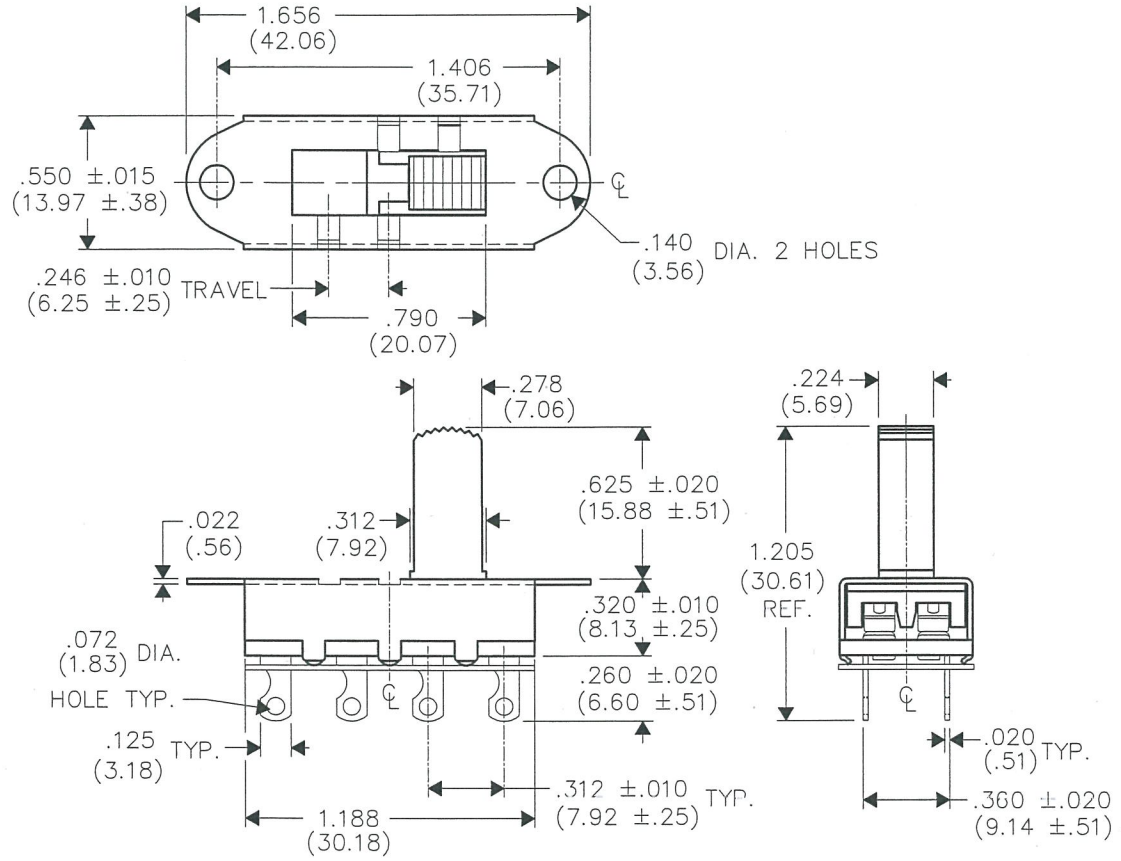

DIMENSIONS IN INCHES (MILLIMETERS)
DO NOT SCALE DRAWING

Dwg. No.
G-1328S-0021

| | | | | | | | | | | | | | | | | | | | | |
|---------------|------------------|---|--|--|--|--|--|--|--|--|--|--|--|--|--|--|--|--|--|--|
| B-FORMAT 2002 | REVISIONS | 0 | | | | | | | | | | | | | | | | | | |
| | | RELEASED: DGW 1-18-2016 JAN 21 2016 | | | | | | | | | | | | | | | | | | |

| | | | | |
|------------------------------------|--|---------------------|--|---------------------------------|
| PDF MADE | CW INDUSTRIES Southampton, Pa. 18966 | | Title: SLIDE SWITCH ASSEMBLY D.P. - 3 POS. | |
| | TOLERANCES UNLESS OTHERWISE SPECIFIED | | | |
| | 2 Place Decimal ±.010 | METRIC | | Division: SWITCH |
| | 3 Place Decimal ±.005 | 1 Place Dec. ±.25mm | 2 Place Dec. ±.13mm | Dwg. No. G-1328S-0021 |
| Made for: CW IND. | | | | |
| Drawn by: DGW 1-18-2016 | | | | |
| Checked by: <i>G. GULD 1-18-16</i> | | | | |
| Approval: <i>G. GULD 1-18-16</i> | | | | |