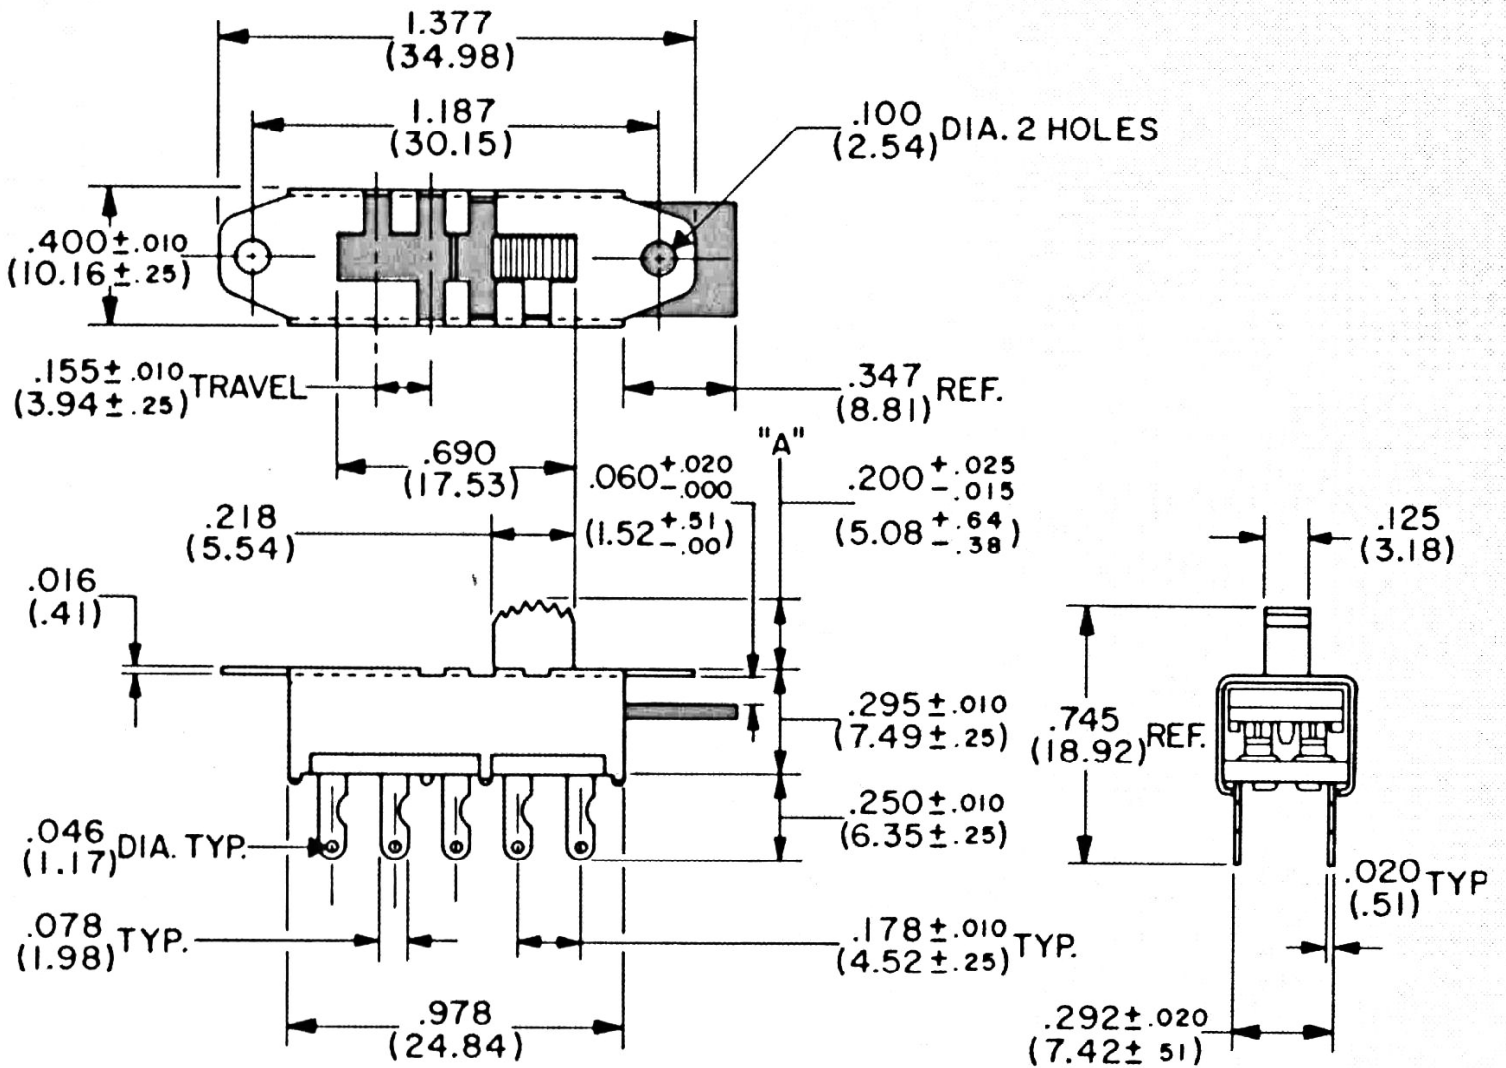

G-141 Double Pole/Four Position (with detent)

X-ON Electronics

Largest Supplier of Electrical and Electronic Components

Click to view similar products for [Slide Switches](#) category:

Click to view products by [CW Industries](#) manufacturer: