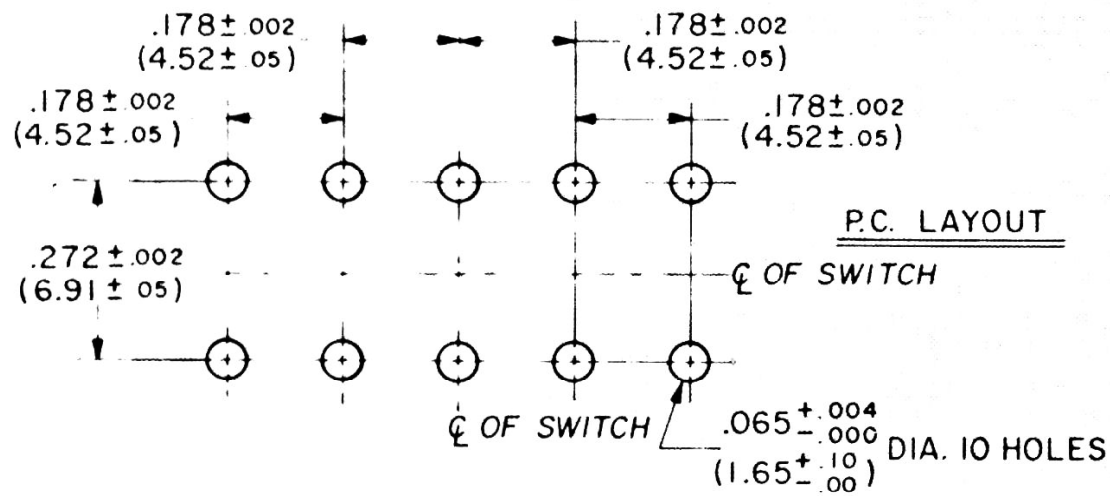

G-141 Double Pole/Four Position (with detent)

X-ON Electronics

Largest Supplier of Electrical and Electronic Components

Click to view similar products for [Slide Switches](#) category:

Click to view products by [CW Industries](#) manufacturer: